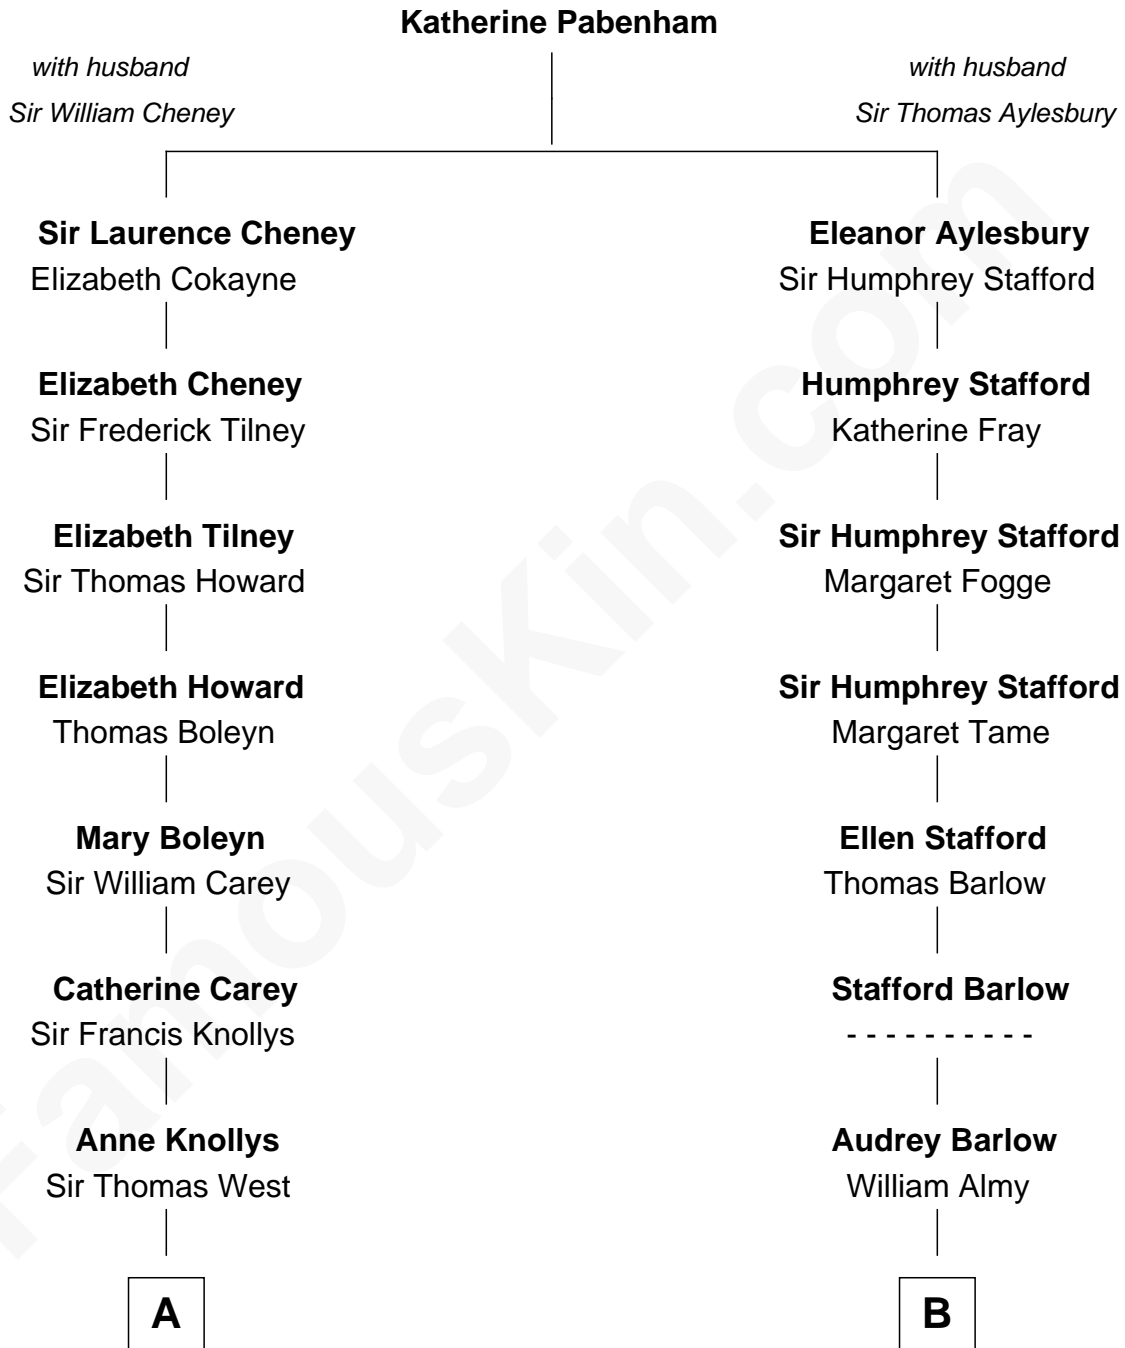

## Relationship Chart of

### John Cena

Movie Actor and WWE Pro Wrestler

11th cousin 9 times removed of

### Robert Townsend

Member of the Culper Spy Ring during the American Revolution

**C**

—  
**Charles Nichols**  
Julia Ellen Skelton

—  
**Natalie Nichols**  
Ulysses John Lupien

—  
**Carol Frances Lupien**  
John Joseph Cena