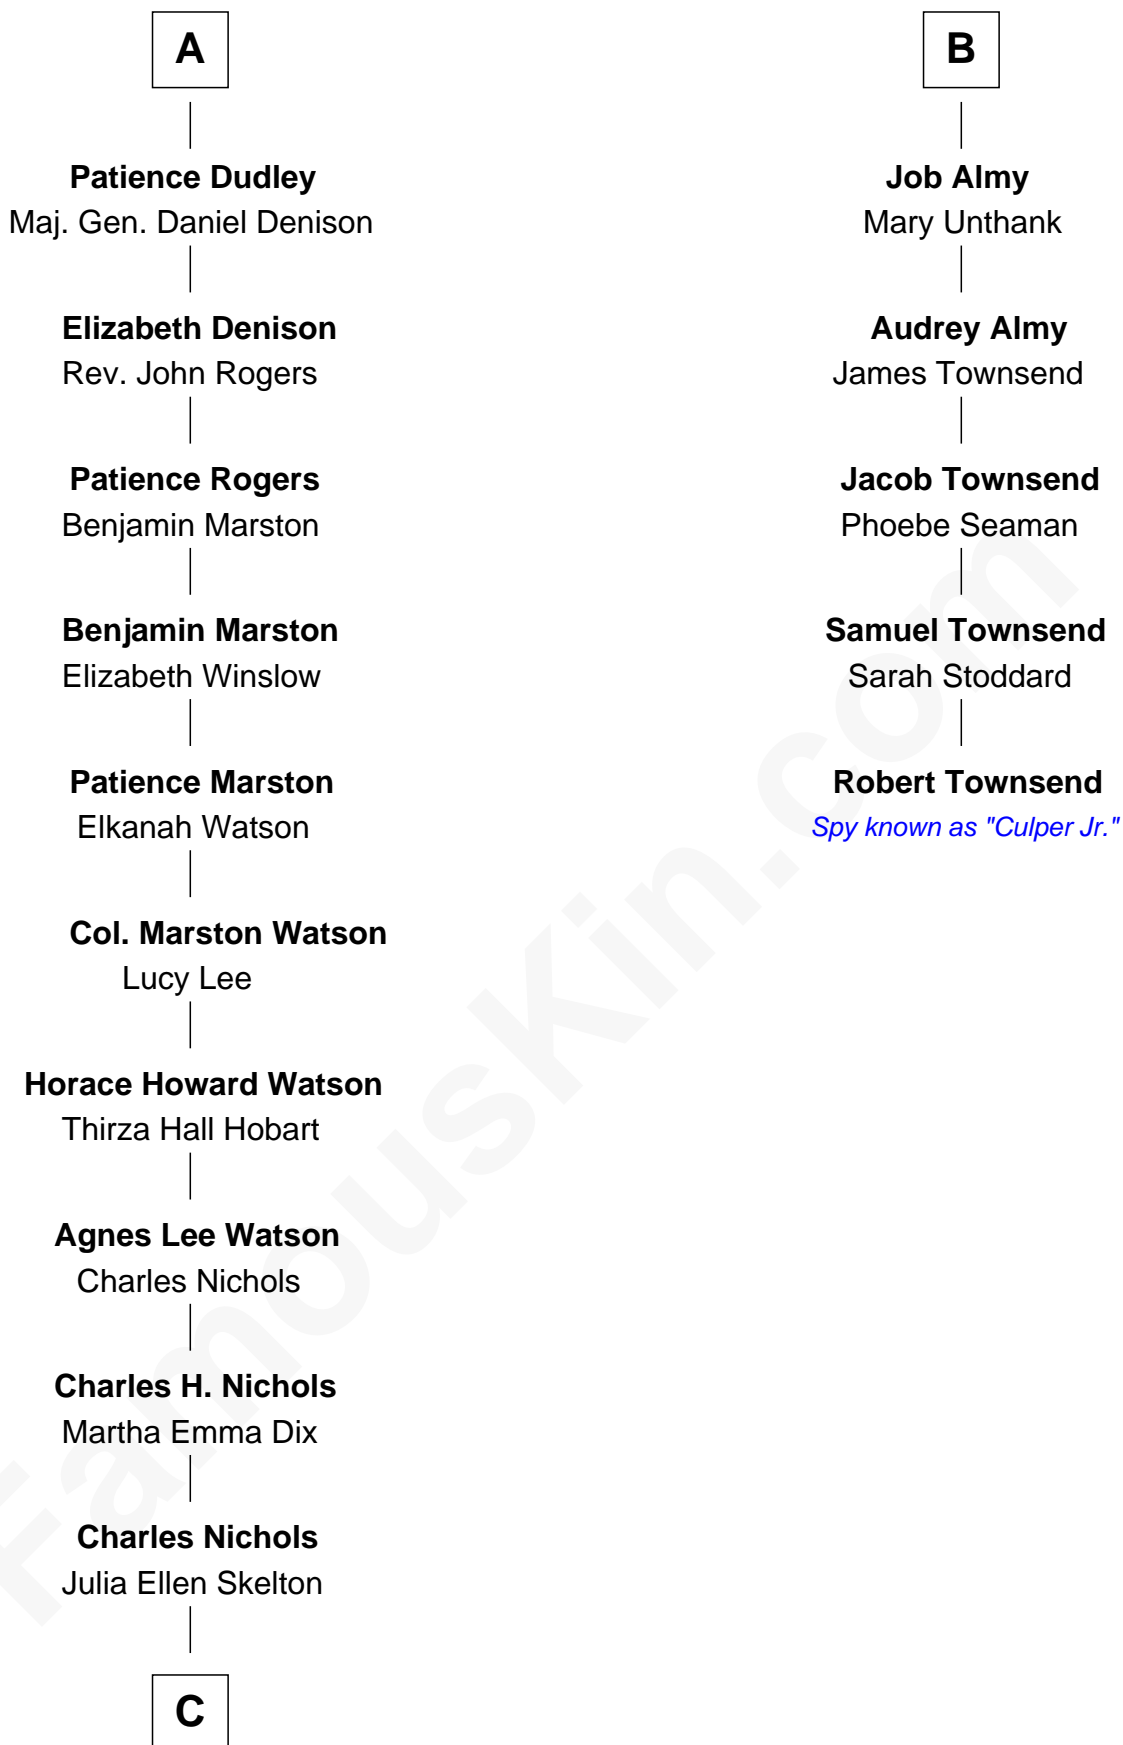

FamousKin.com

Relationship Chart of

John Cena

Movie Actor and WWE Pro Wrestler

11th cousin 8 times removed of

Robert Townsend

Member of the Culper Spy Ring during the American Revolution

C