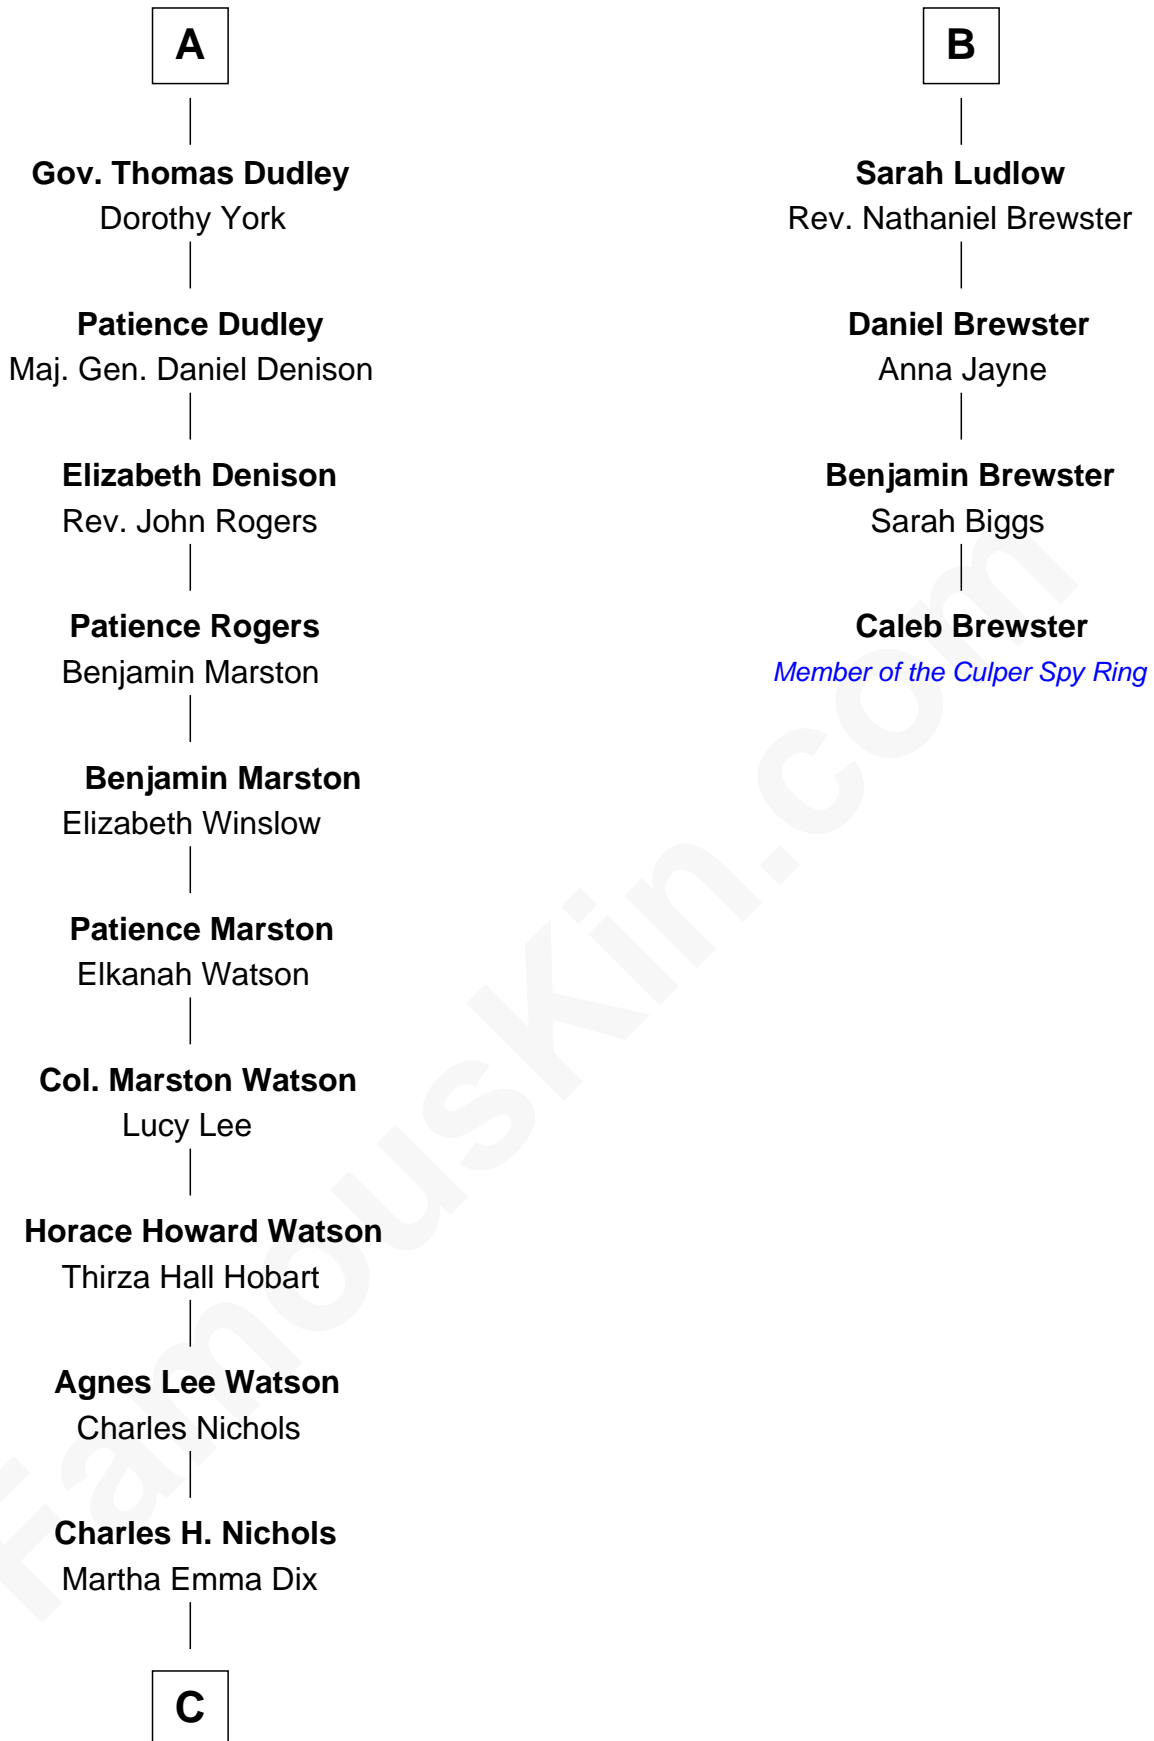

FamousKin.com

Relationship Chart of

John Cena

Movie Actor and WWE Pro Wrestler

10th cousin 10 times removed of

Caleb Brewster

Member of the Culper Spy Ring during the American Revolution

C

—
Charles Nichols
Julia Ellen Skelton

—
Natalie Nichols
Ulysses John Lupien

—
Carol Frances Lupien
John Joseph Cena

—
John Cena
Actor and Pro Wrestler

FamousKin.com