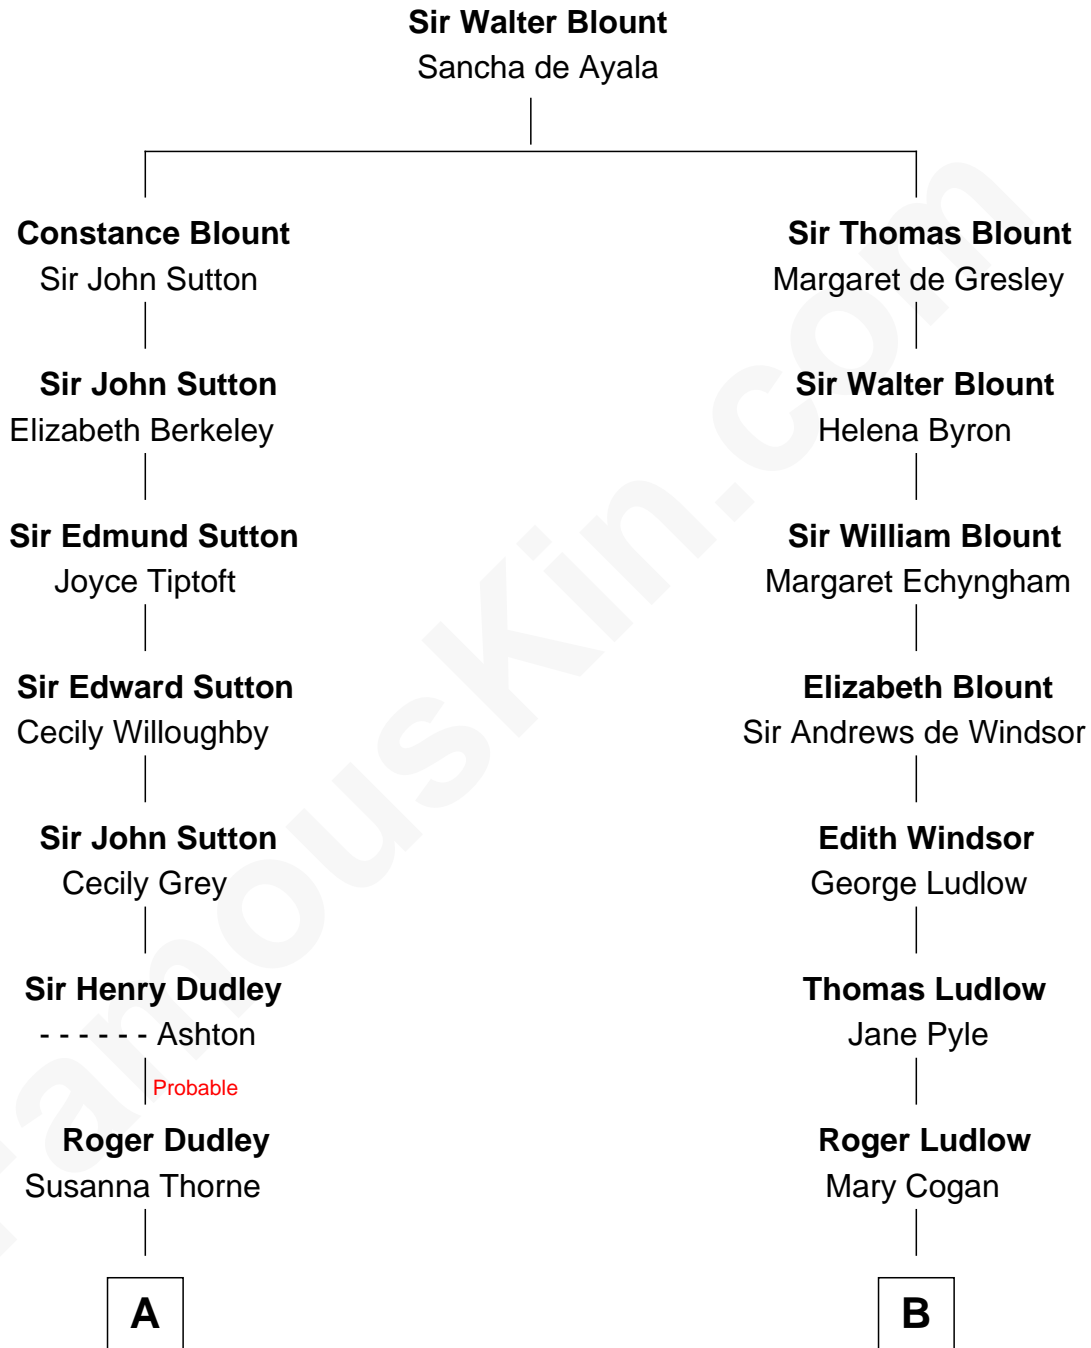

FamousKin.com

Relationship Chart of

John Cena

Movie Actor and WWE Pro Wrestler

10th cousin 10 times removed of

Caleb Brewster

Member of the Culper Spy Ring during the American Revolution

C