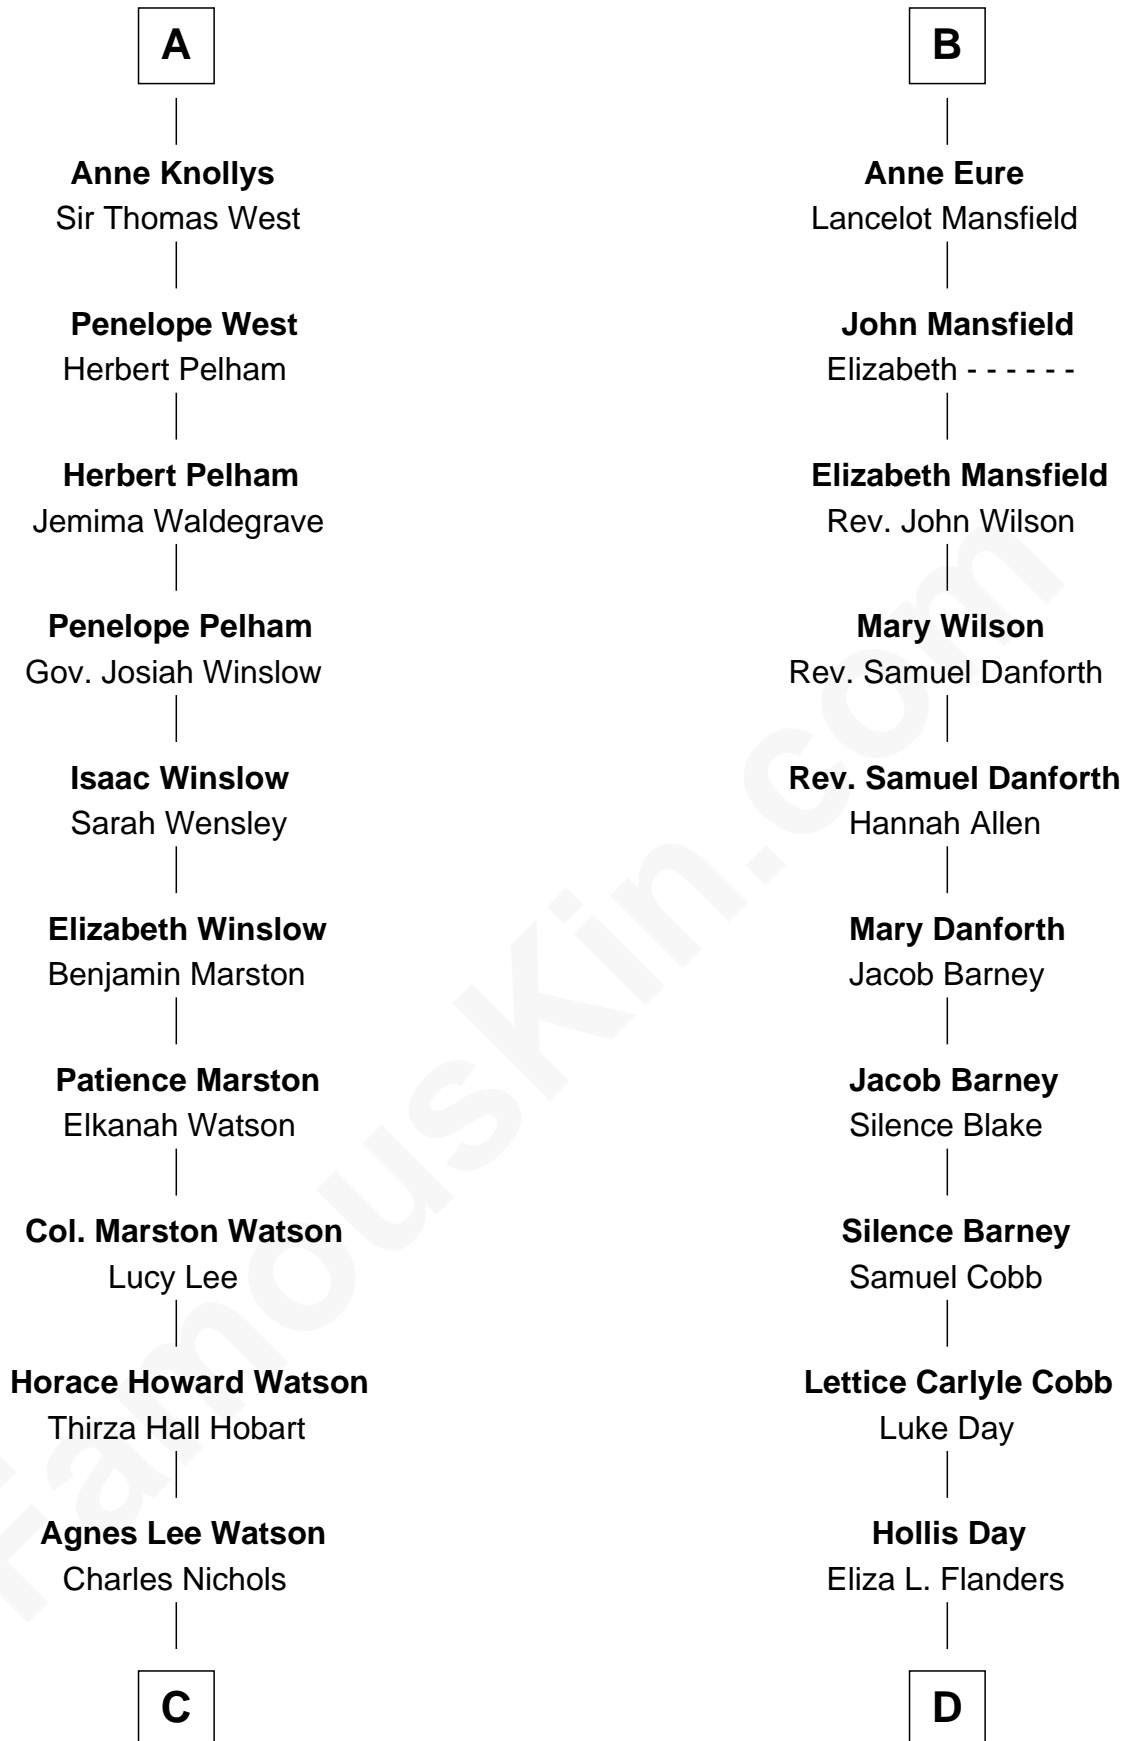

FamousKin.com
Relationship Chart of
John Cena

Movie Actor and WWE Pro Wrestler

19th cousin 2 times removed of

Sandra Day O'Connor

First Female U.S. Supreme Court Justice

Sir Thomas de Beauchamp

Katherine de Mortimer

Sir William Beauchamp

Joan Fitzalan

Joan Beauchamp

James Butler

Sir Thomas Butler

Anne Hankeford

Margaret Butler

Sir William Boleyn

Margery Conyers

Sir Ralph Bowes

Elizabeth Clifford

Margery Bowes

Sir Ralph Eure

B

C

Charles H. Nichols