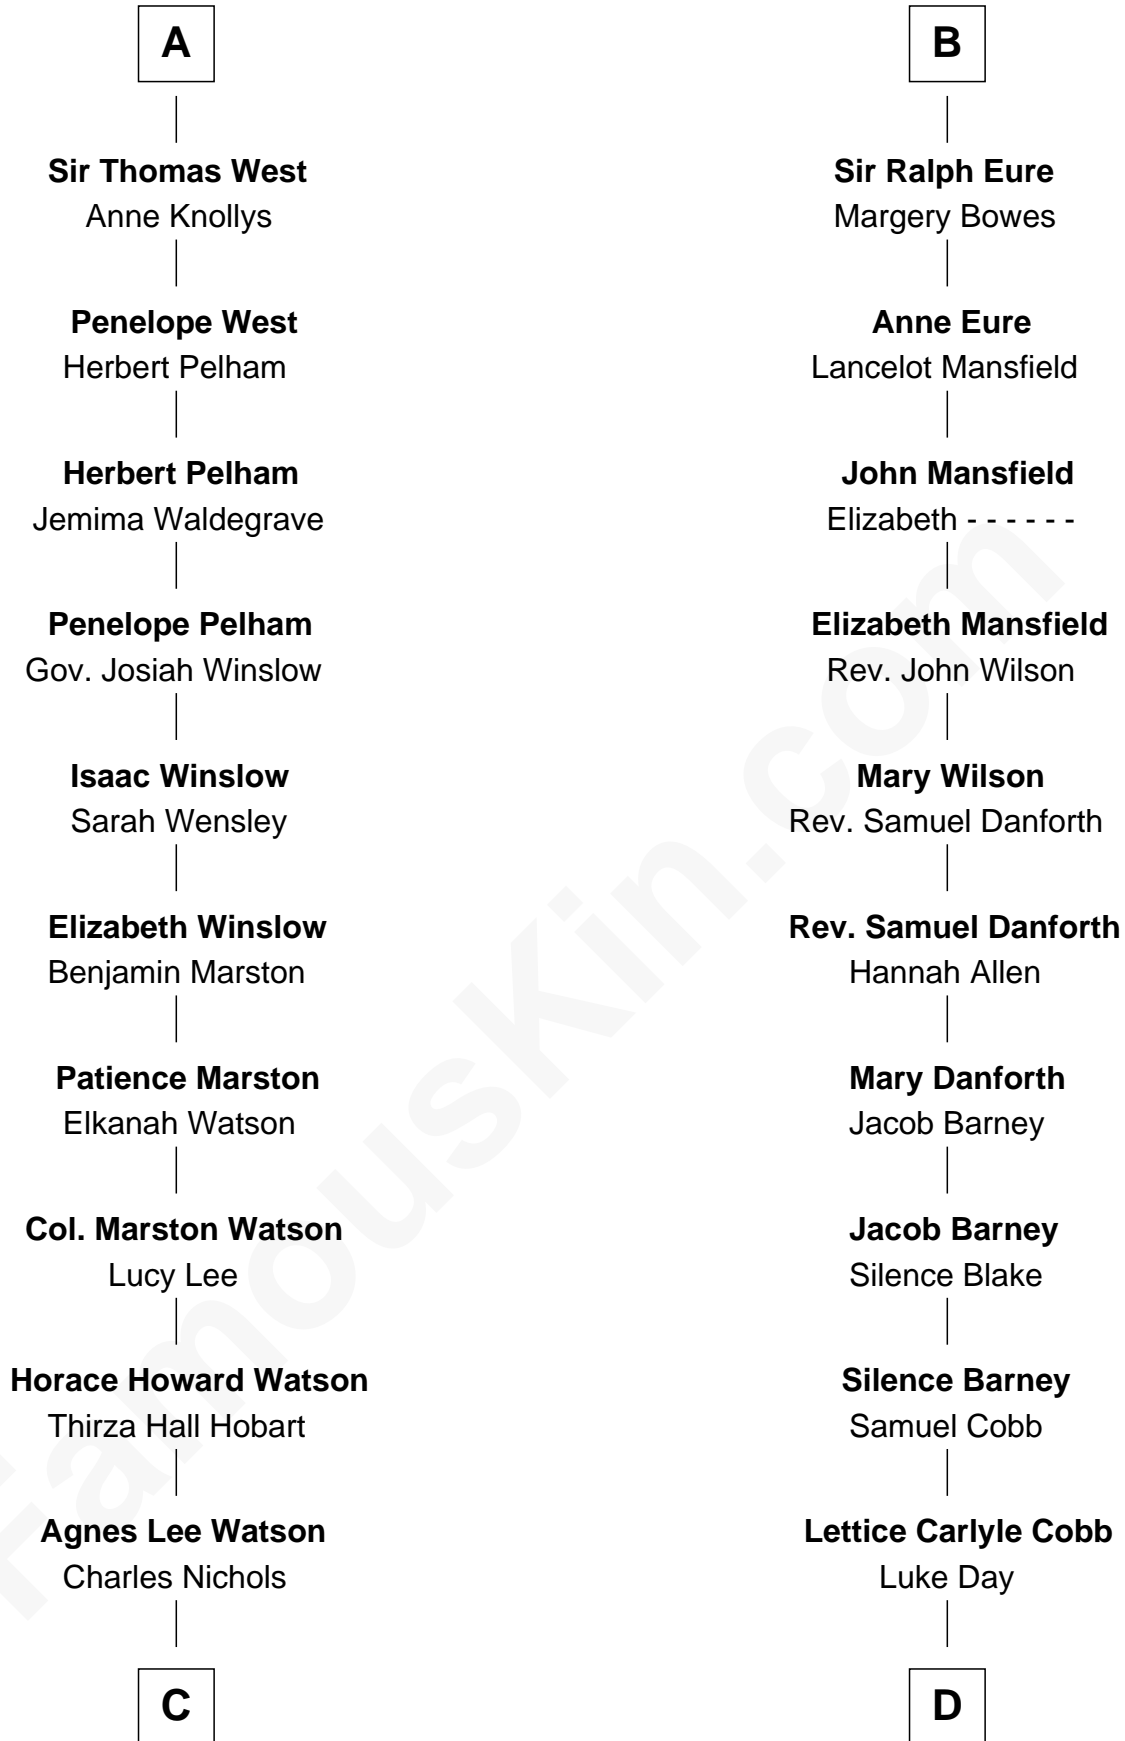

FamousKin.com

Relationship Chart of

John Cena

Movie Actor and WWE Pro Wrestler

20th cousin 1 time removed of

Sandra Day O'Connor

First Female U.S. Supreme Court Justice

C