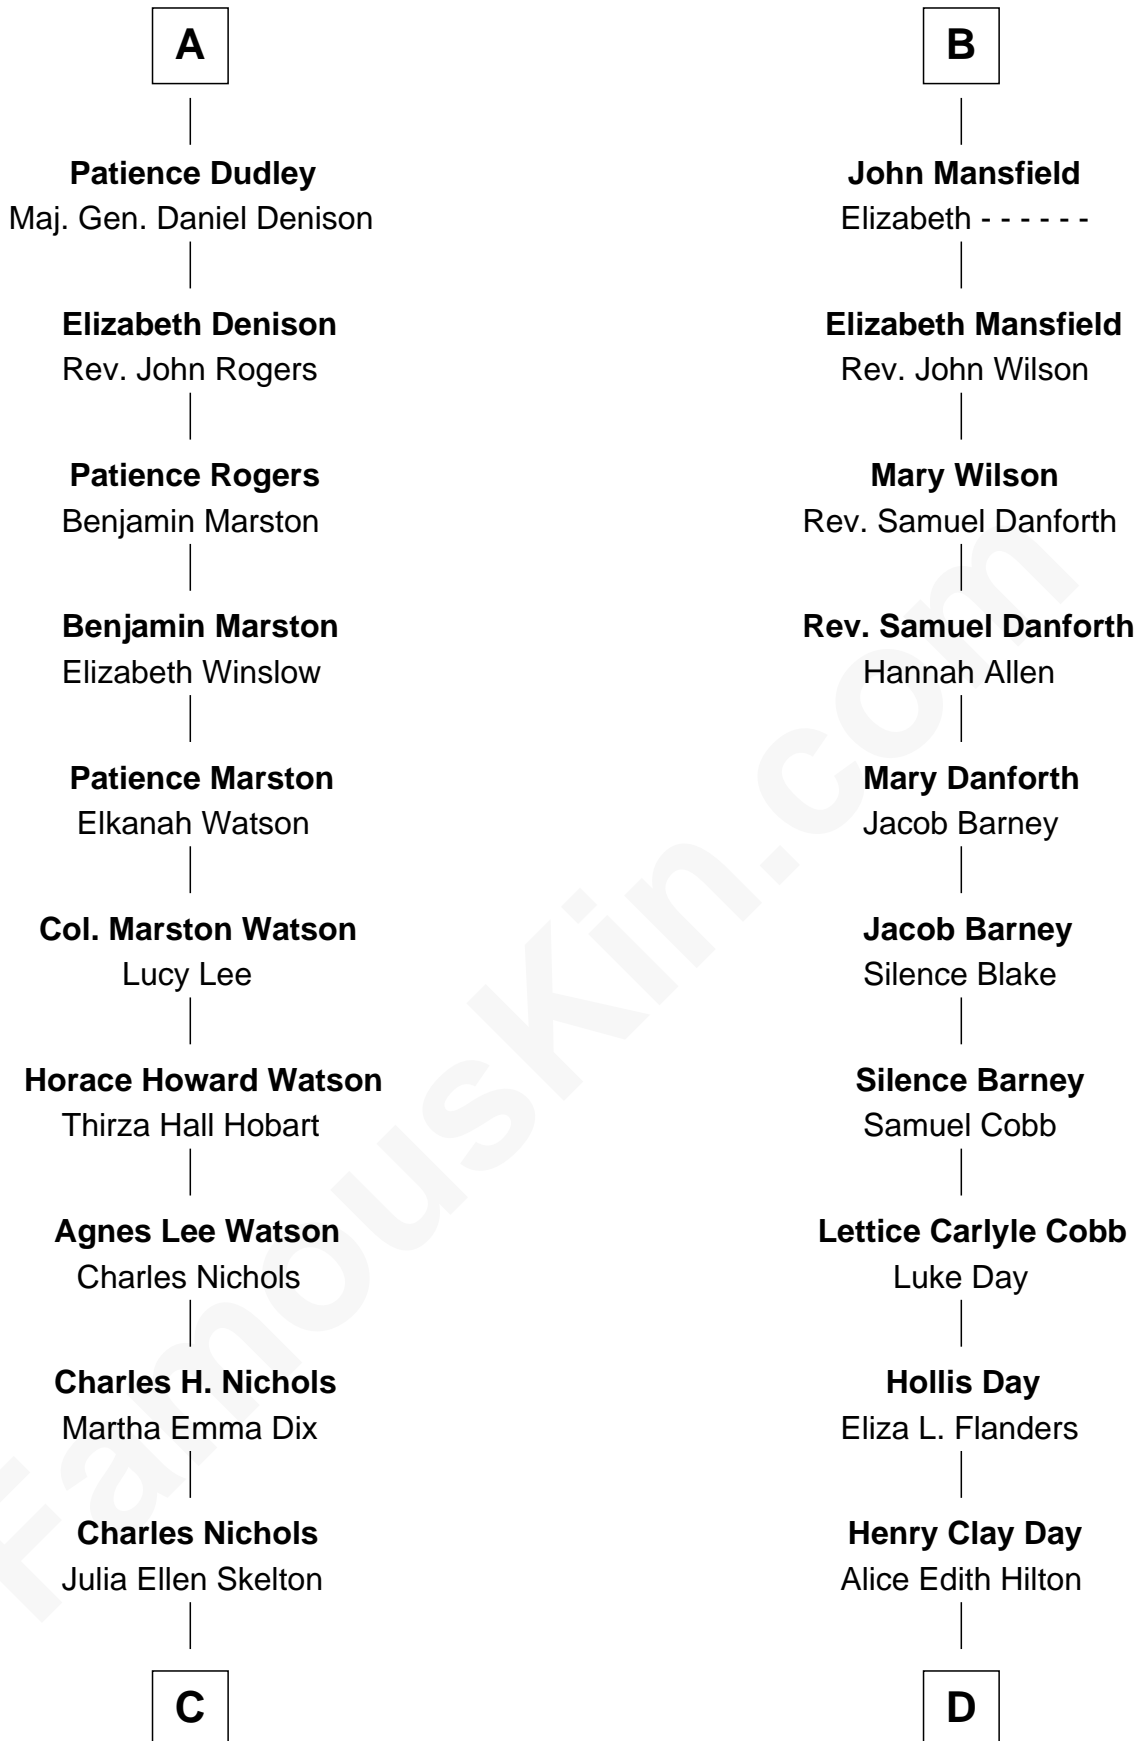

FamousKin.com

Relationship Chart of

John Cena

Movie Actor and WWE Pro Wrestler

18th cousin 1 time removed of

Sandra Day O'Connor

First Female U.S. Supreme Court Justice

C