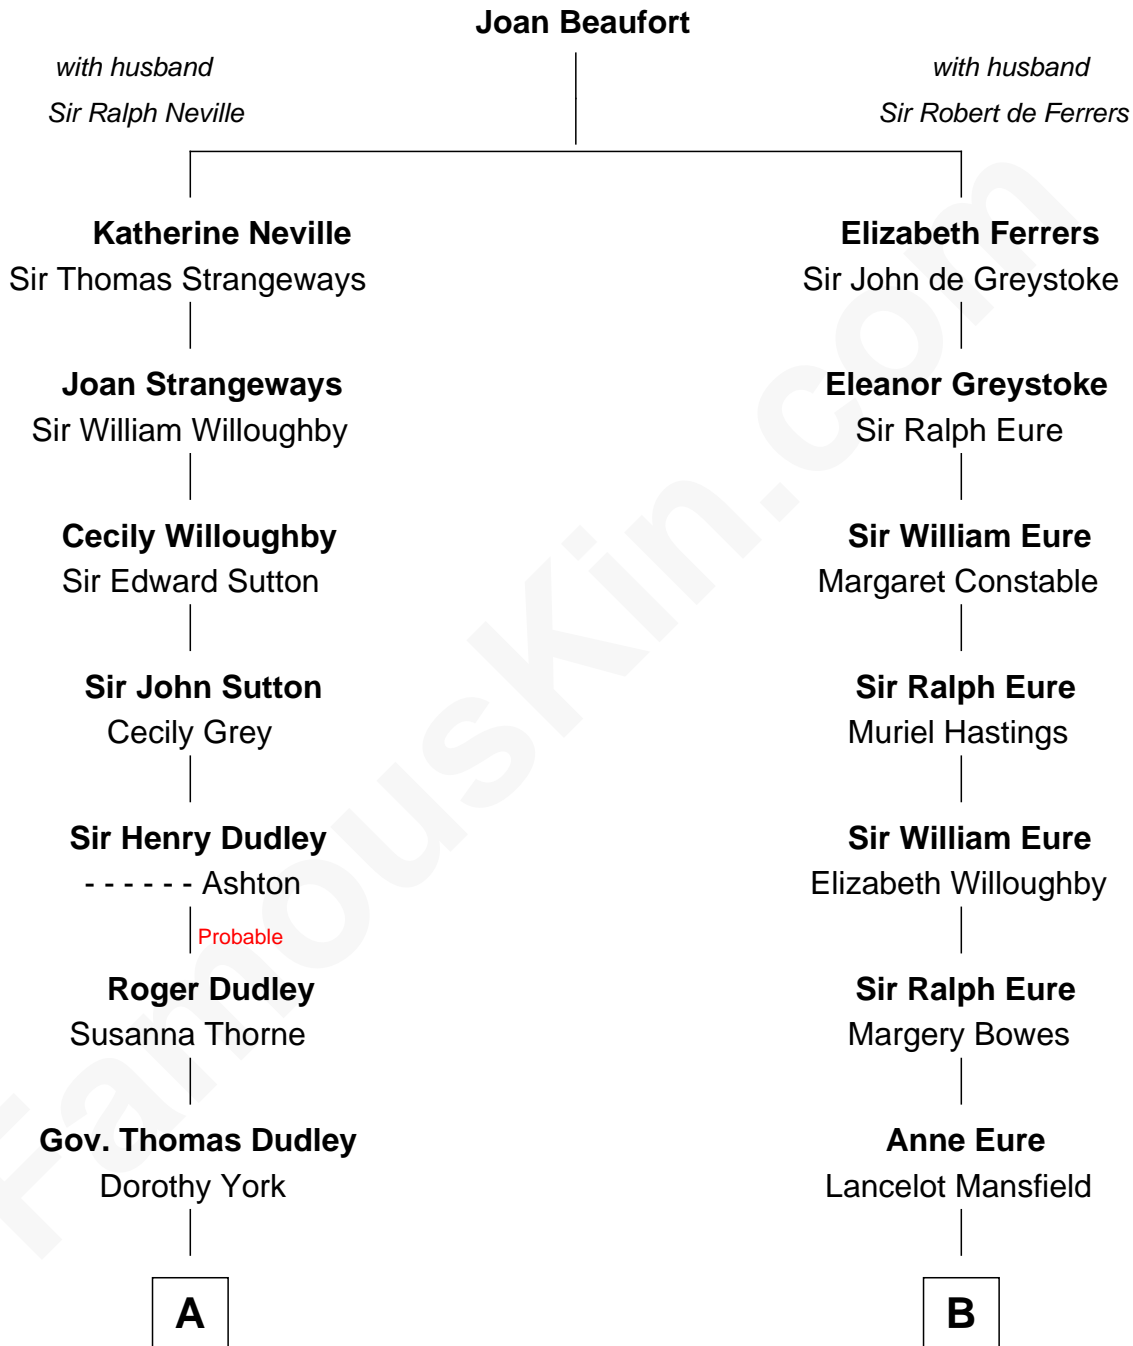

Sandra Day O'Connor

First Female U.S. Supreme Court Justice