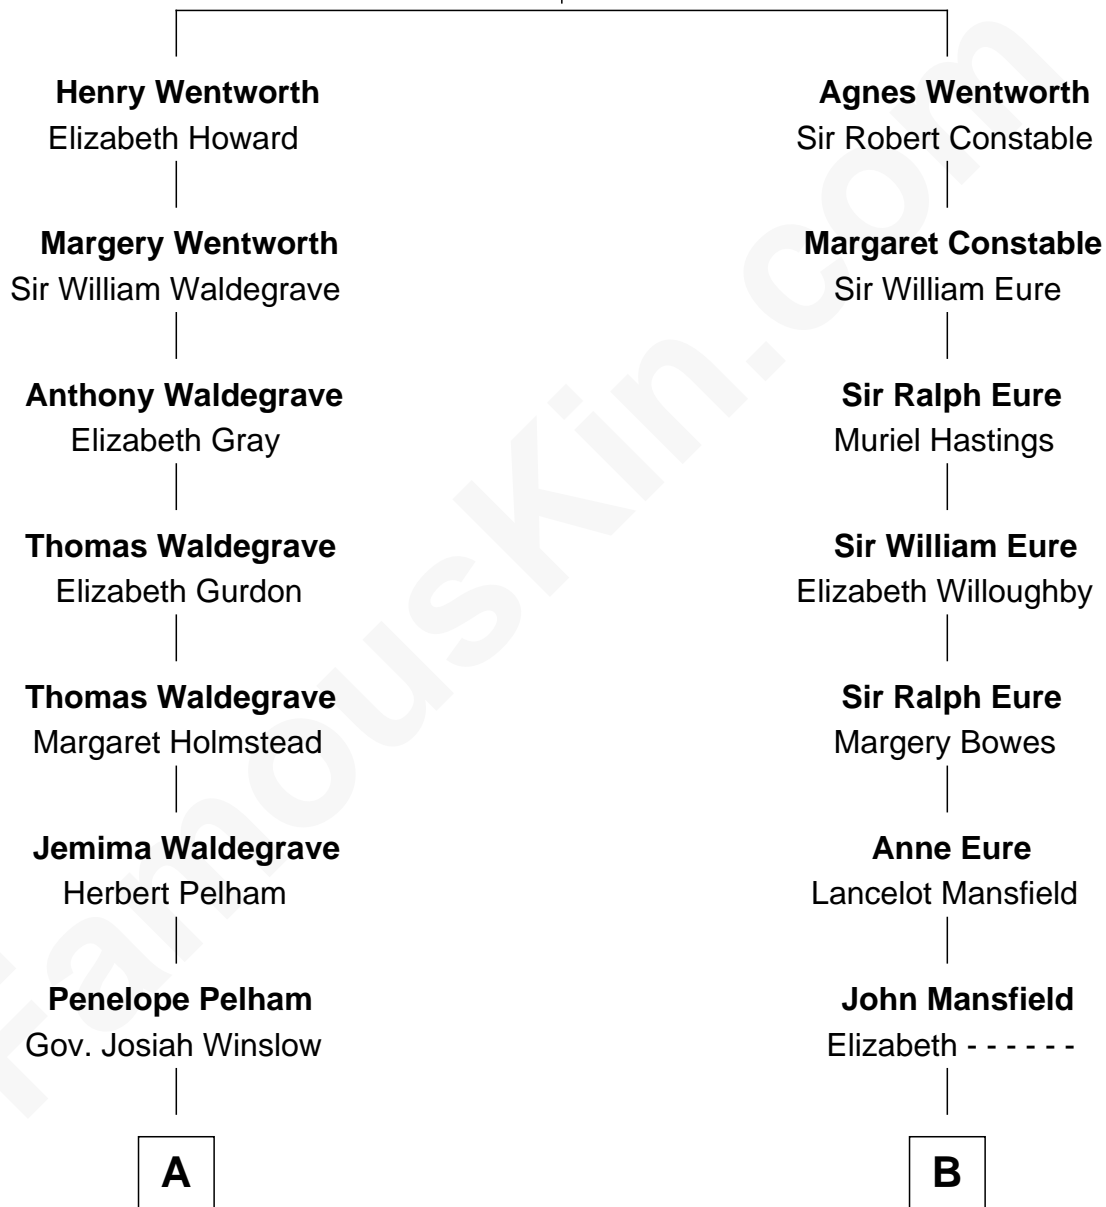

FamousKin.com
Relationship Chart of
John Cena

Movie Actor and WWE Pro Wrestler

17th cousin of

Sandra Day O'Connor

First Female U.S. Supreme Court Justice

Sir Roger Wentworth

Margery Despencer

A

Isaac Winslow
Sarah Wensley

Elizabeth Winslow
Benjamin Marston

Patience Marston
Elkanah Watson

Col. Marston Watson
Lucy Lee

Horace Howard Watson
Thirza Hall Hobart

Agnes Lee Watson
Charles Nichols

Charles H. Nichols
Martha Emma Dix