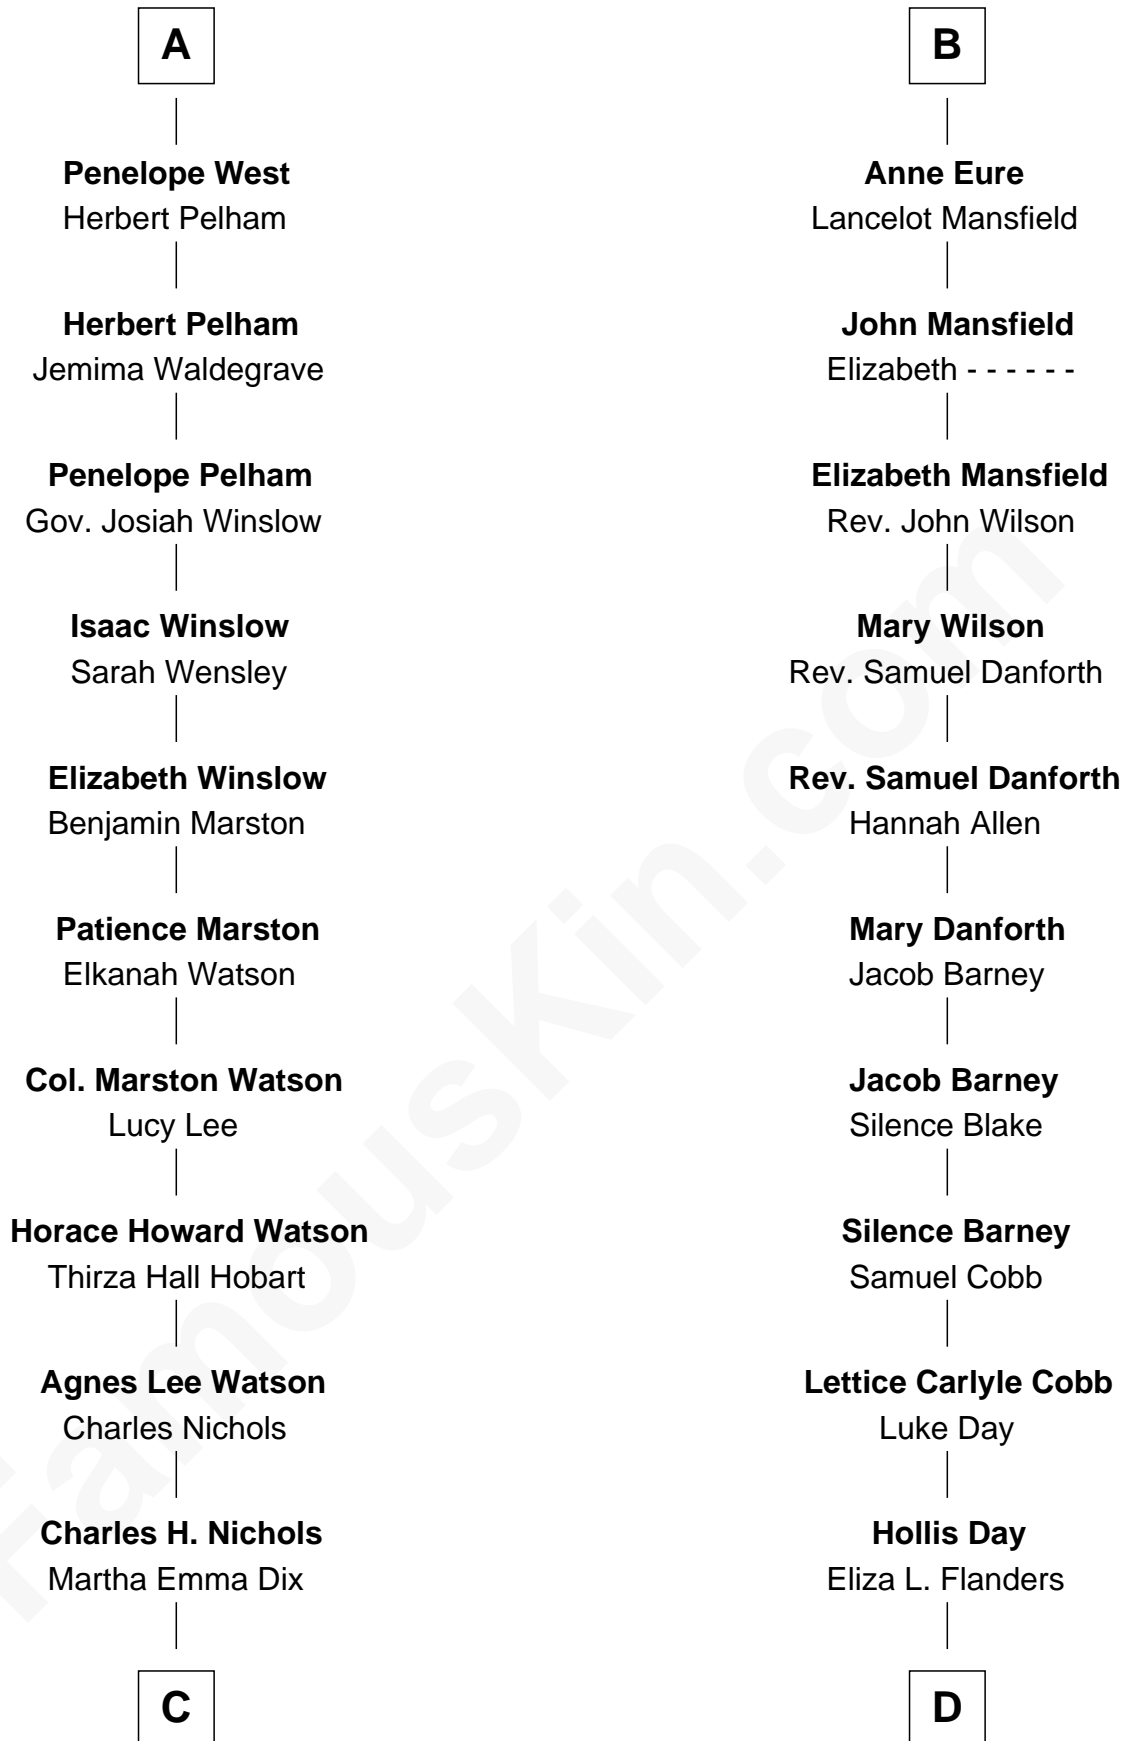

**FamousKin.com**  
**Relationship Chart of**  
**John Cena**

*Movie Actor and WWE Pro Wrestler*

**19th cousin 1 time removed of**

**Sandra Day O'Connor**

*First Female U.S. Supreme Court Justice*

**C**

**Charles Nichols**  
Julia Ellen Skelton

**Natalie Nichols**  
Ulysses John Lupien

**Carol Frances Lupien**  
John Joseph Cena

**John Cena**  
*Actor and Pro Wrestler*

**D**

**Henry Clay Day**  
Alice Edith Hilton

**Henry R. Day**  
Ada Mae Wilkey

**Sandra Day O'Connor**  
*U.S. Supreme Court Justice*

FamousKin.com