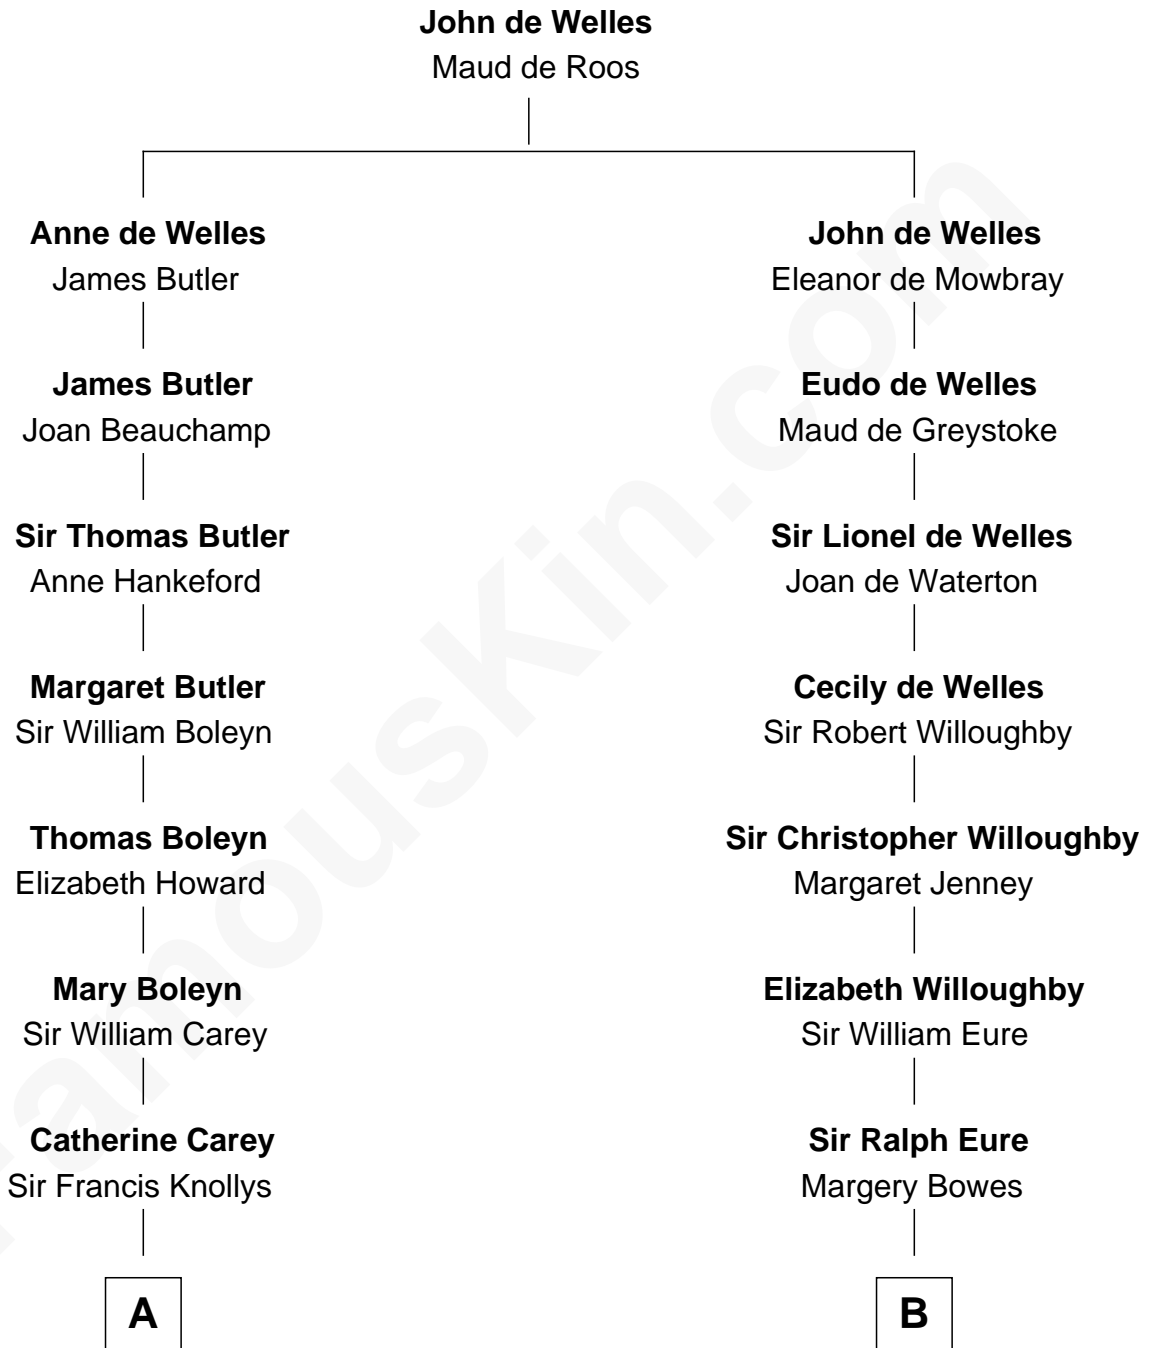

FamousKin.com

Relationship Chart of

John Cena

Movie Actor and WWE Pro Wrestler

19th cousin 2 times removed of

Sandra Day O'Connor

First Female U.S. Supreme Court Justice

C