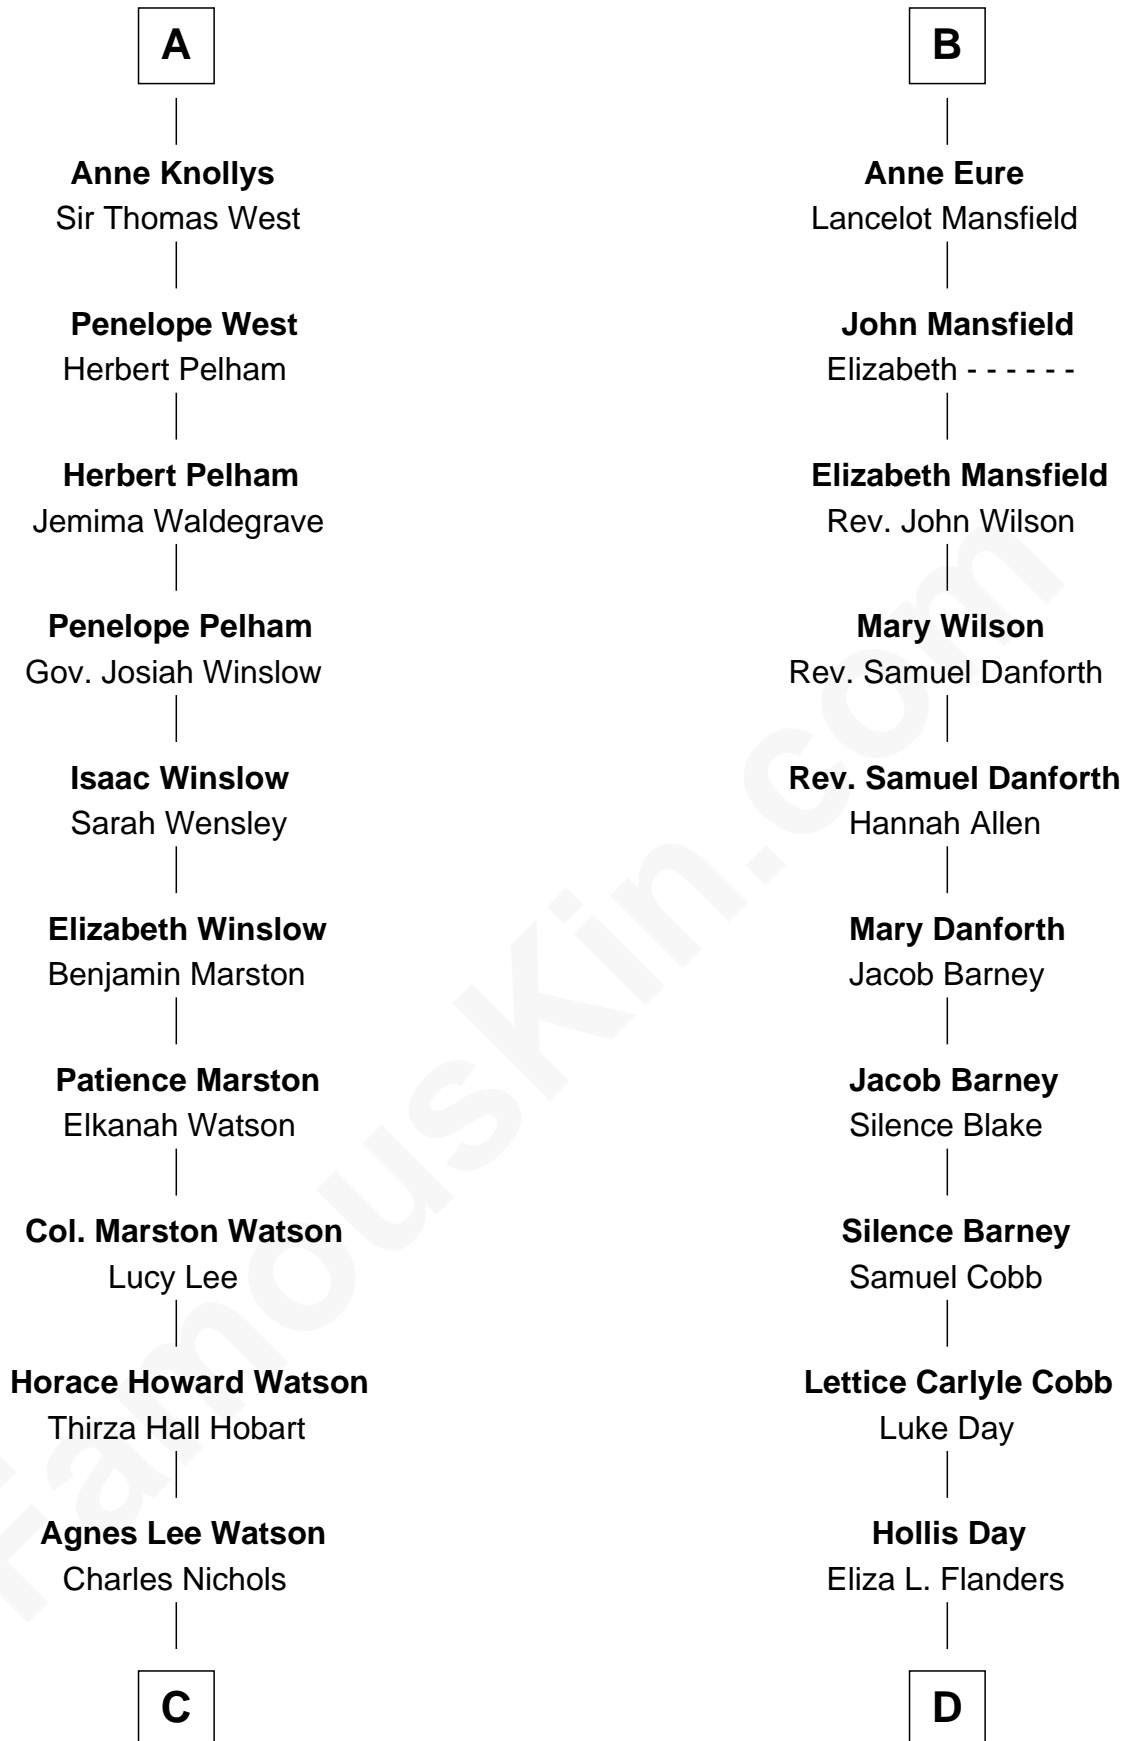

FamousKin.com

Relationship Chart of

John Cena

Movie Actor and WWE Pro Wrestler

19th cousin 2 times removed of

Sandra Day O'Connor

First Female U.S. Supreme Court Justice

C