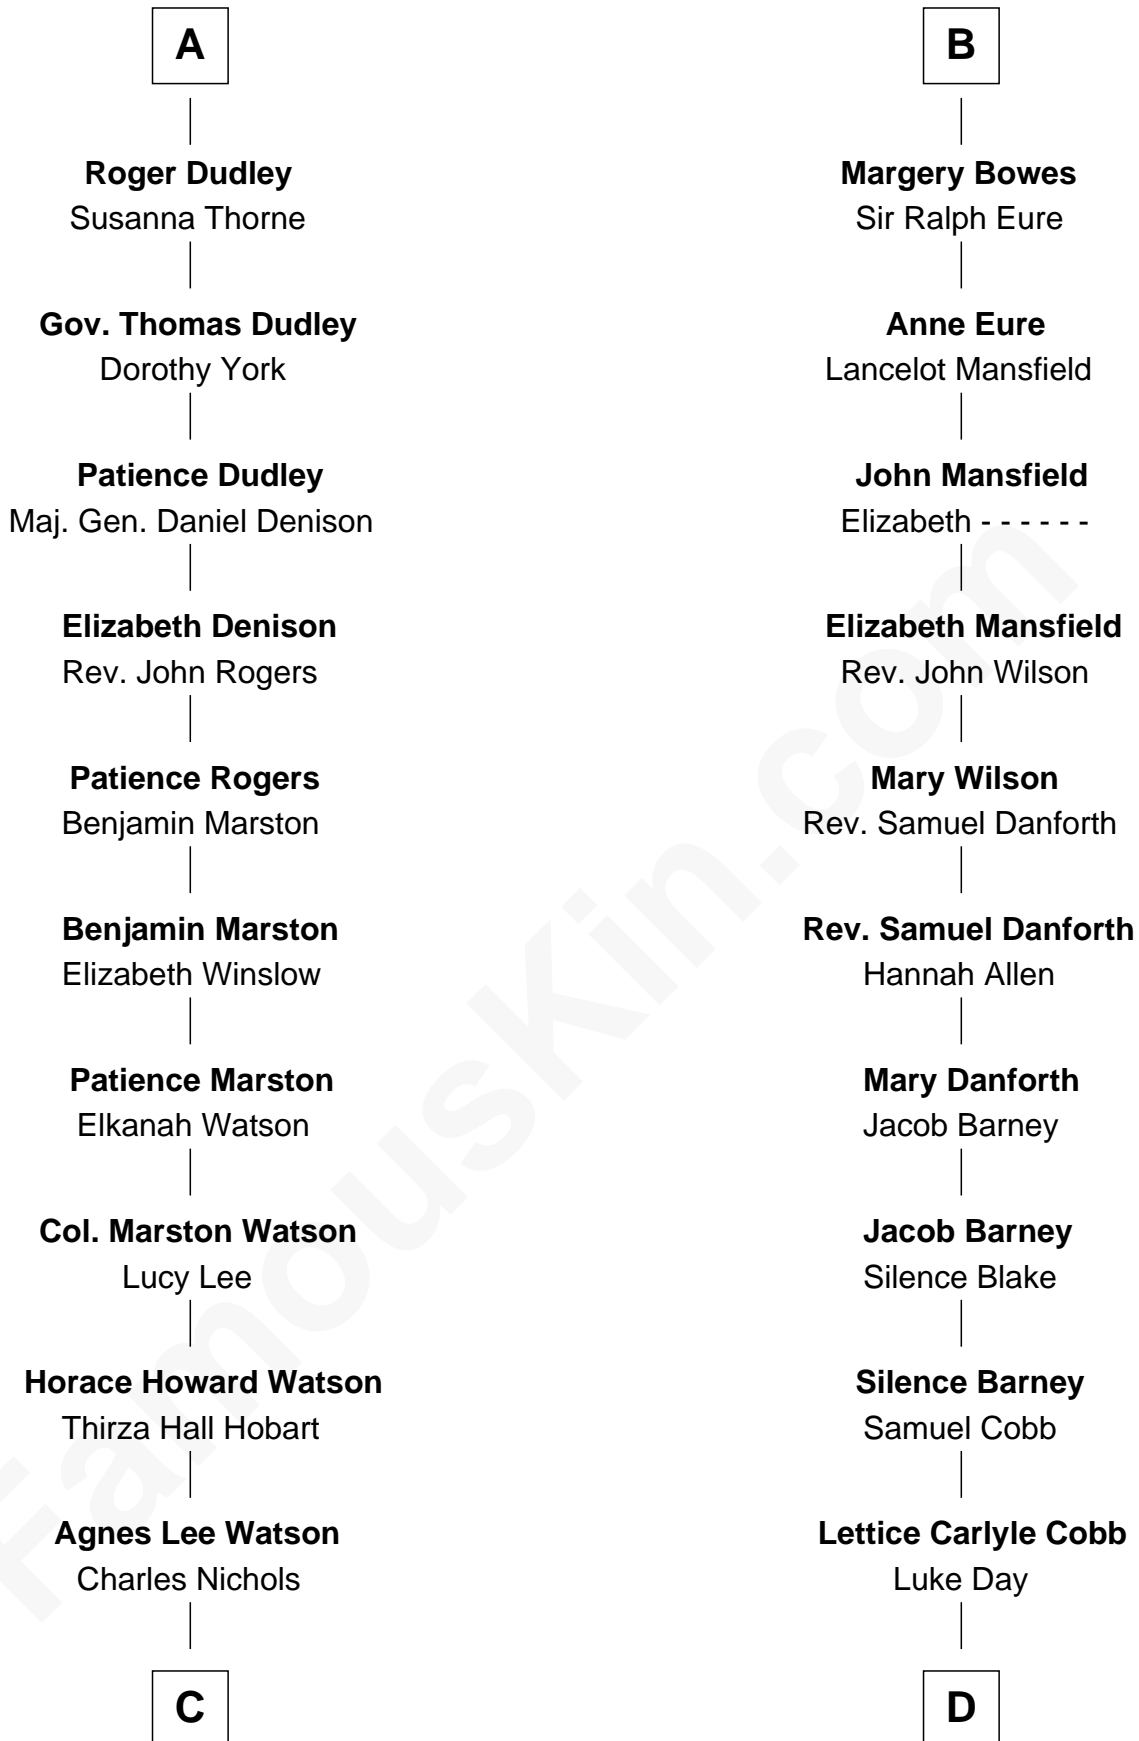

FamousKin.com

Relationship Chart of

John Cena

Movie Actor and WWE Pro Wrestler

20th cousin 1 time removed of

Sandra Day O'Connor

First Female U.S. Supreme Court Justice

Sir Maurice de Berkeley

Sir William Bowes

Sir William Bowes

Maud FitzHugh

Sir Ralph Bowes

Margery Conyers

Sir Ralph Bowes

Elizabeth Clifford

B