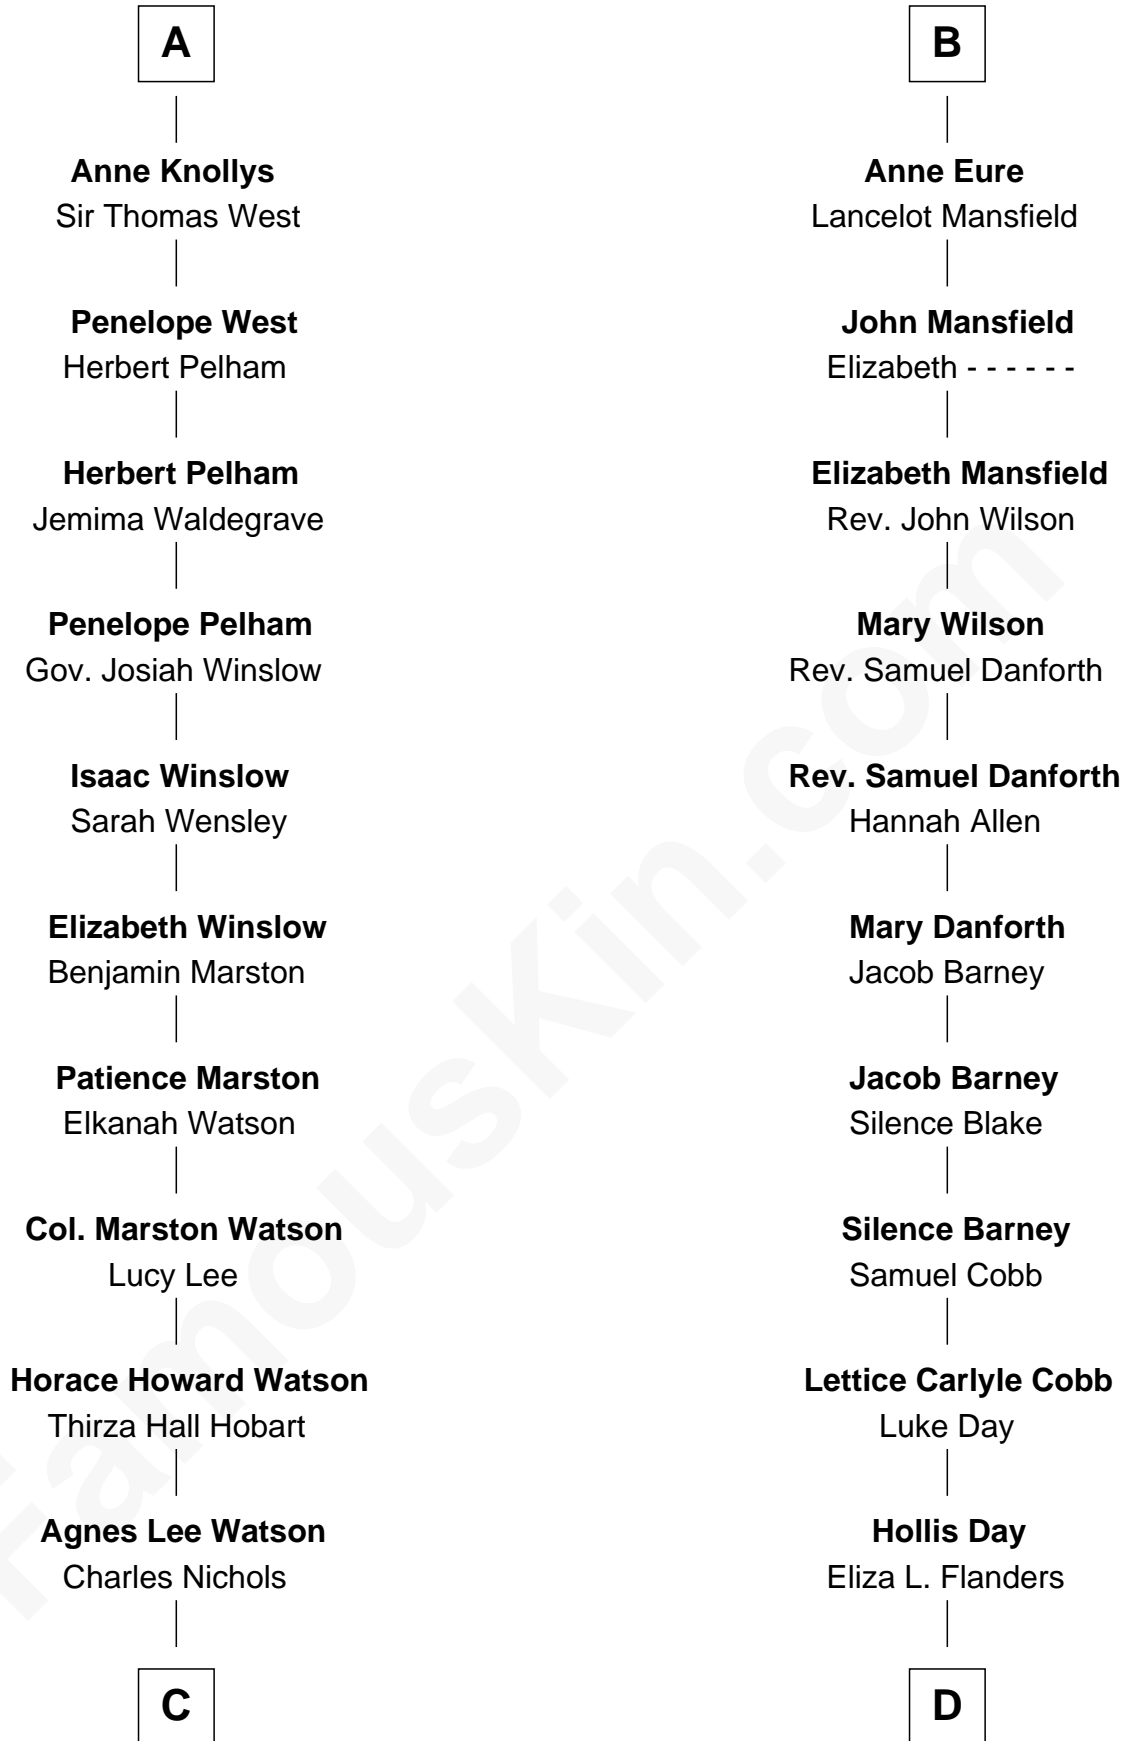

FamousKin.com

Relationship Chart of

John Cena

Movie Actor and WWE Pro Wrestler

19th cousin 2 times removed of

Sandra Day O'Connor

First Female U.S. Supreme Court Justice

C