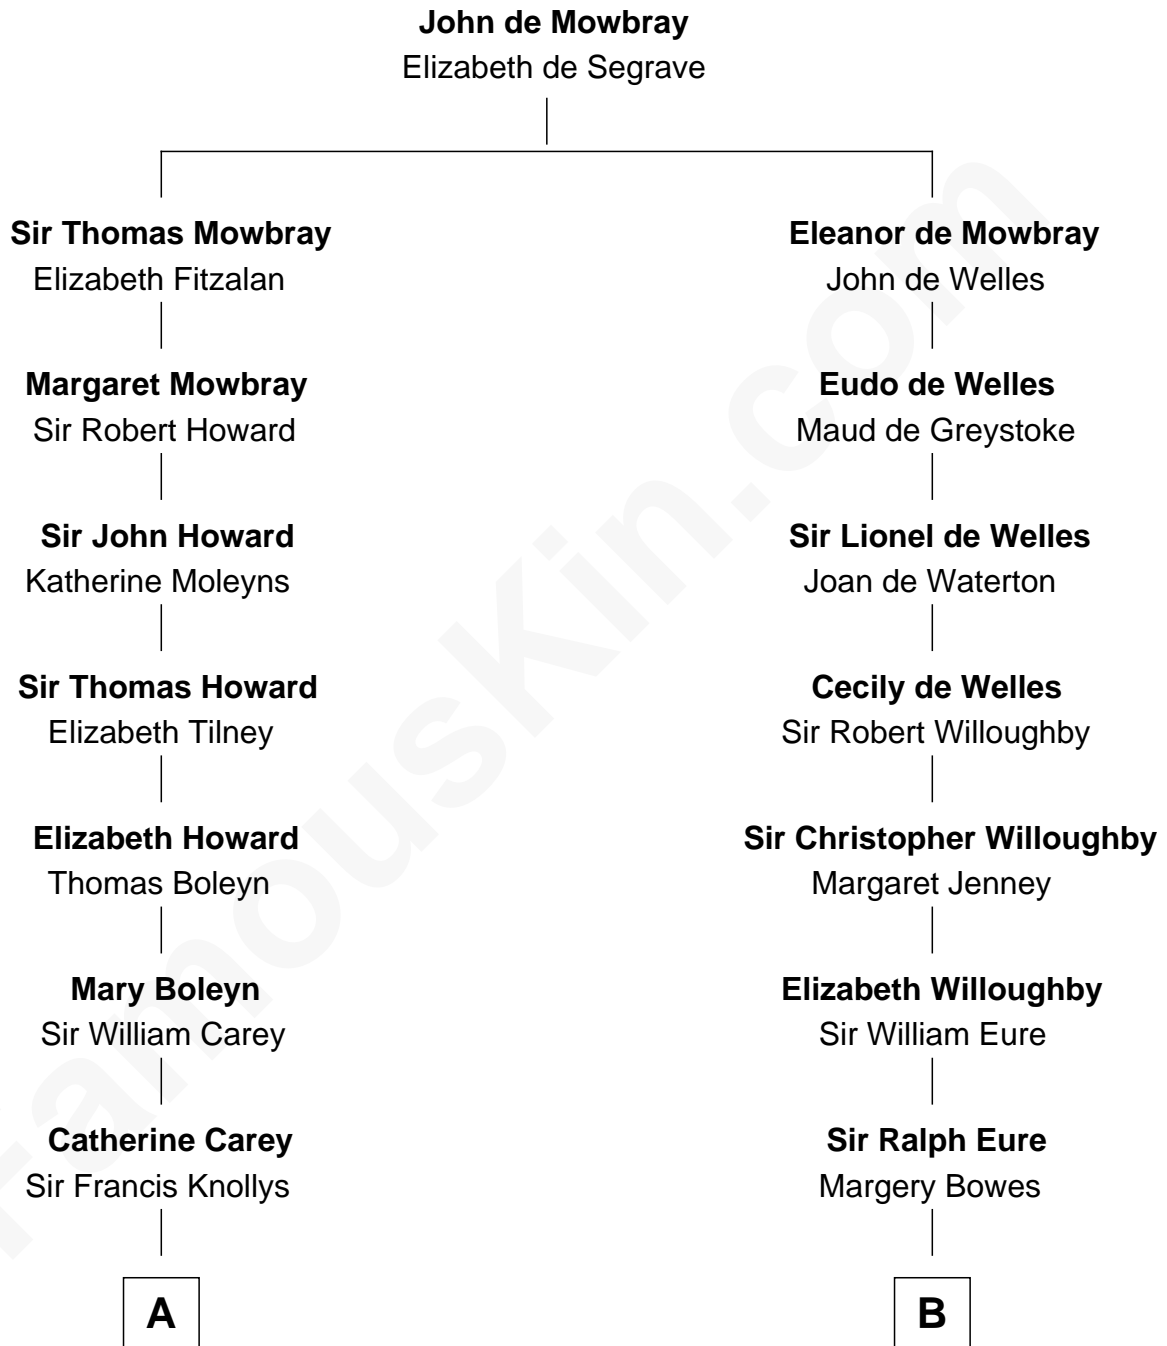

FamousKin.com

Relationship Chart of

John Cena

Movie Actor and WWE Pro Wrestler

19th cousin 2 times removed of

Sandra Day O'Connor

First Female U.S. Supreme Court Justice

C