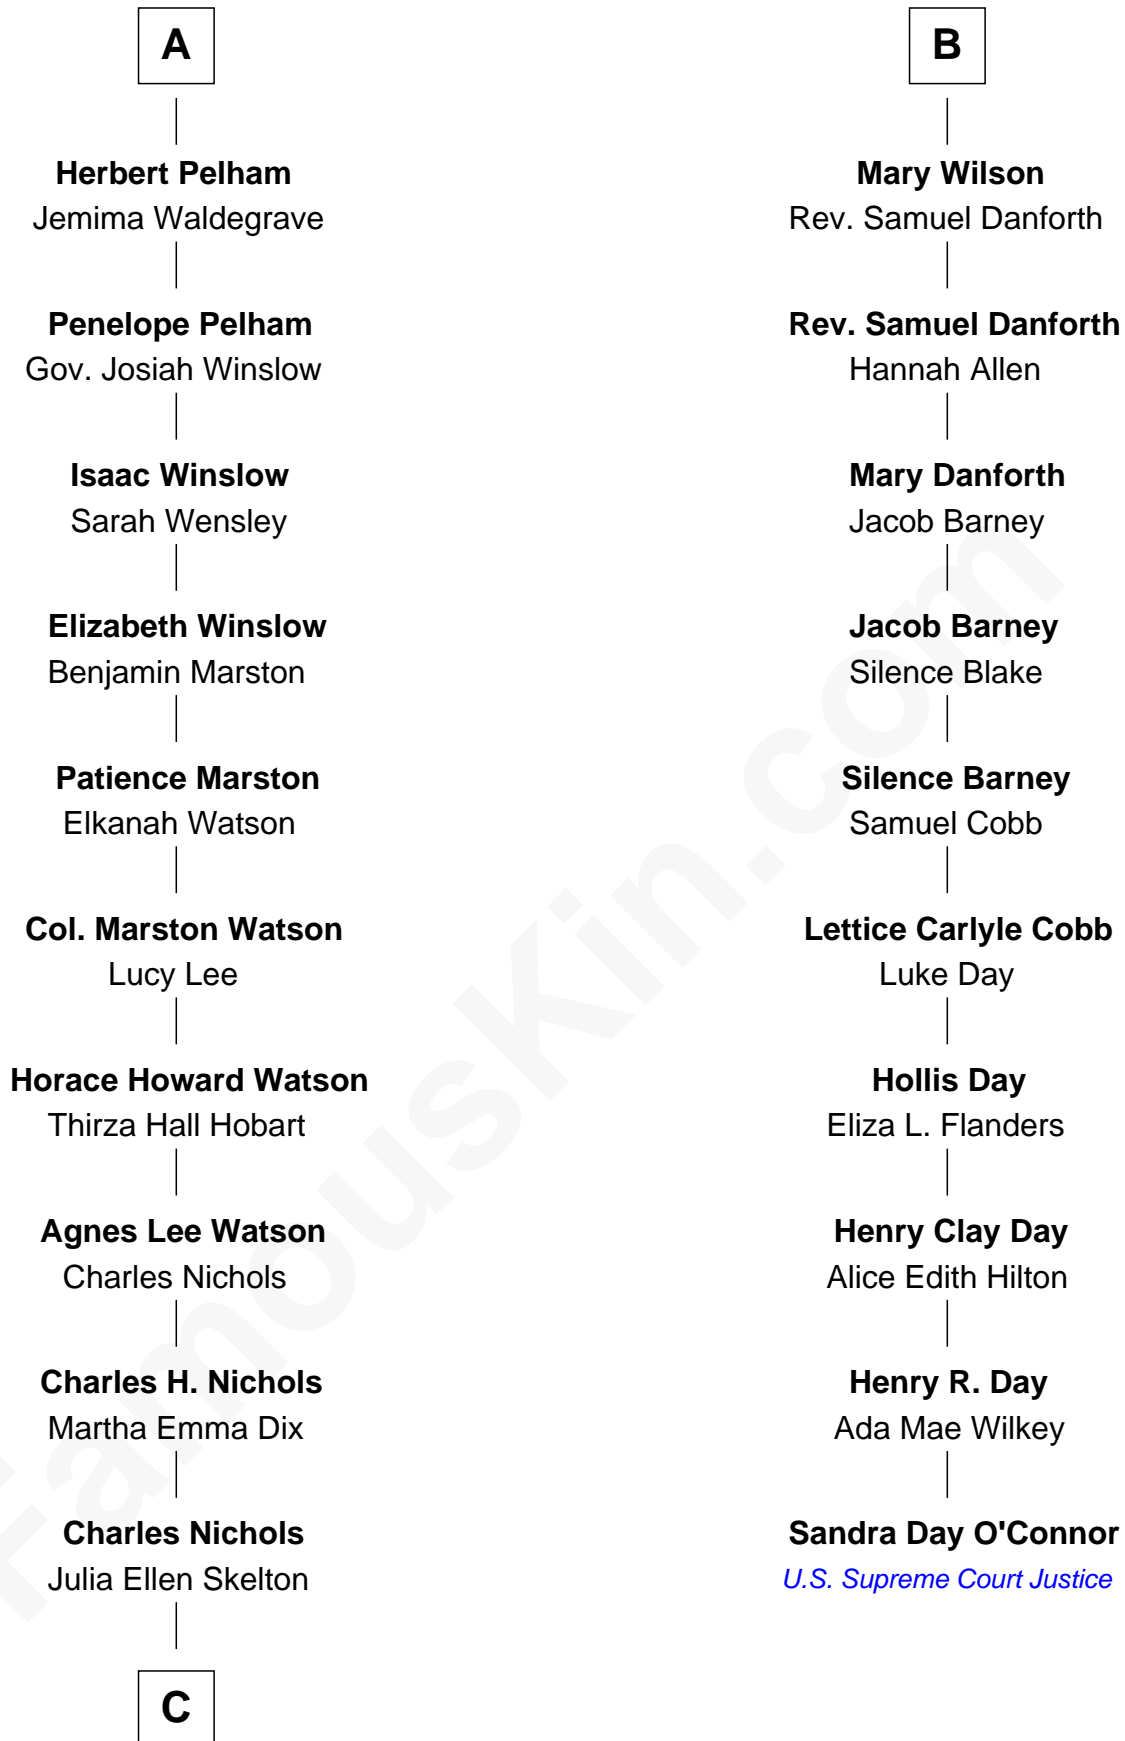

FamousKin.com

Relationship Chart of

John Cena

Movie Actor and WWE Pro Wrestler

16th cousin 3 times removed of

Sandra Day O'Connor

First Female U.S. Supreme Court Justice

C