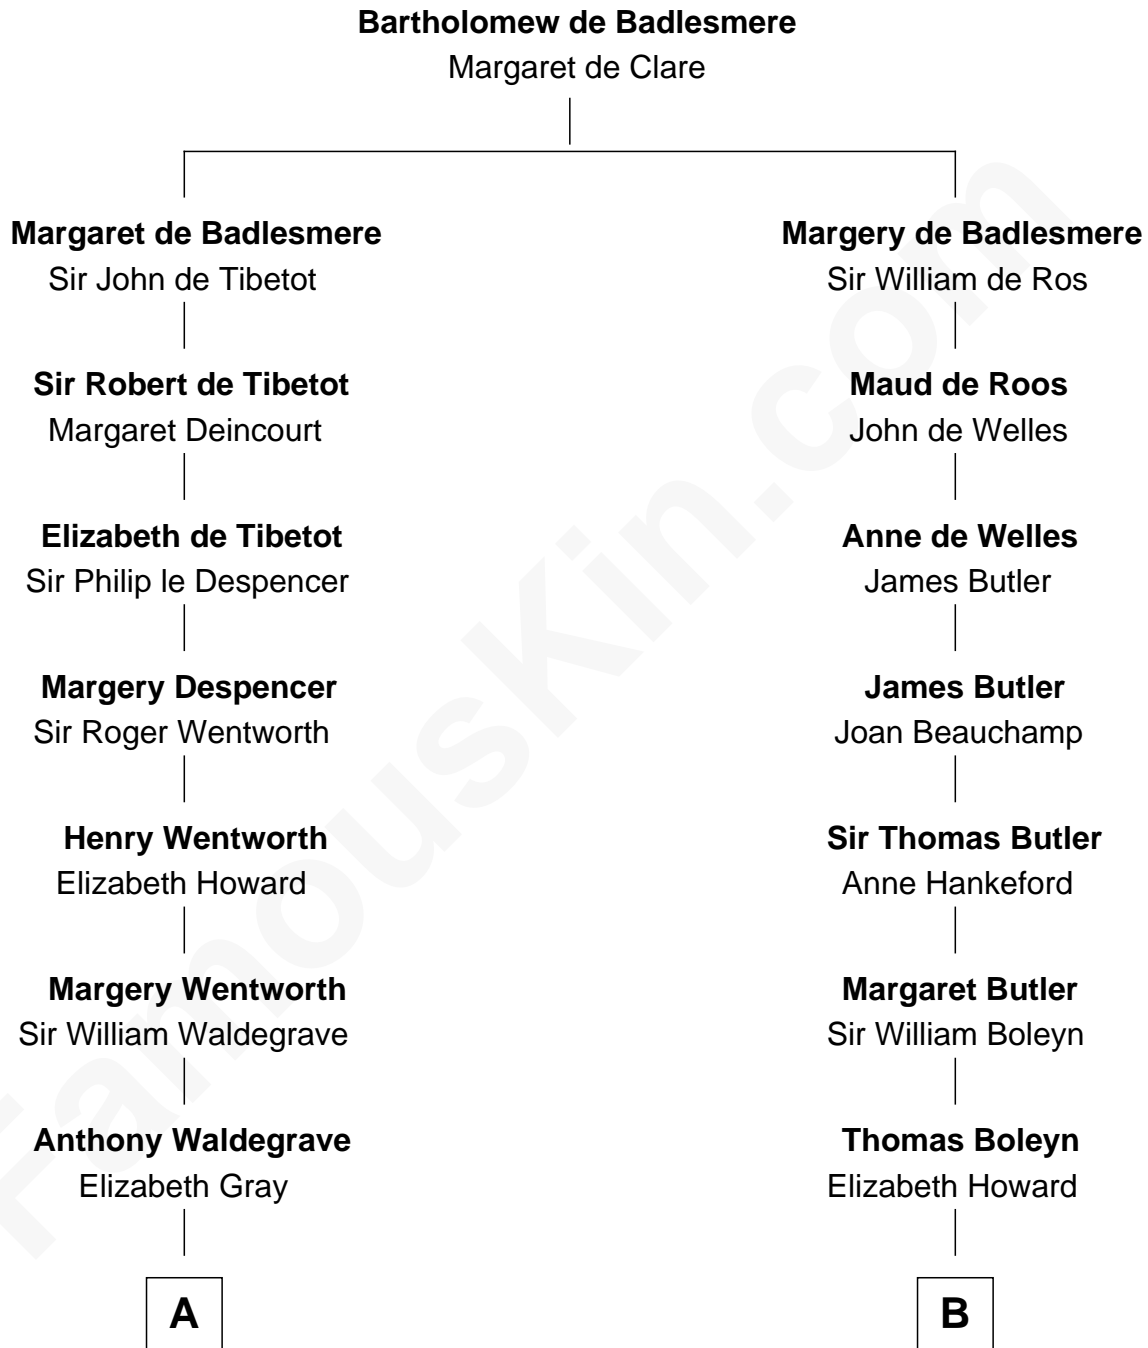

# FamousKin.com

## Relationship Chart of

### John Cena

Movie Actor and WWE Pro Wrestler

8th cousin 13 times removed of

**Queen Elizabeth I**  
Queen of England

**C**

—  
**Charles H. Nichols**

Martha Emma Dix

—  
**Charles Nichols**