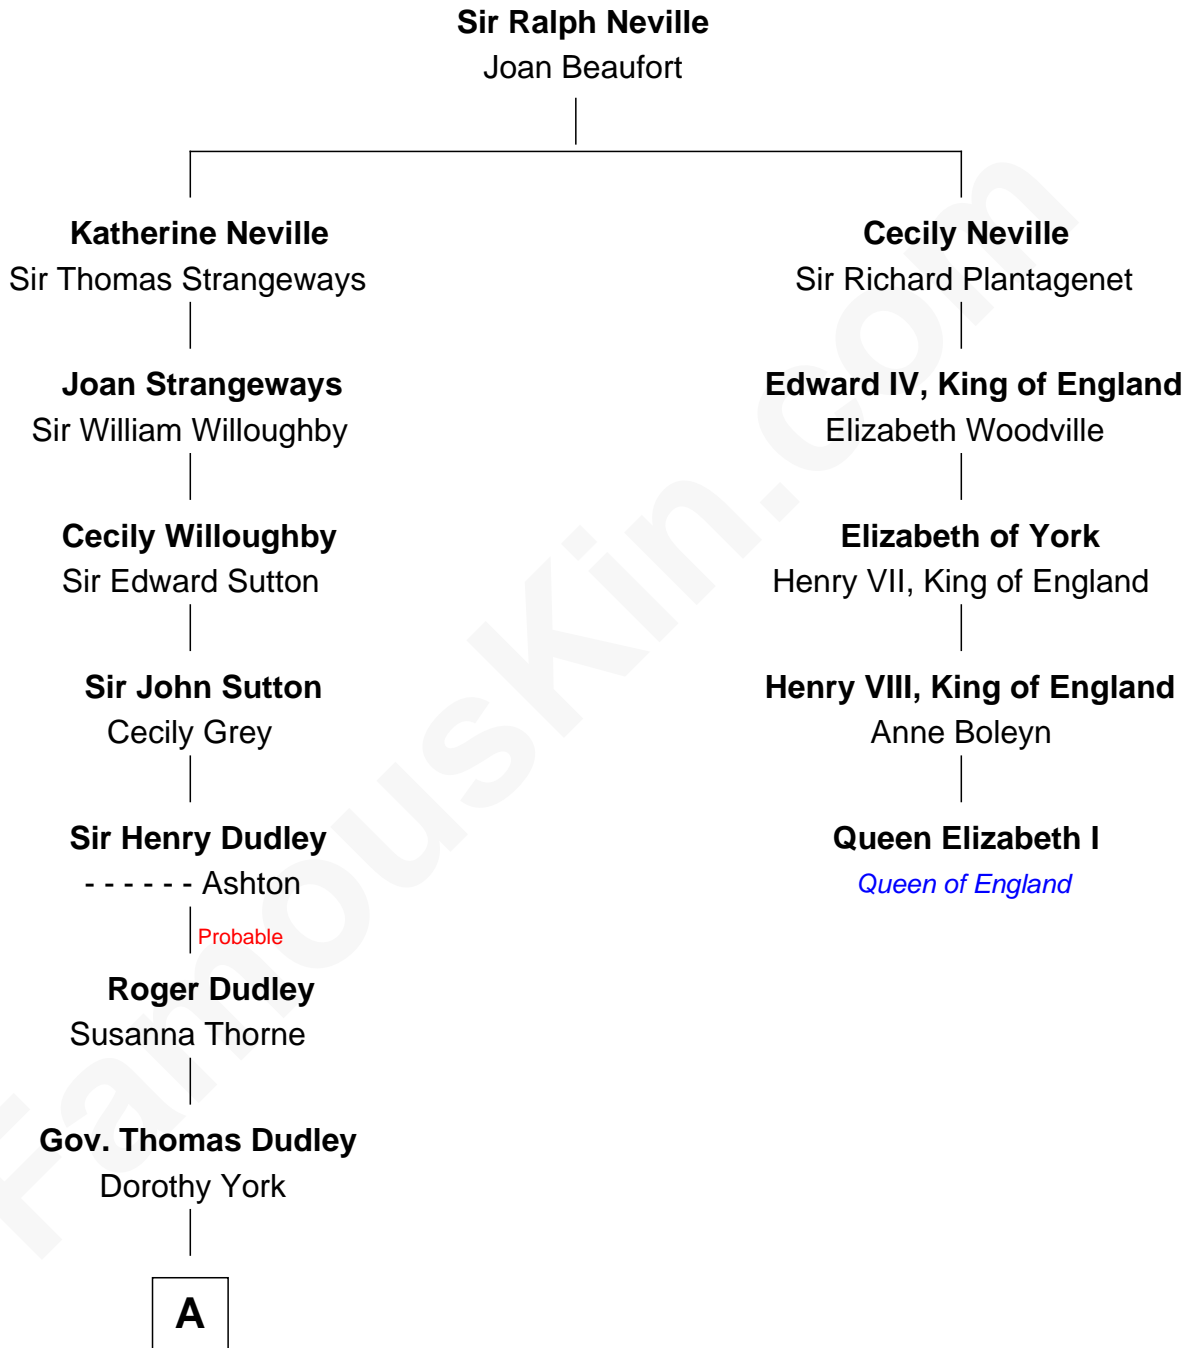

FamousKin.com

Relationship Chart of

John Cena

Movie Actor and WWE Pro Wrestler

4th cousin 15 times removed of

Queen Elizabeth I
Queen of England

A

Patience Dudley
Maj. Gen. Daniel Denison

Elizabeth Denison
Rev. John Rogers

Patience Rogers
Benjamin Marston

Benjamin Marston
Elizabeth Winslow

Patience Marston
Elkanah Watson

Col. Marston Watson
Lucy Lee

Horace Howard Watson
Thirza Hall Hobart

Agnes Lee Watson
Charles Nichols