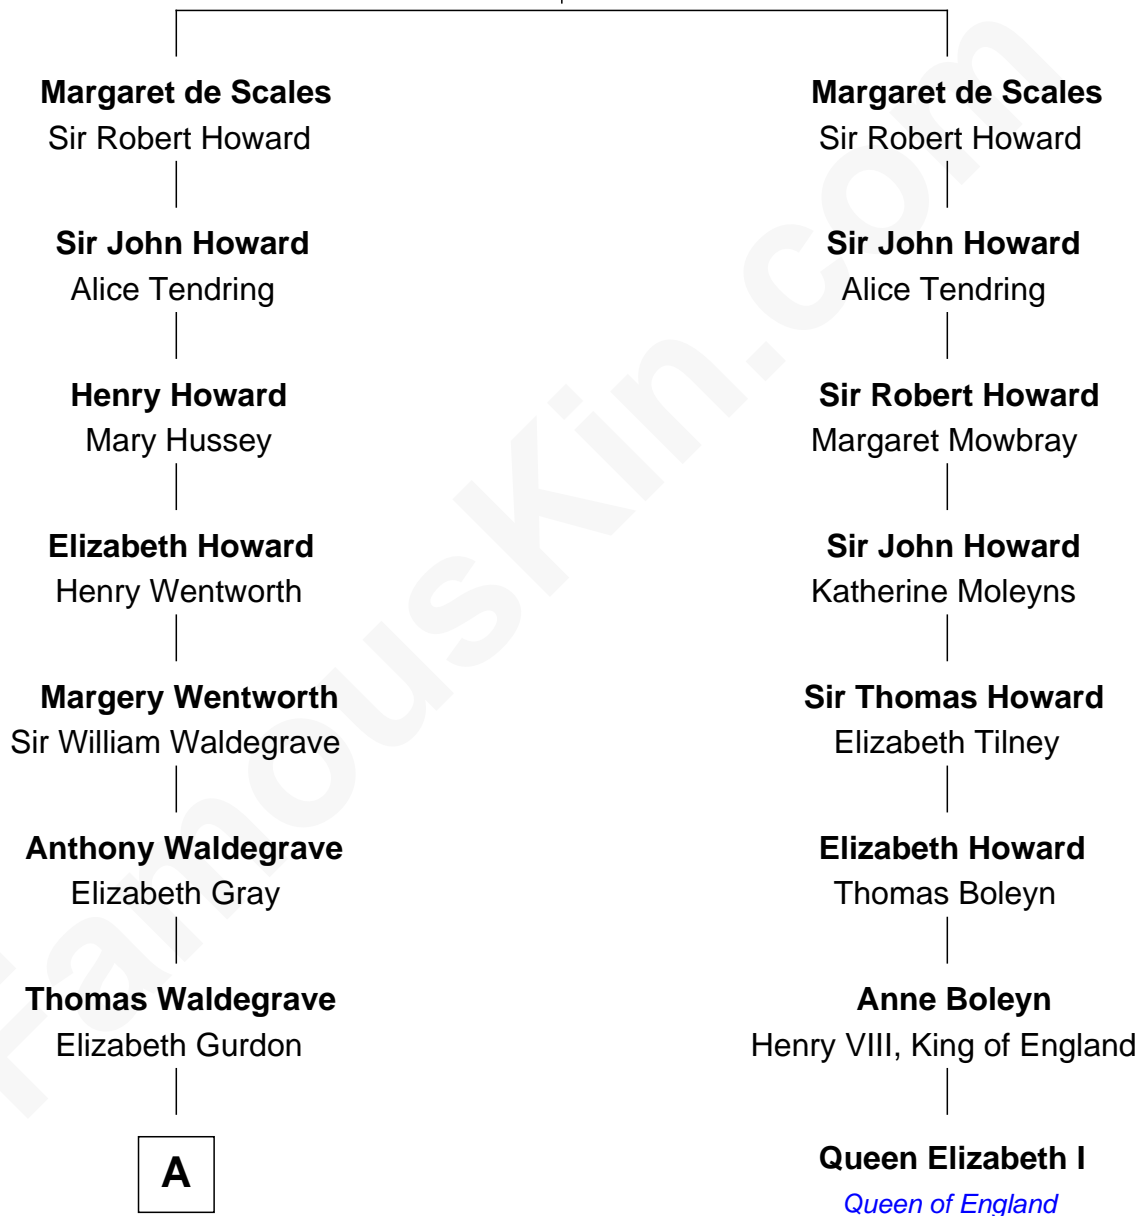

FamousKin.com

Relationship Chart of

John Cena

Movie Actor and WWE Pro Wrestler

7th cousin 13 times removed of

Queen Elizabeth I

Queen of England

Sir Robert de Scales

Katherine d'Ufford

B

—
Charles Nichols
Julia Ellen Skelton

—
Natalie Nichols
Ulysses John Lupien

—
Carol Frances Lupien
John Joseph Cena

—
John Cena
Actor and Pro Wrestler

FamousKin.com