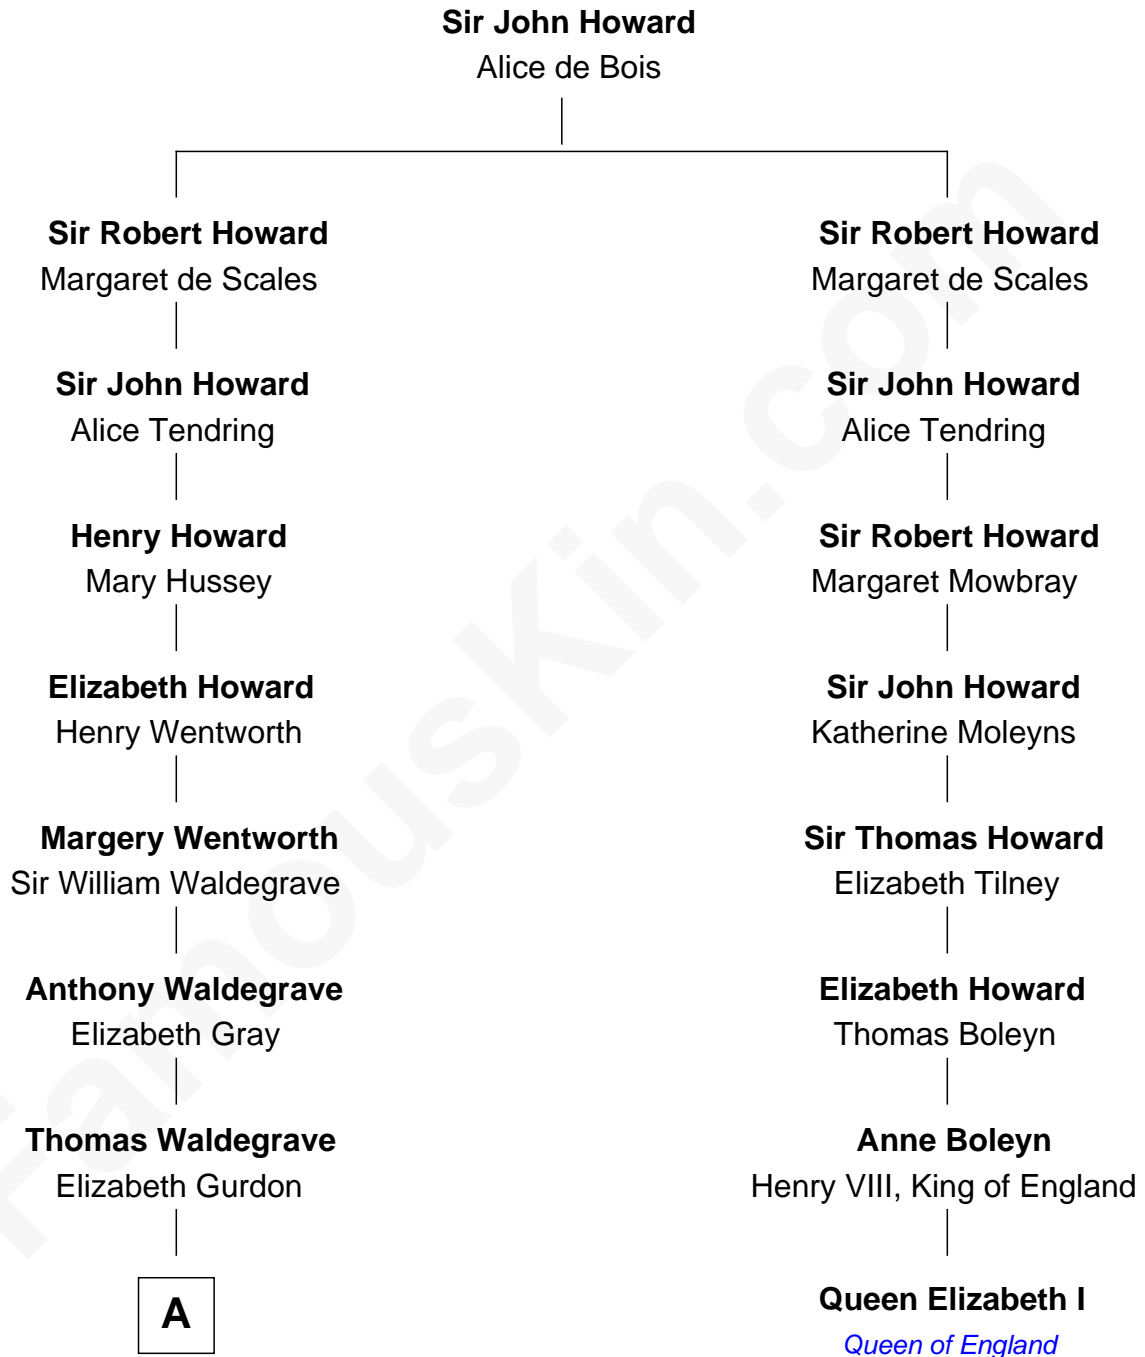

FamousKin.com

Relationship Chart of

John Cena

Movie Actor and WWE Pro Wrestler

7th cousin 13 times removed of

Queen Elizabeth I
Queen of England

A

Thomas Waldegrave

Margaret Holmstead

Jemima Waldegrave

Herbert Pelham

Penelope Pelham

Gov. Josiah Winslow

Isaac Winslow

Sarah Wensley

Elizabeth Winslow

Benjamin Marston

Patience Marston

Elkanah Watson

Col. Marston Watson

Lucy Lee

Horace Howard Watson

Thirza Hall Hobart

Agnes Lee Watson