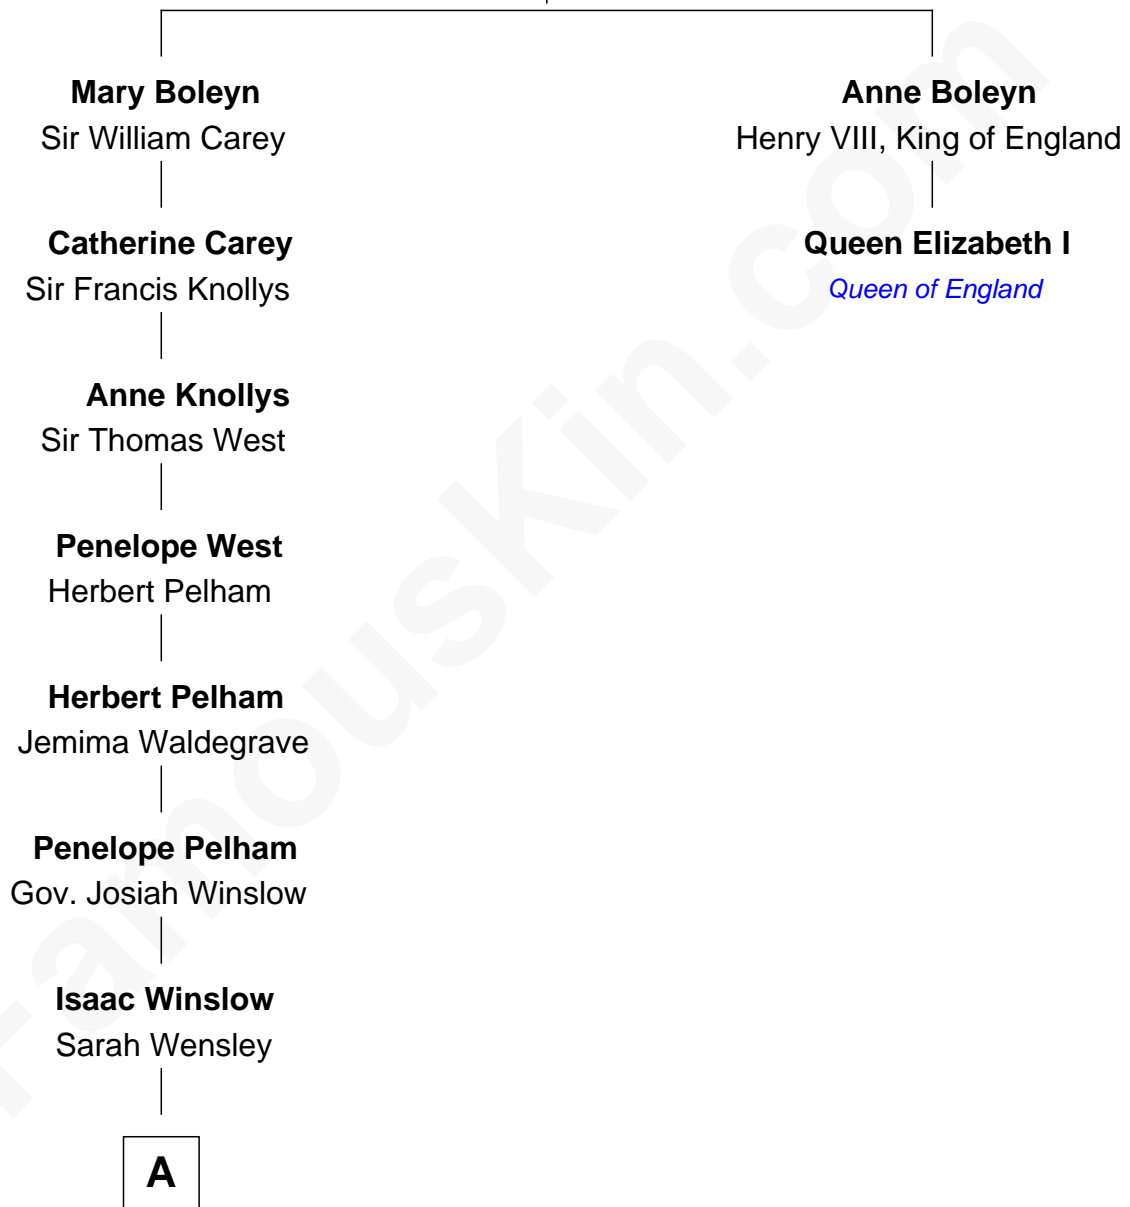

FamousKin.com

Relationship Chart of

John Cena

Movie Actor and WWE Pro Wrestler

1st cousin 15 times removed of

Queen Elizabeth I

Queen of England

Thomas Boleyn
Elizabeth Howard

A

Elizabeth Winslow

Benjamin Marston

Patience Marston

Elkanah Watson

Col. Marston Watson

Lucy Lee

Horace Howard Watson