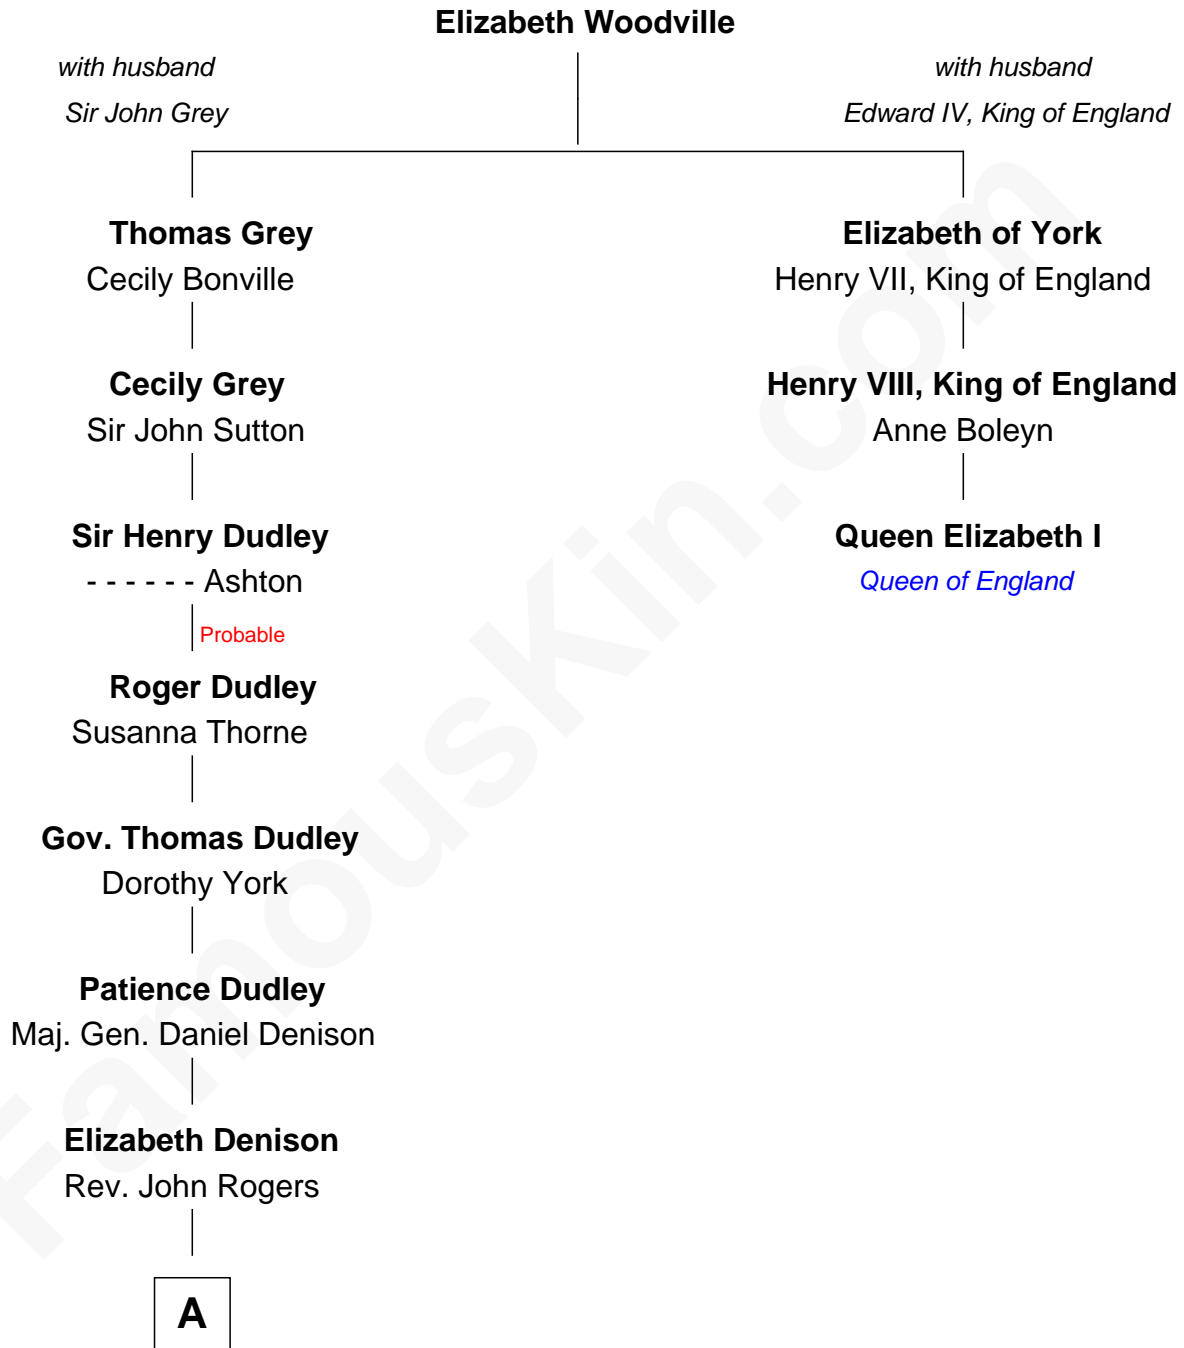

# FamousKin.com

## Relationship Chart of

### John Cena

Movie Actor and WWE Pro Wrestler

2nd cousin 15 times removed of

**Queen Elizabeth I**  
Queen of England

**A**

**Patience Rogers**  
Benjamin Marston

**Benjamin Marston**  
Elizabeth Winslow

**Patience Marston**  
Elkanah Watson