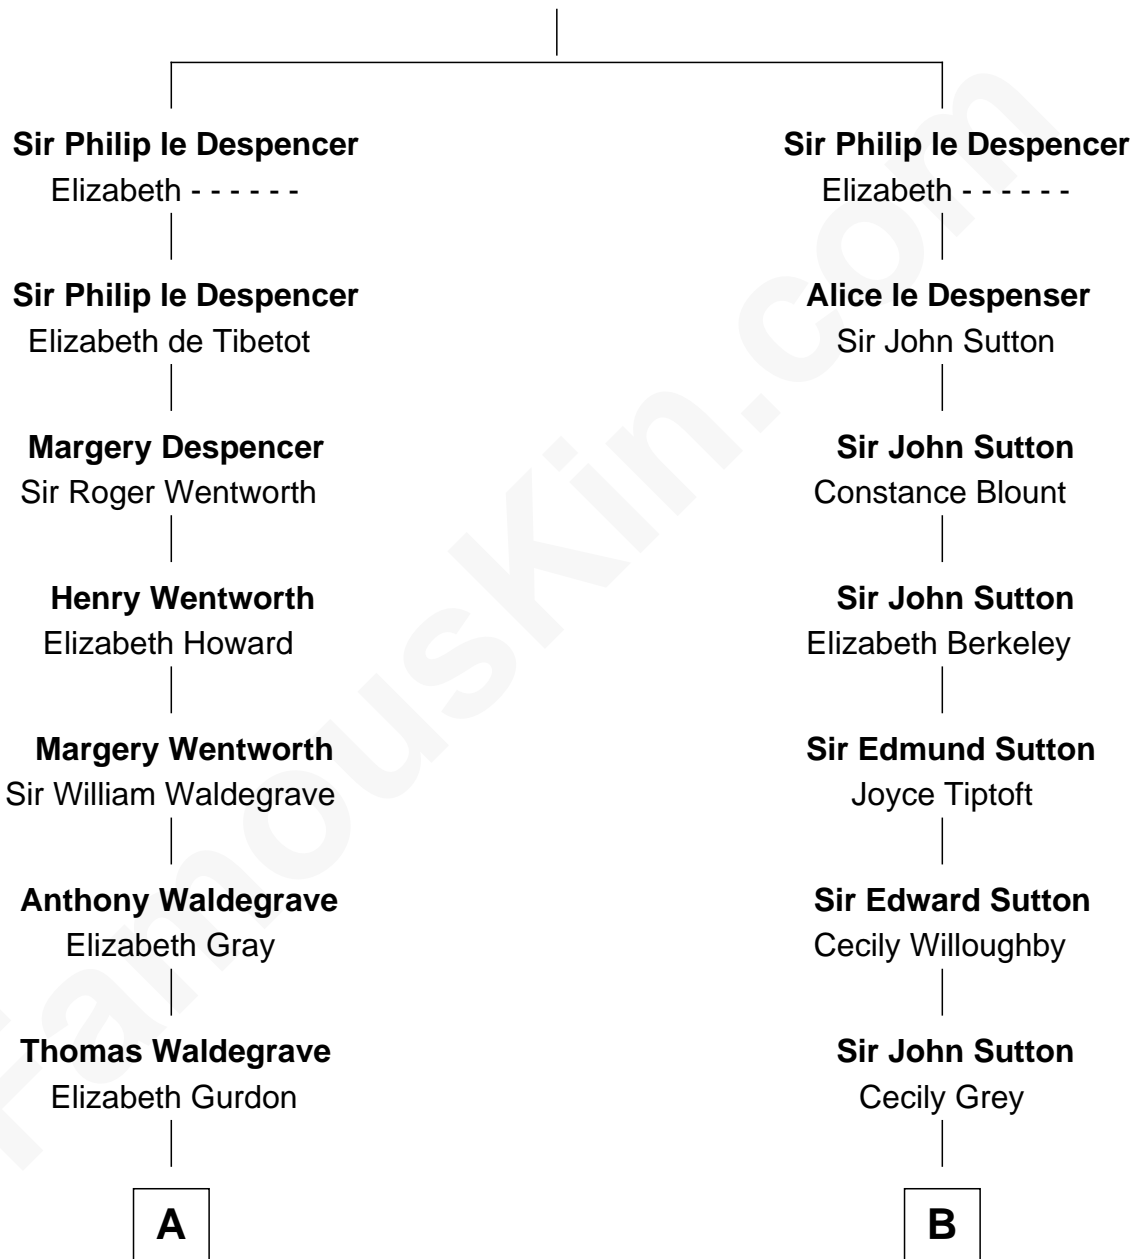

## Relationship Chart of

### John Cena

*Movie Actor and WWE Pro Wrestler*

20th cousin 1 time removed of

**Christopher Reeve**  
*Movie Actor*

**Sir Philip le Despencer**  
Joan de Cobham

**C**

**Charles Nichols**  
Julia Ellen Skelton