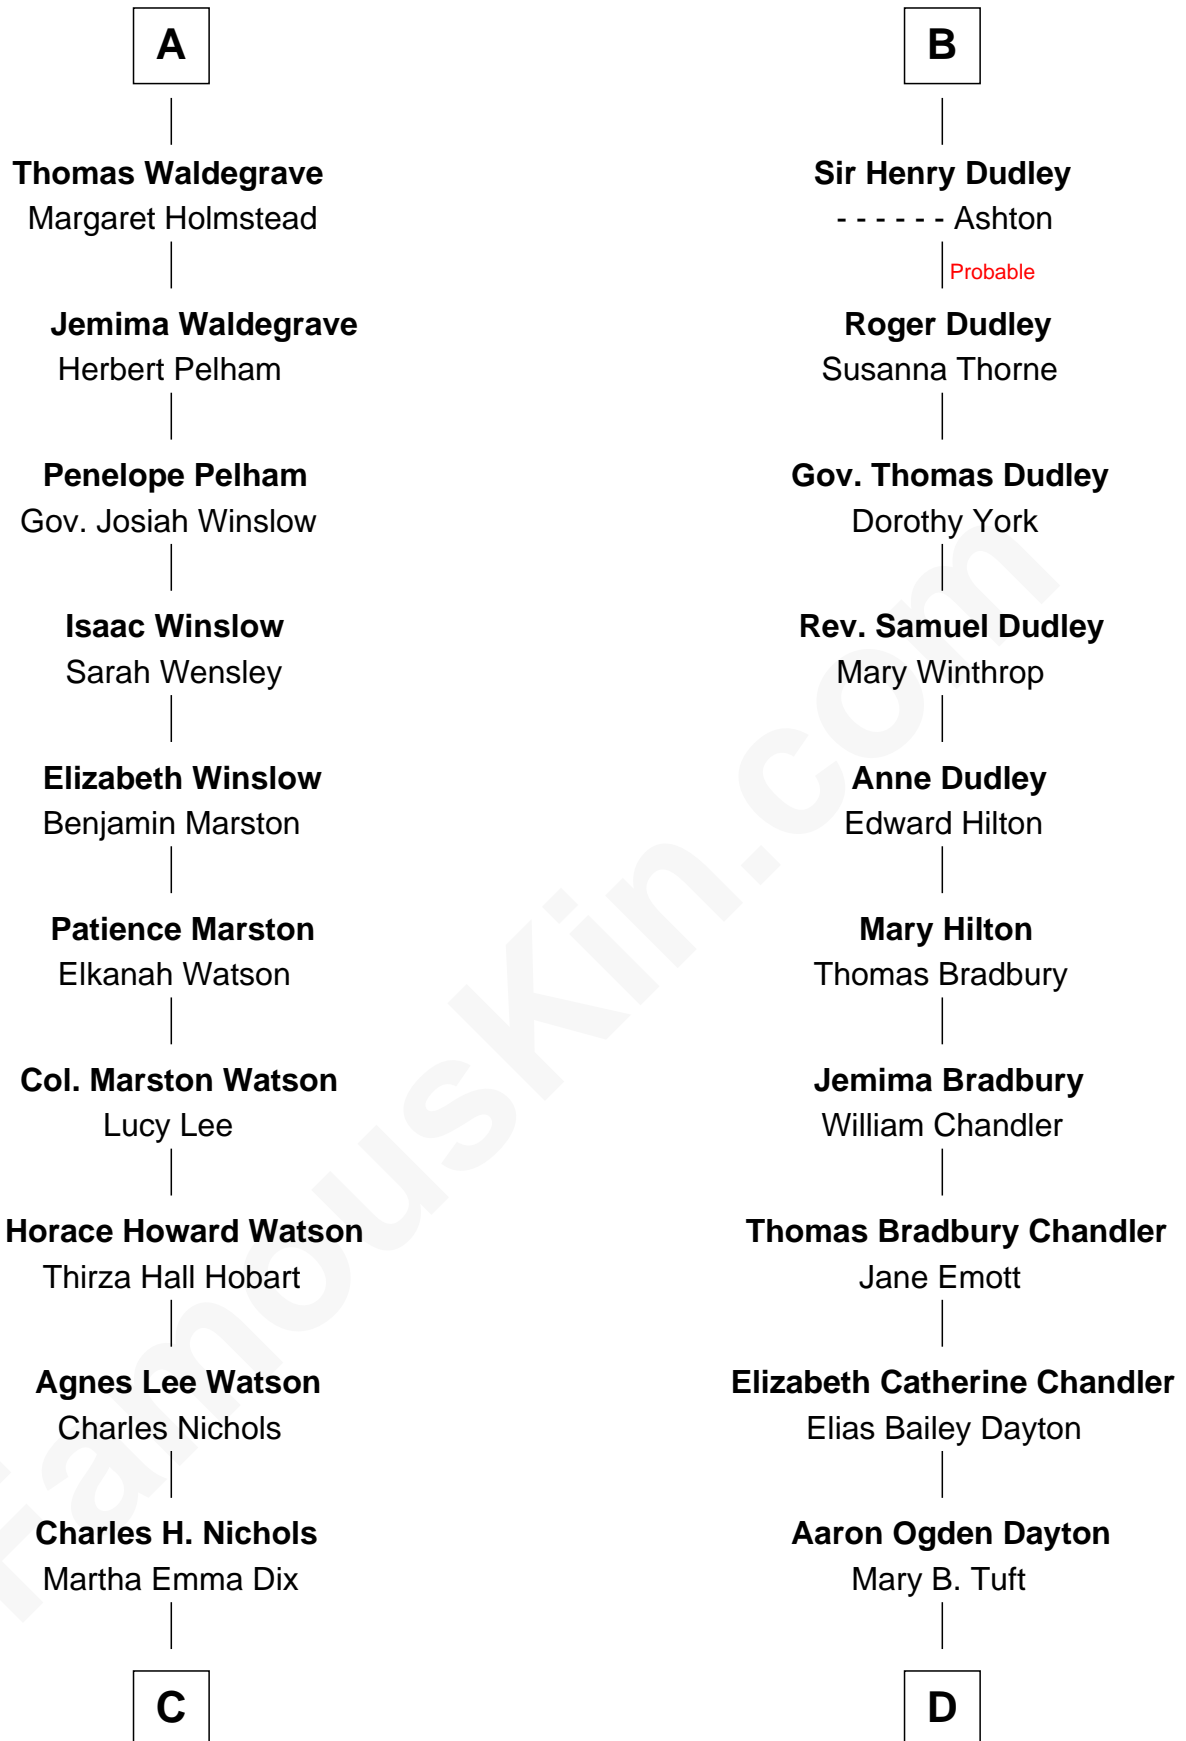

## Relationship Chart of

### John Cena

*Movie Actor and WWE Pro Wrestler*

20th cousin 1 time removed of

**Christopher Reeve**  
*Movie Actor*

**Sir Philip le Despencer**  
Joan de Cobham

**C**

**Charles Nichols**  
Julia Ellen Skelton