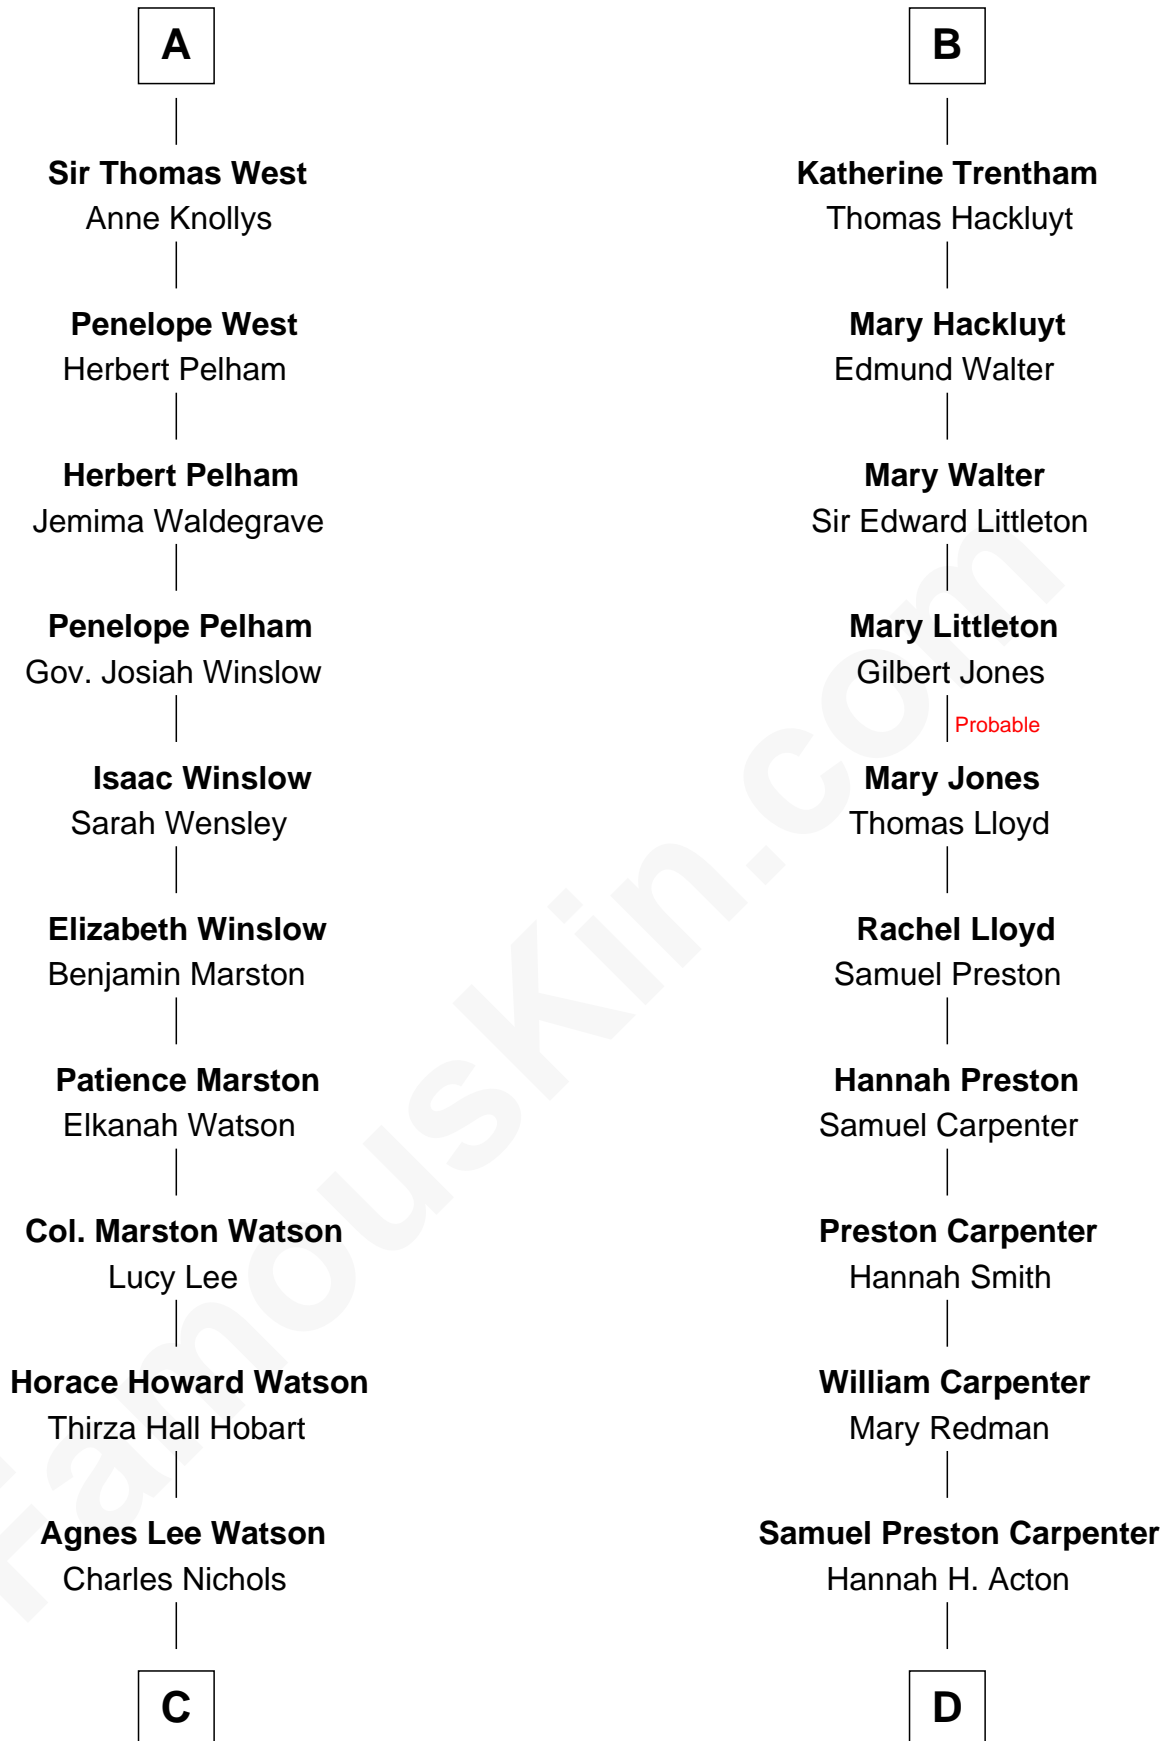

FamousKin.com Relationship Chart of

John Cena

Movie Actor and WWE Pro Wrestler

21st cousin of

Christopher Reeve

Movie Actor

John de Mowbray

Joan of Lancaster