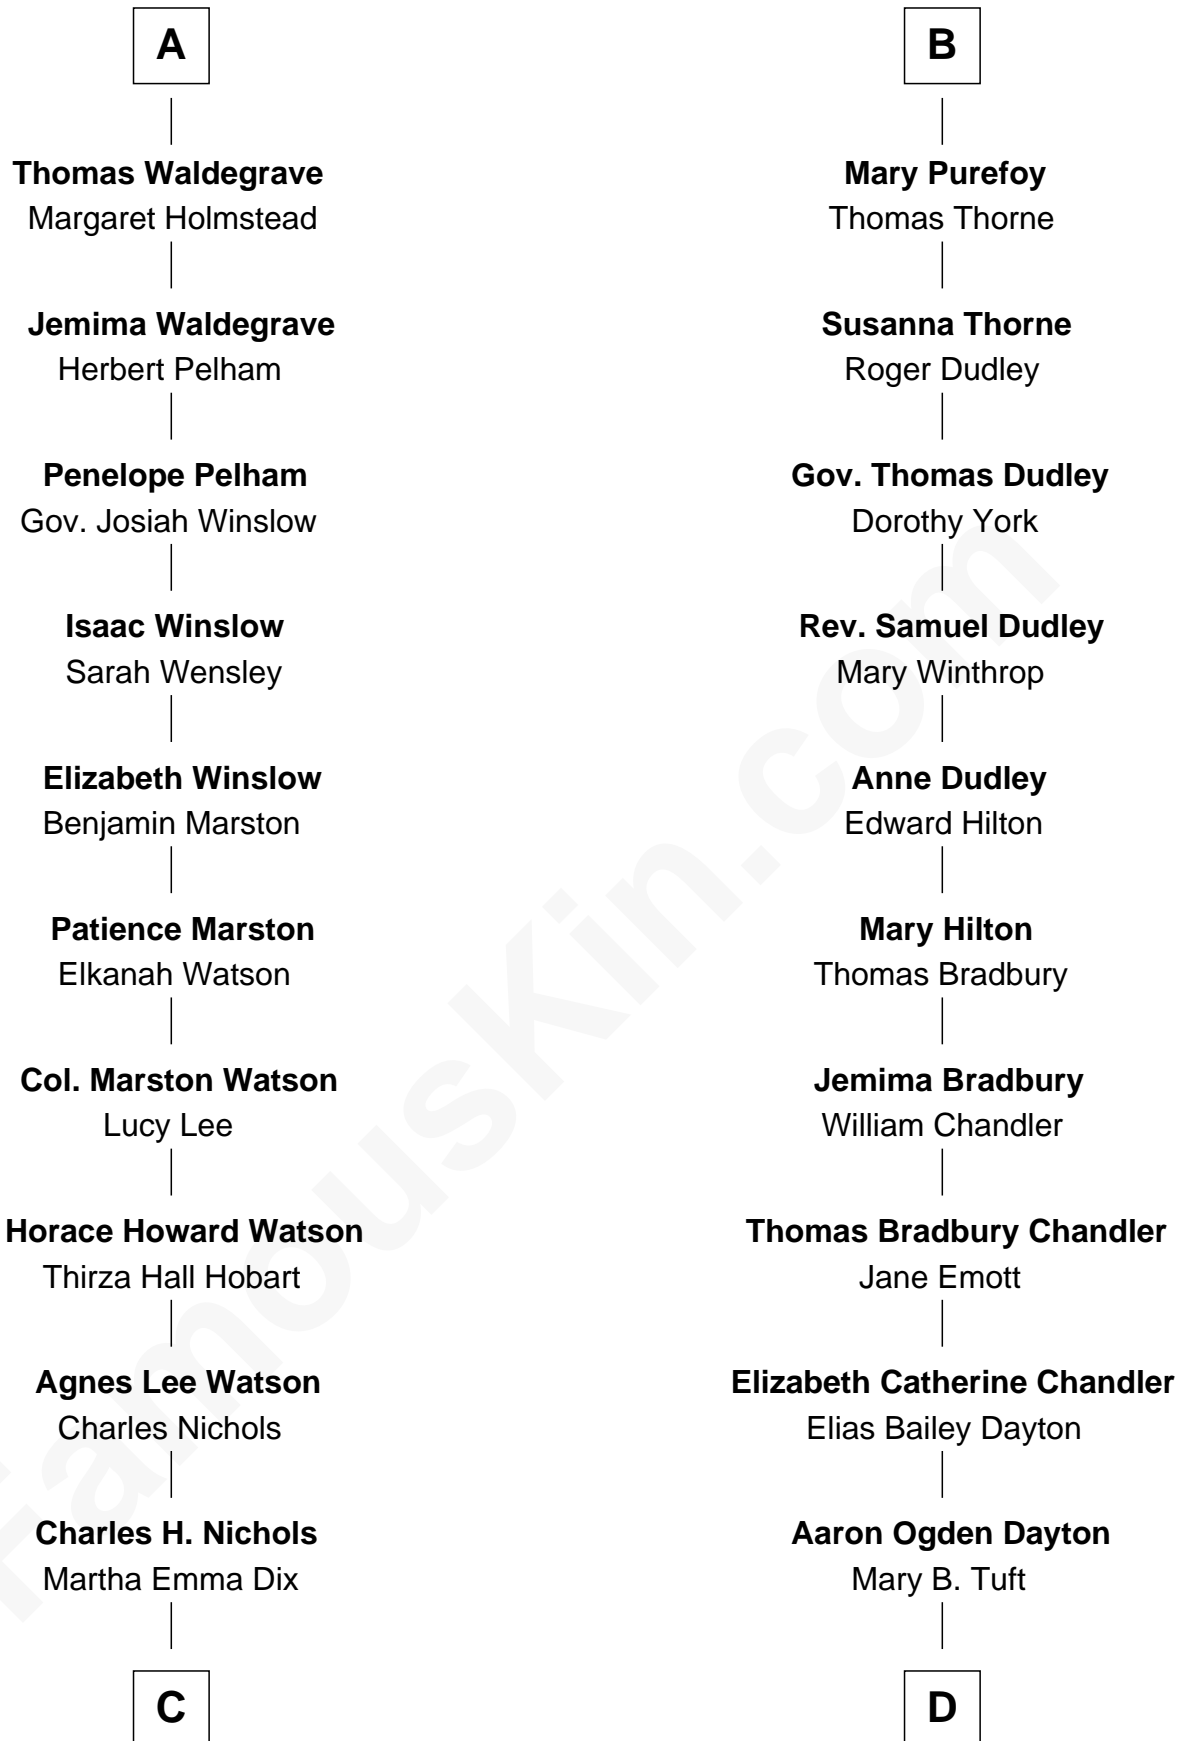

FamousKin.com

Relationship Chart of

John Cena

Movie Actor and WWE Pro Wrestler

20th cousin 1 time removed of

Christopher Reeve
Movie Actor

Sir John Howard
Alice de Bois

C