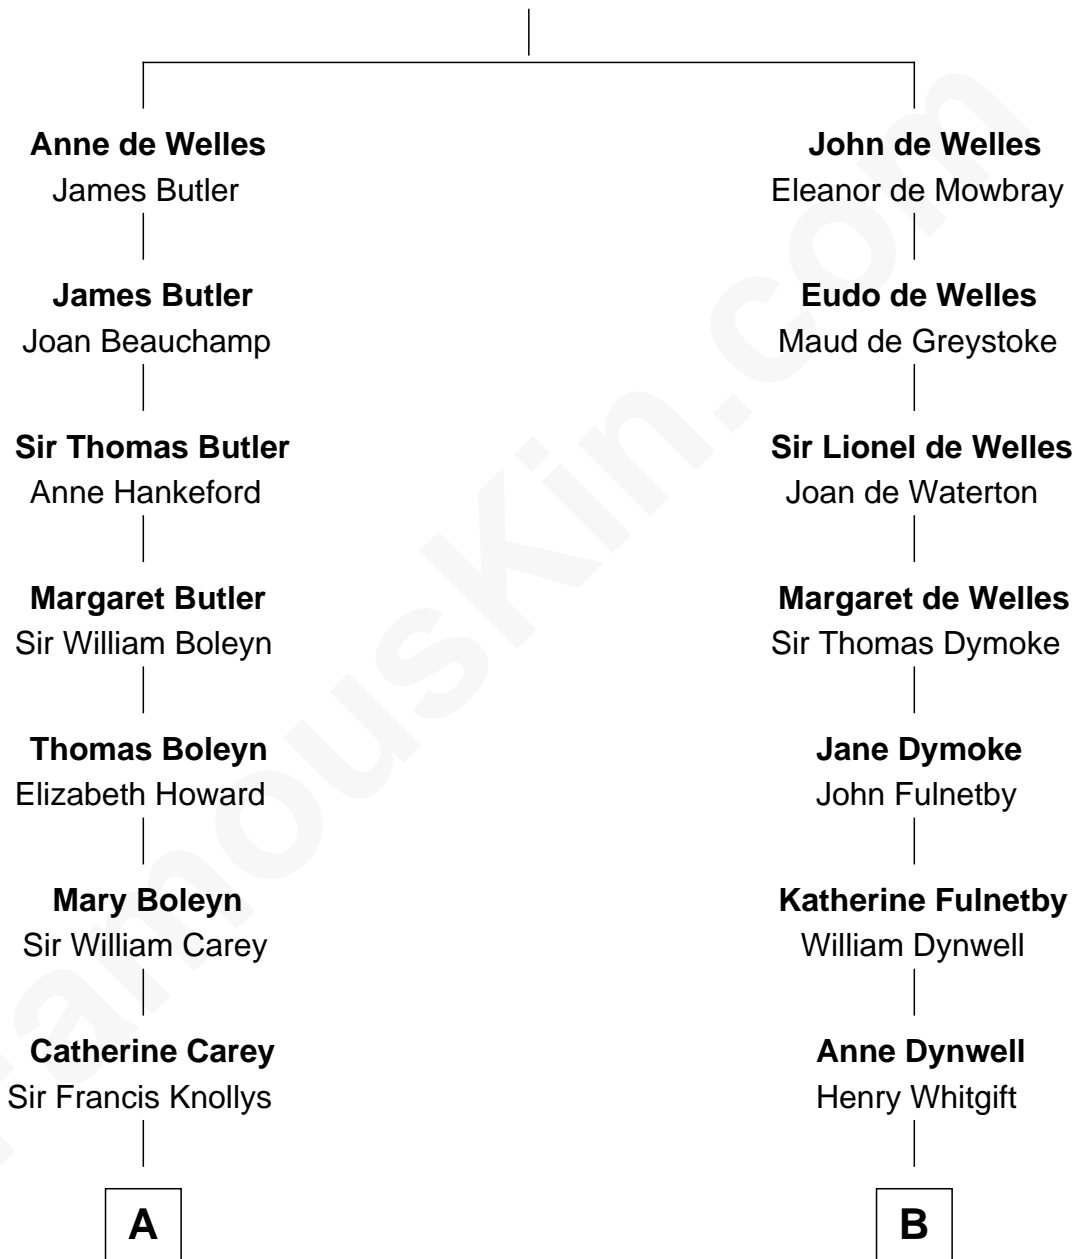

FamousKin.com

Relationship Chart of

John Cena

Movie Actor and WWE Pro Wrestler

20th cousin 1 time removed of

Christopher Reeve
Movie Actor

John de Welles
Maud de Roos

C

Charles H. Nichols

Martha Emma Dix

Charles Nichols

Julia Ellen Skelton

Natalie Nichols

Ulysses John Lupien

Carol Frances Lupien

John Joseph Cena