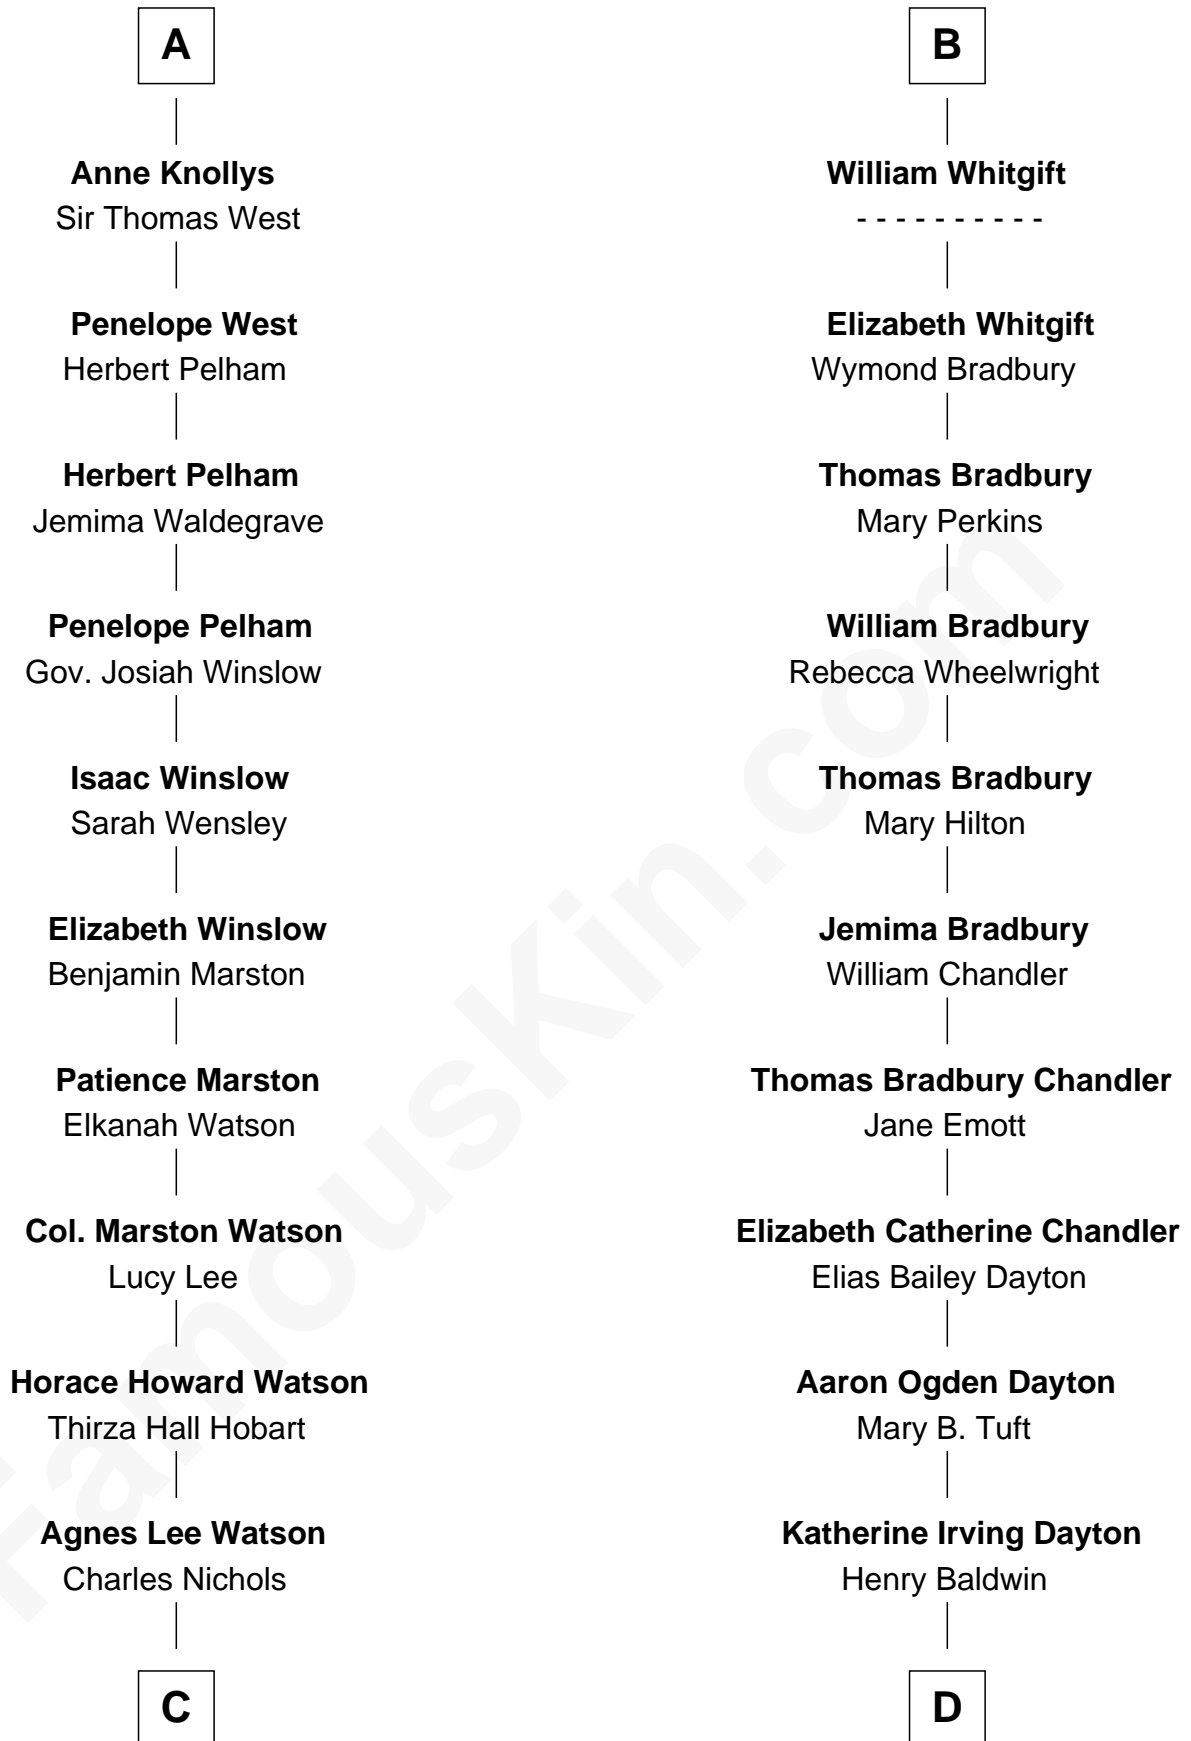

FamousKin.com

Relationship Chart of

John Cena

Movie Actor and WWE Pro Wrestler

20th cousin 1 time removed of

Christopher Reeve
Movie Actor

John de Welles
Maud de Roos

C