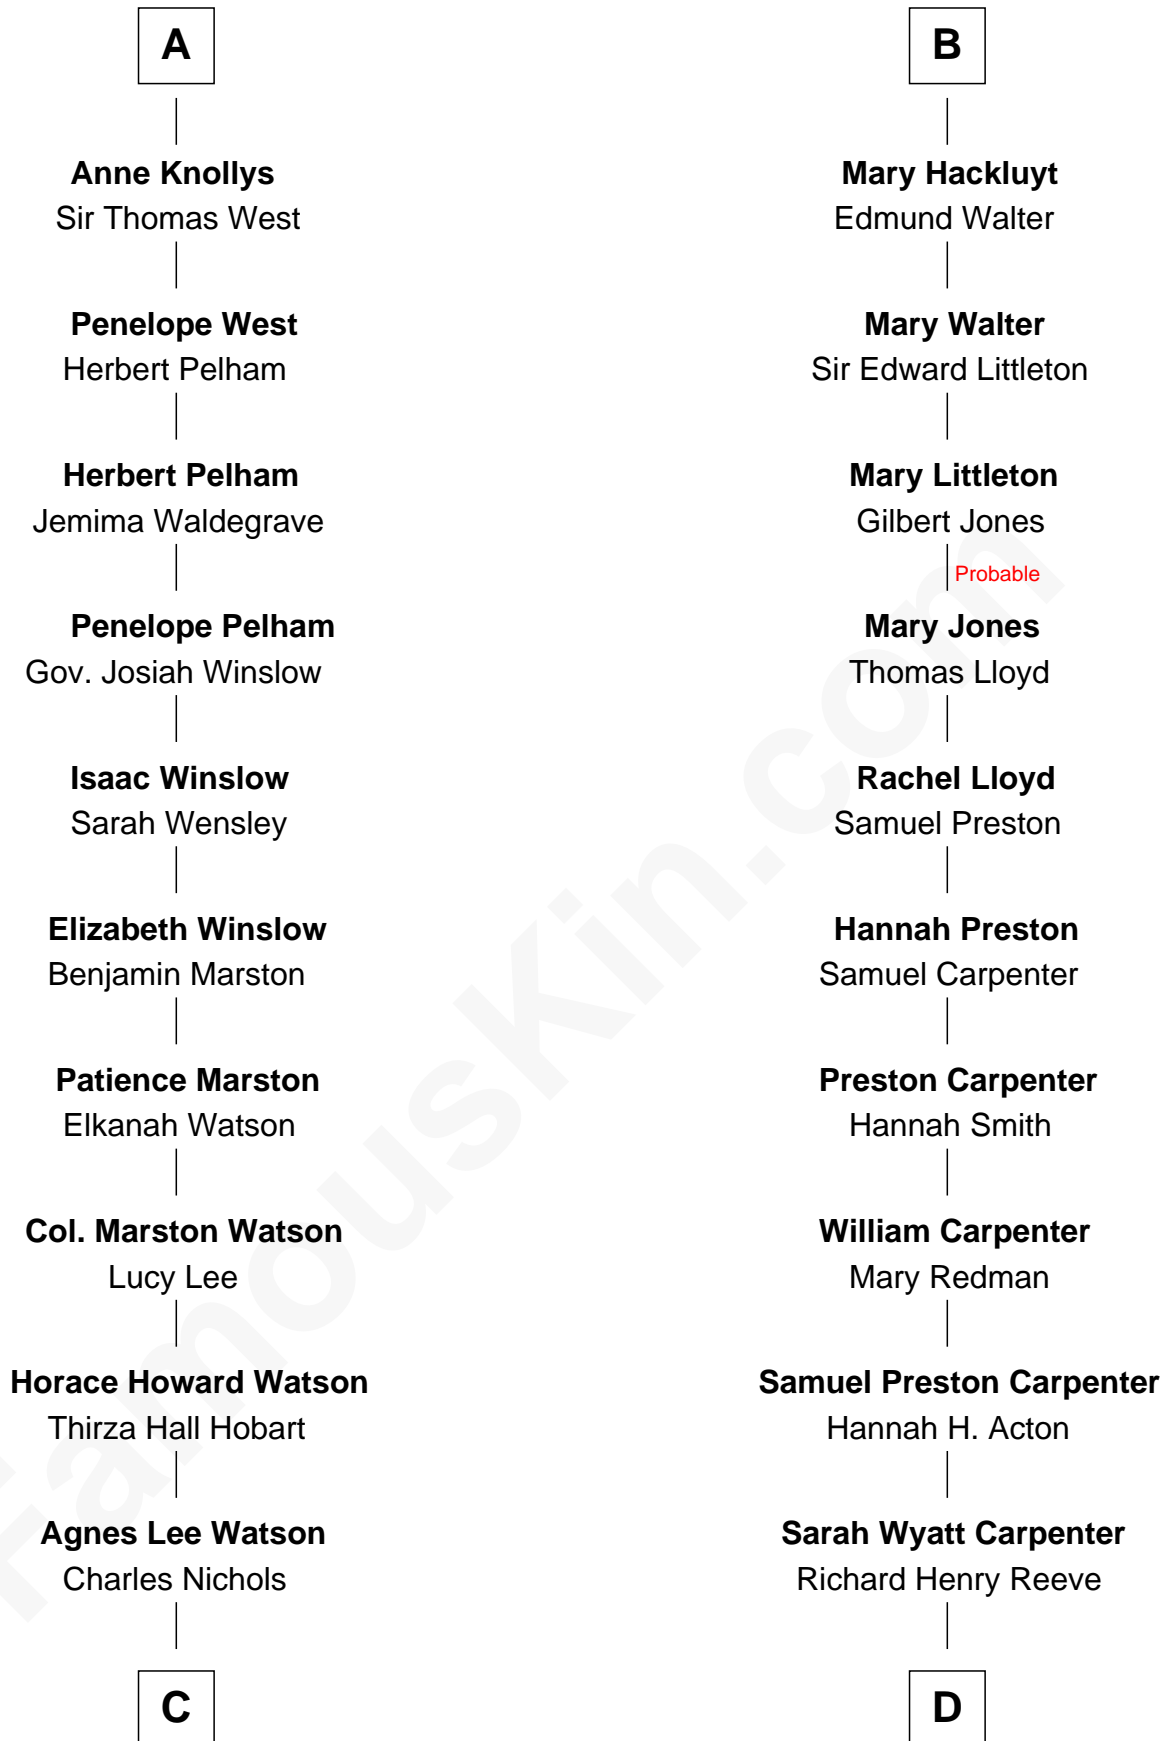

## Relationship Chart of

### John Cena

*Movie Actor and WWE Pro Wrestler*

20th cousin 1 time removed of

**Christopher Reeve**  
*Movie Actor*

**C**

**Charles H. Nichols**

Martha Emma Dix

**Charles Nichols**