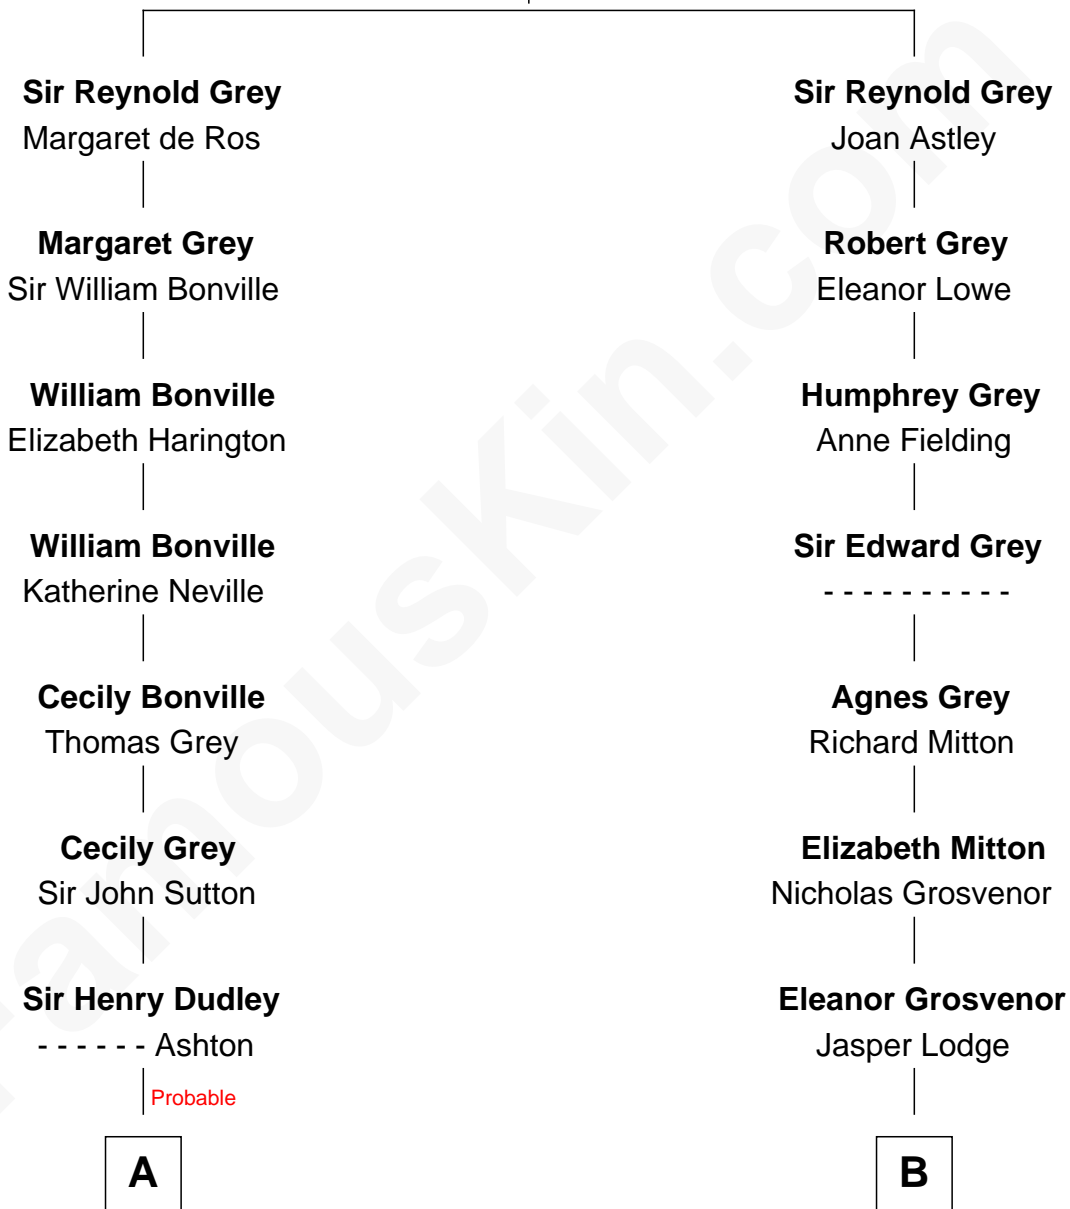

FamousKin.com

Relationship Chart of

John Cena

Movie Actor and WWE Pro Wrestler

19th cousin 2 times removed of

Ken Burns

Documentary Filmmaker

Sir Reynold de Grey
Eleanor le Strange