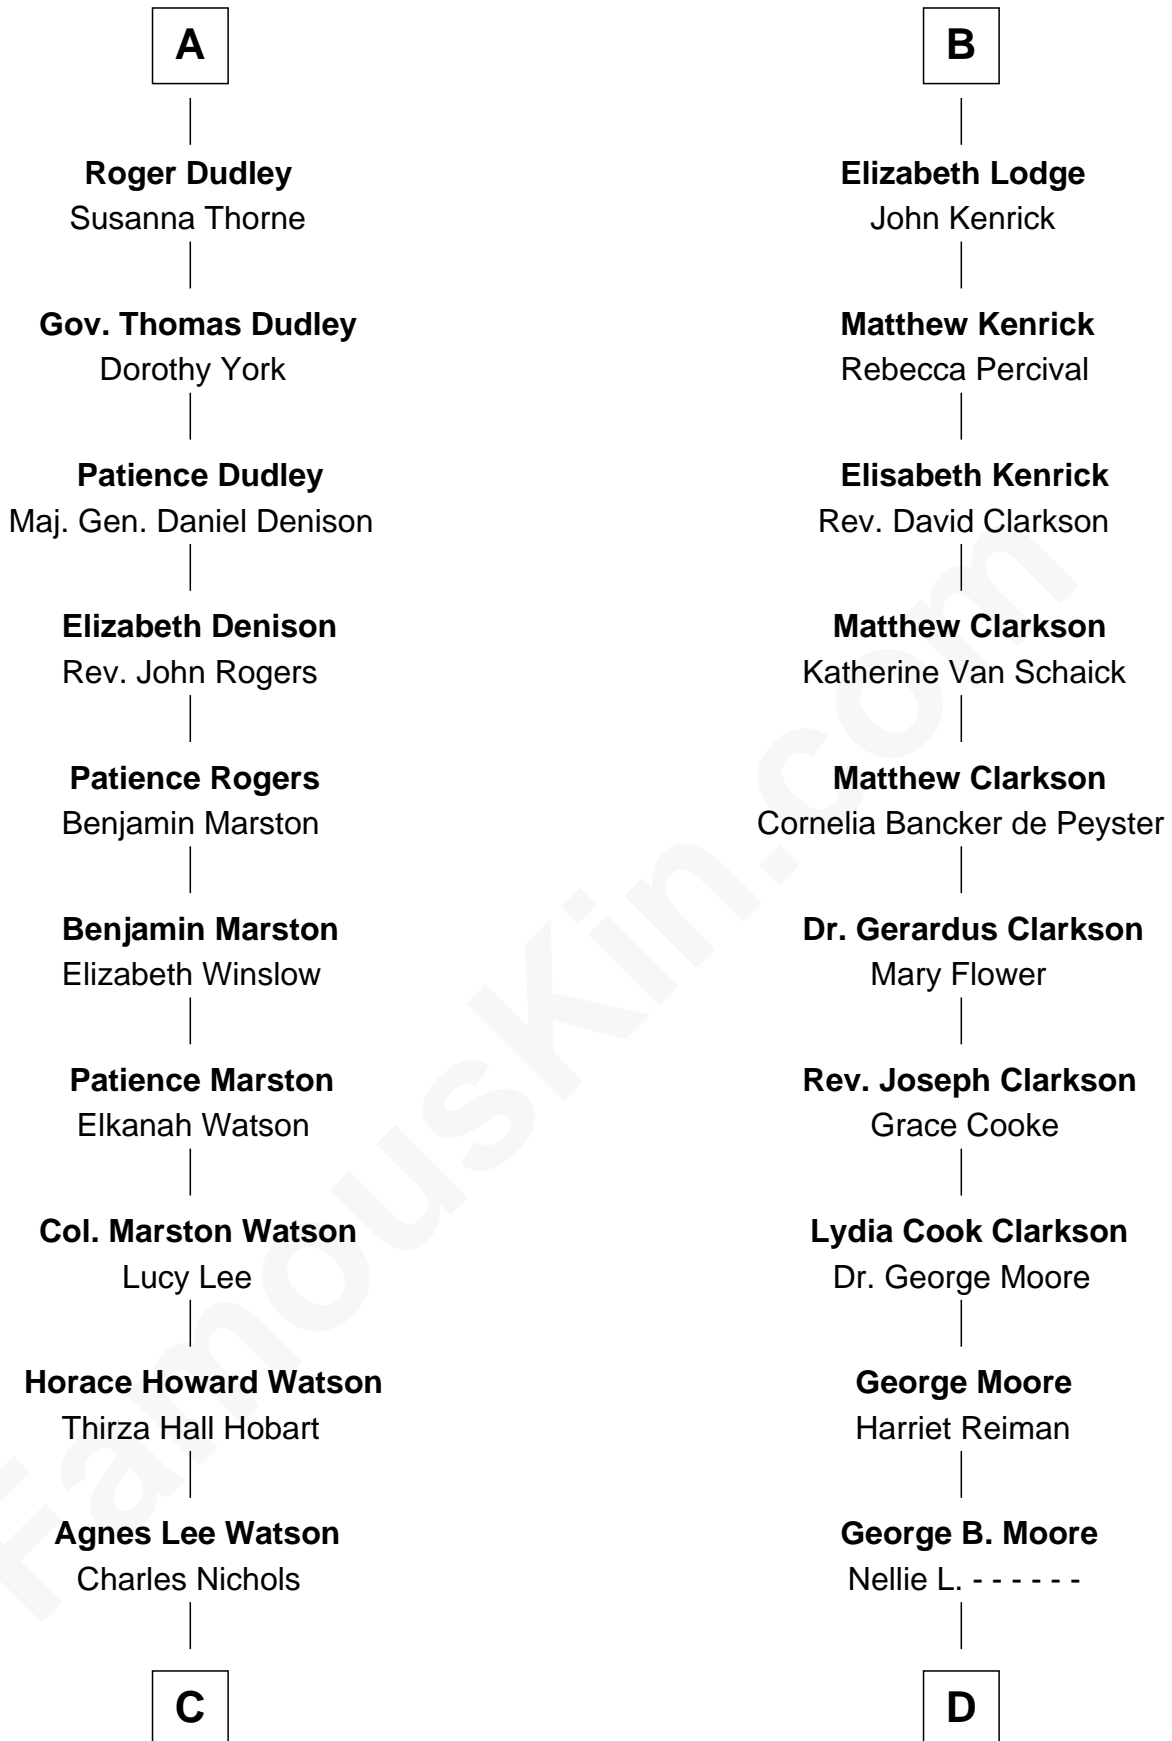

FamousKin.com

Relationship Chart of

John Cena

Movie Actor and WWE Pro Wrestler

19th cousin 2 times removed of

Ken Burns

Documentary Filmmaker

Sir Reynold de Grey
Eleanor le Strange