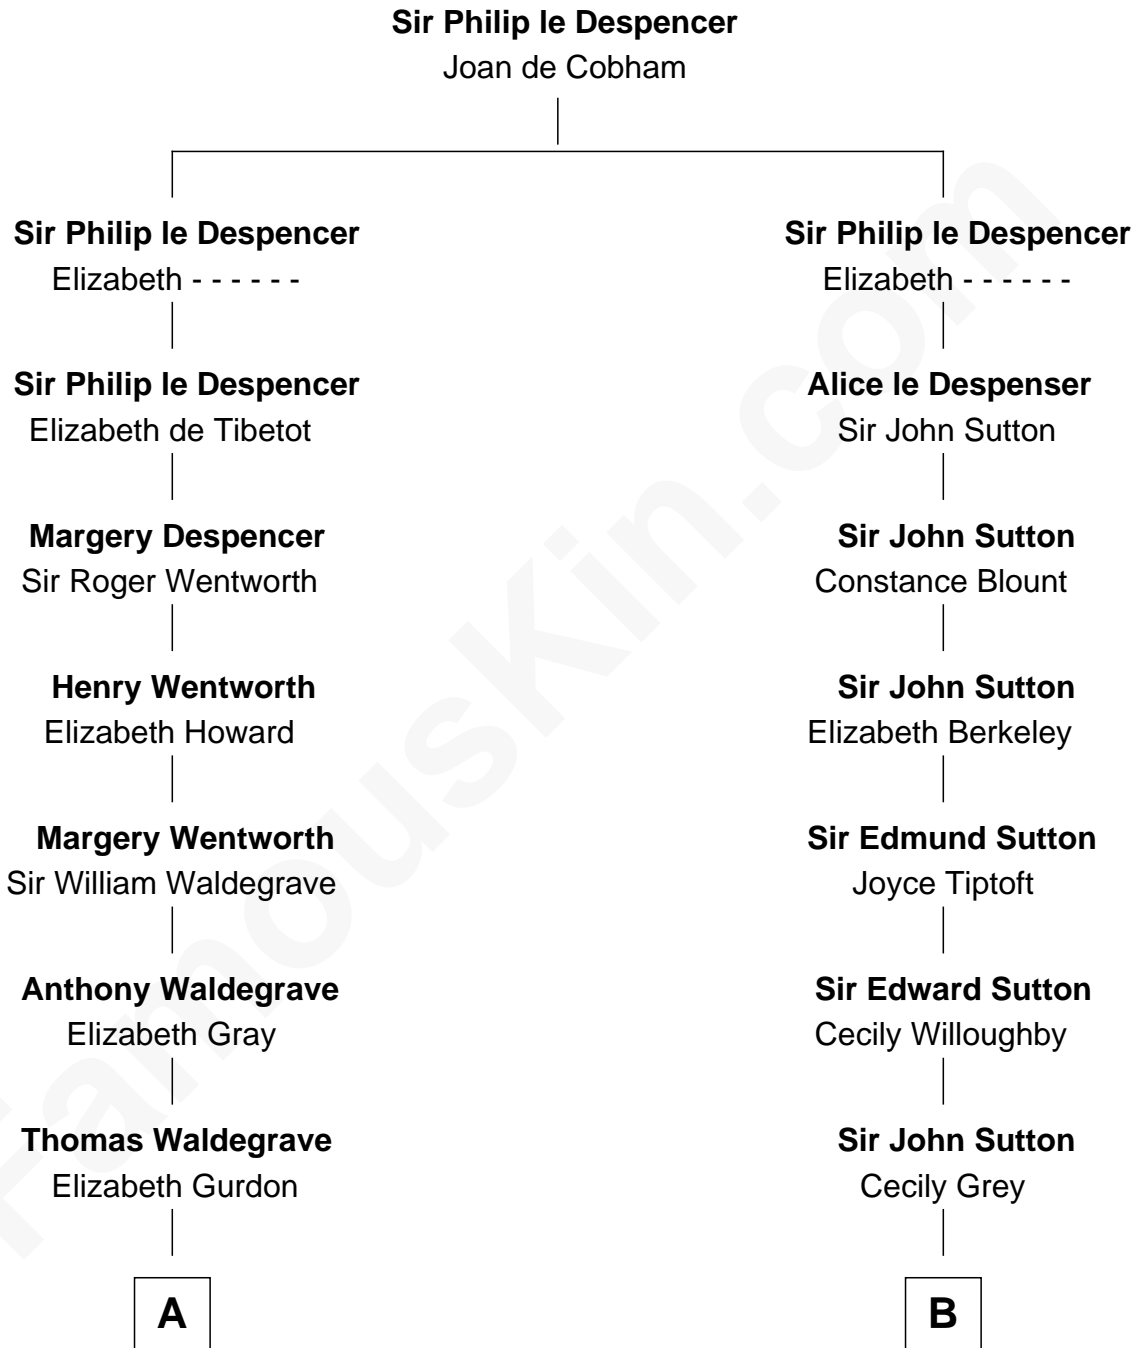

FamousKin.com

Relationship Chart of

John Cena

Movie Actor and WWE Pro Wrestler

17th cousin 3 times removed of

Colonel Robert Gould Shaw

U.S. Civil War leader of film "Glory" fame

C