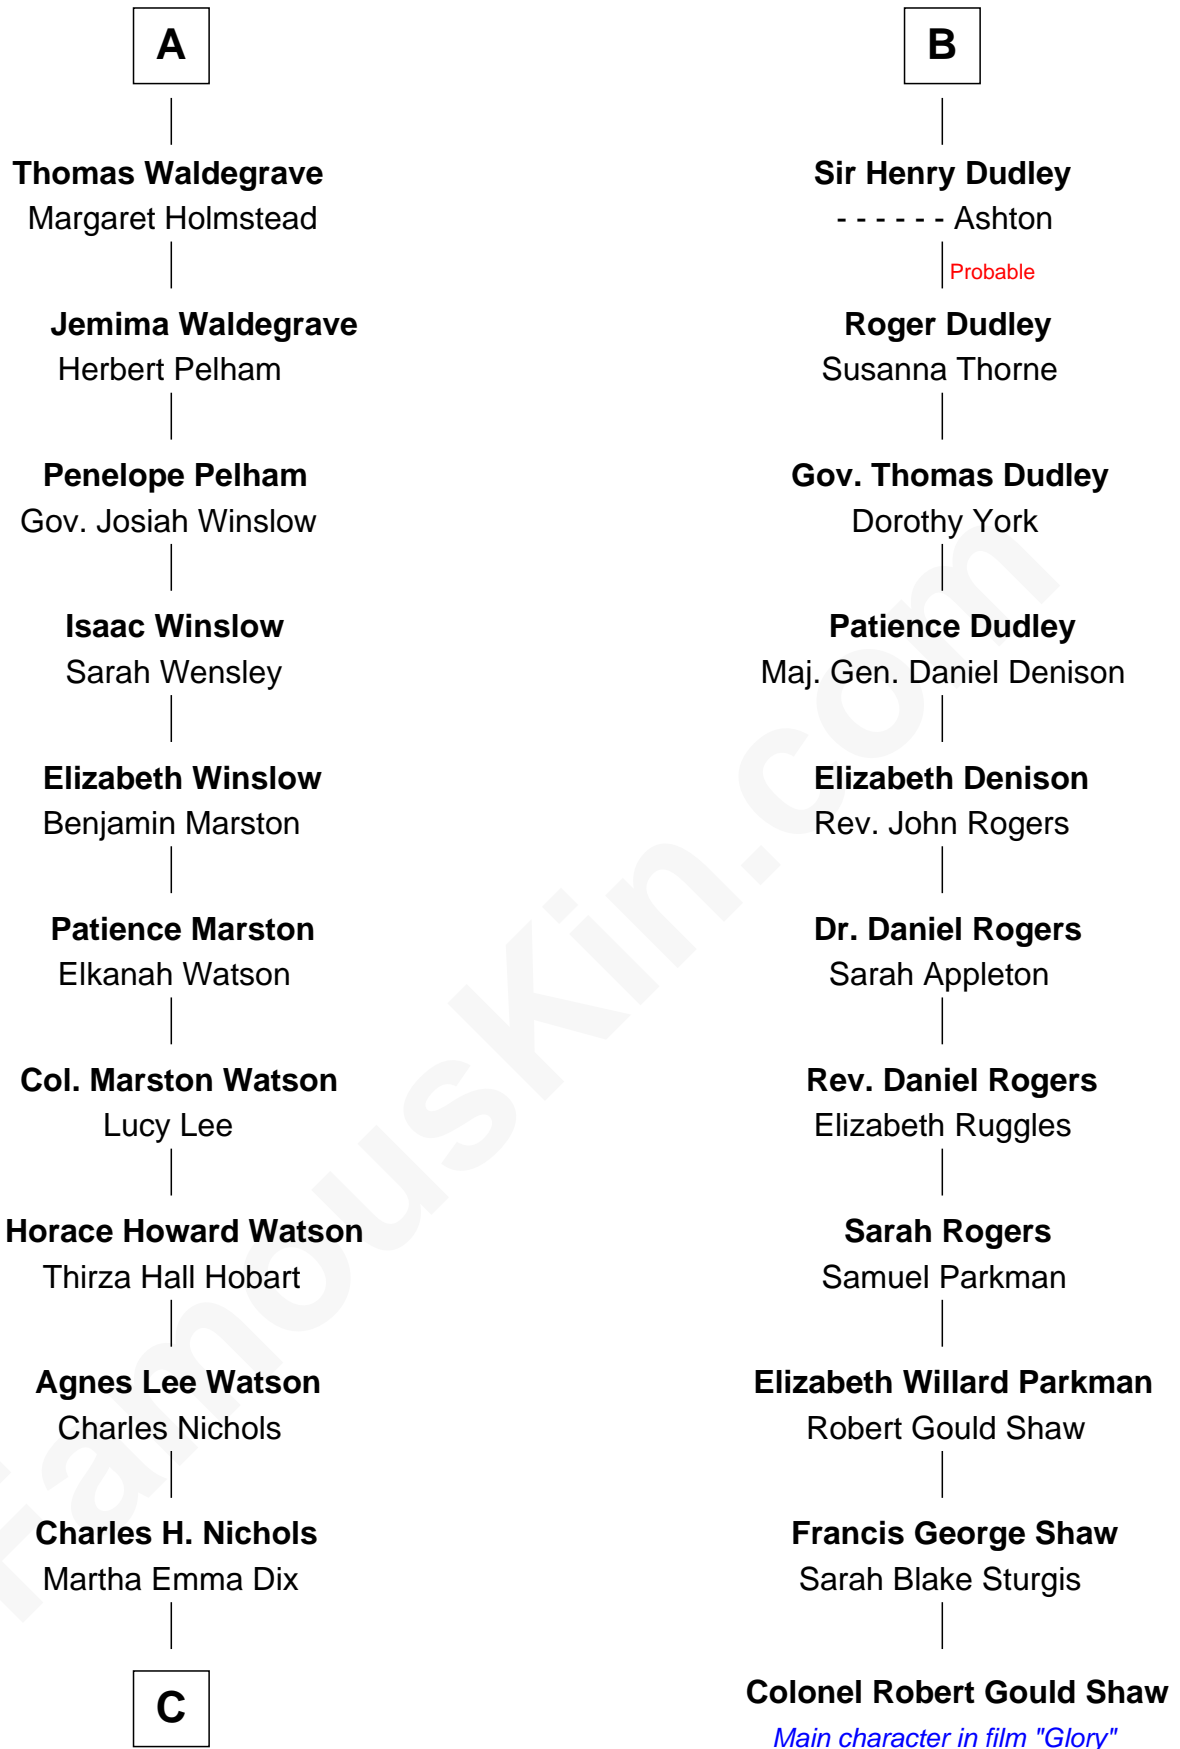

FamousKin.com

Relationship Chart of

John Cena

Movie Actor and WWE Pro Wrestler

17th cousin 3 times removed of

Colonel Robert Gould Shaw

U.S. Civil War leader of film "Glory" fame

C