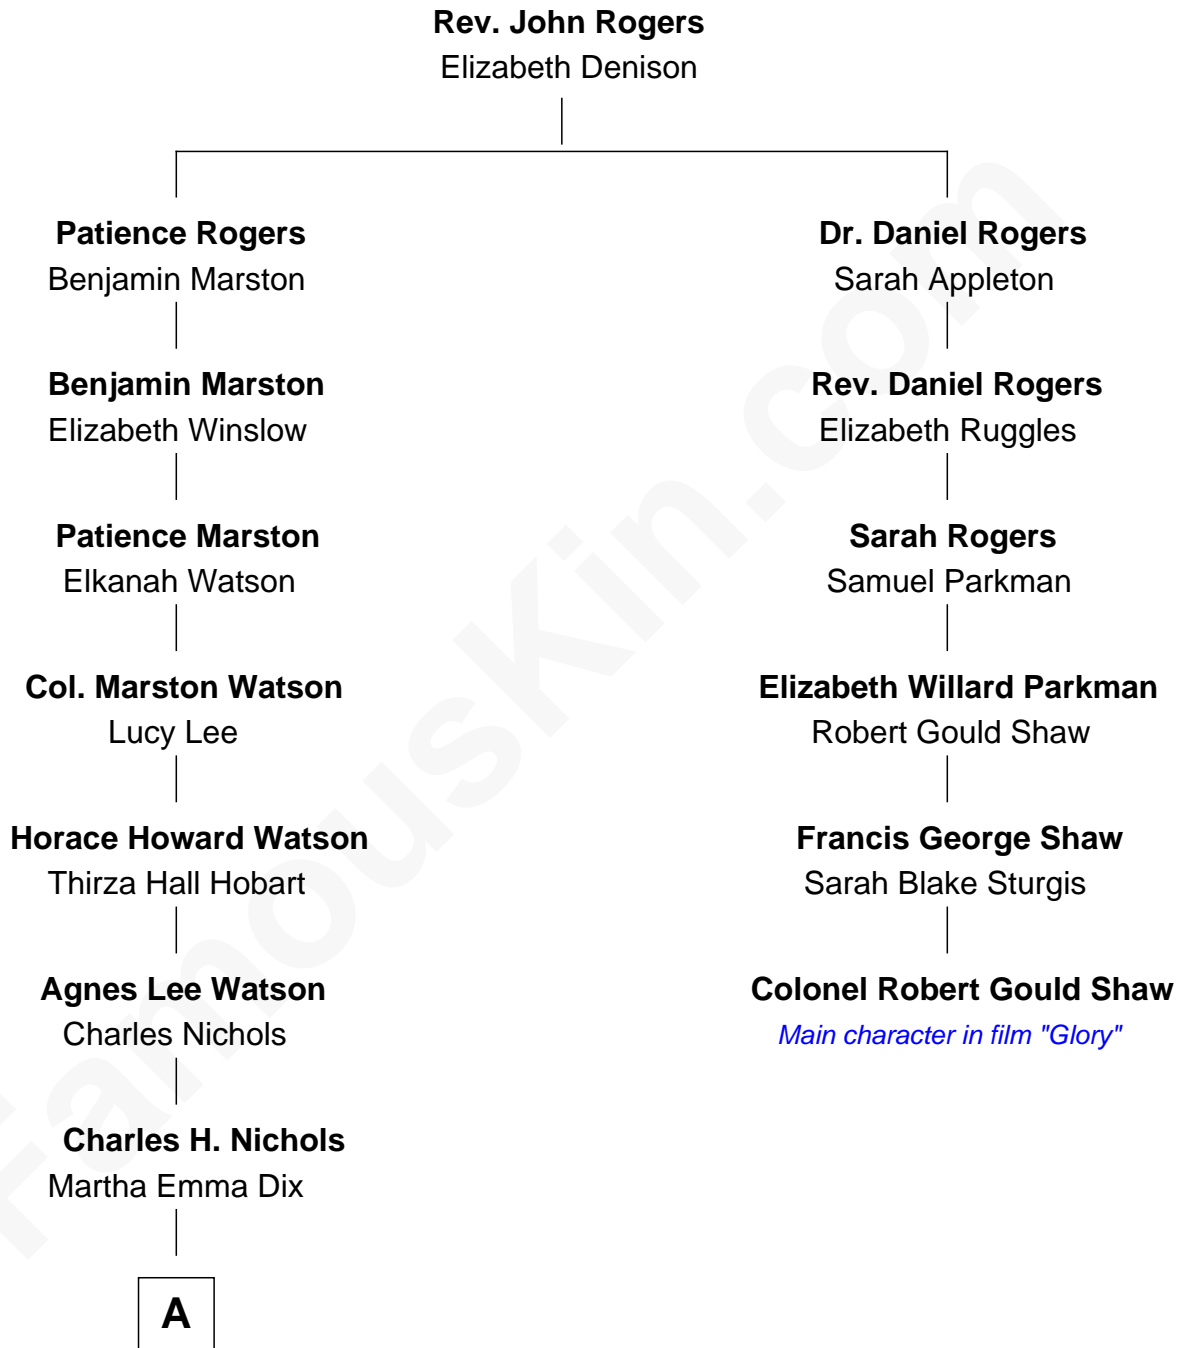

FamousKin.com

Relationship Chart of

John Cena

Movie Actor and WWE Pro Wrestler

5th cousin 5 times removed of

Colonel Robert Gould Shaw

U.S. Civil War leader of film "Glory" fame

A