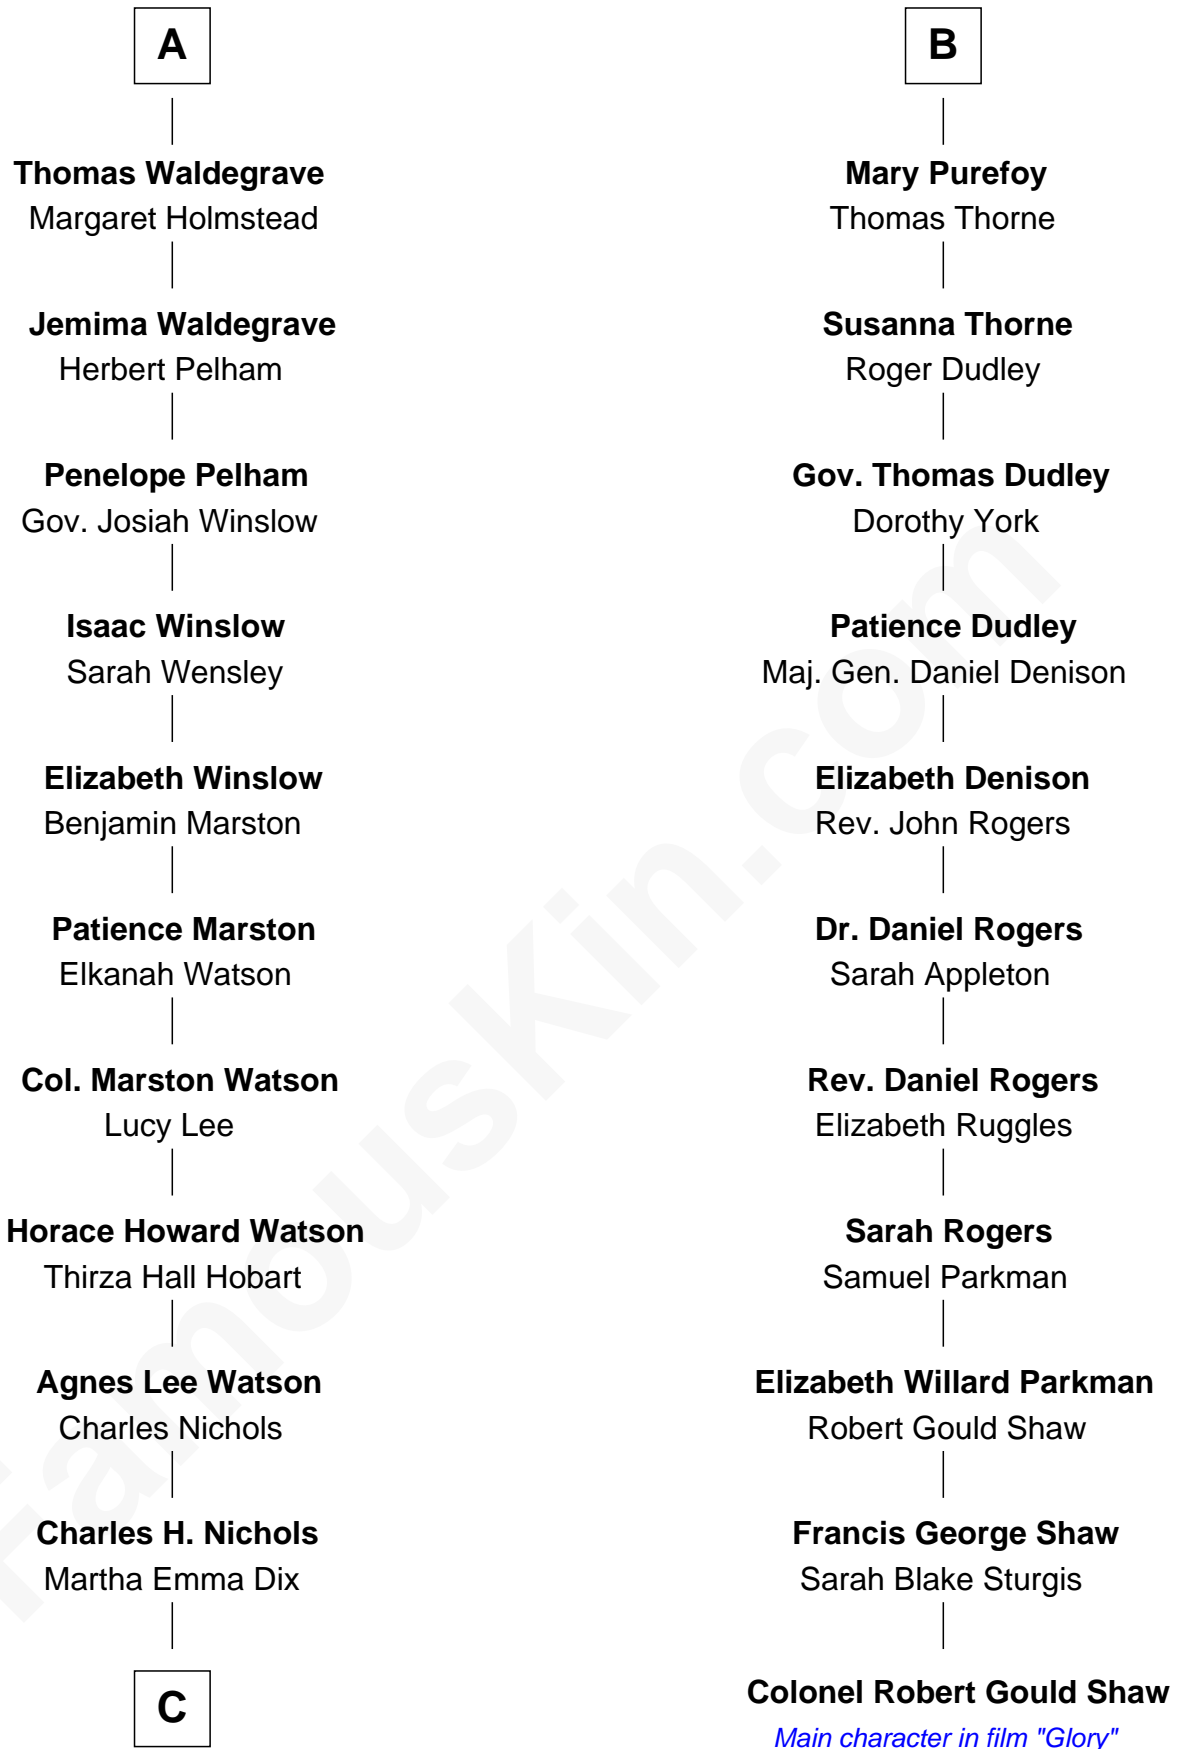

FamousKin.com

Relationship Chart of

John Cena

Movie Actor and WWE Pro Wrestler

17th cousin 3 times removed of

Colonel Robert Gould Shaw

U.S. Civil War leader of film "Glory" fame

Sir John Howard

Alice de Bois

C

—
Charles Nichols
Julia Ellen Skelton

—
Natalie Nichols
Ulysses John Lupien

—
Carol Frances Lupien
John Joseph Cena

—
John Cena
Actor and Pro Wrestler

FamousKin.com