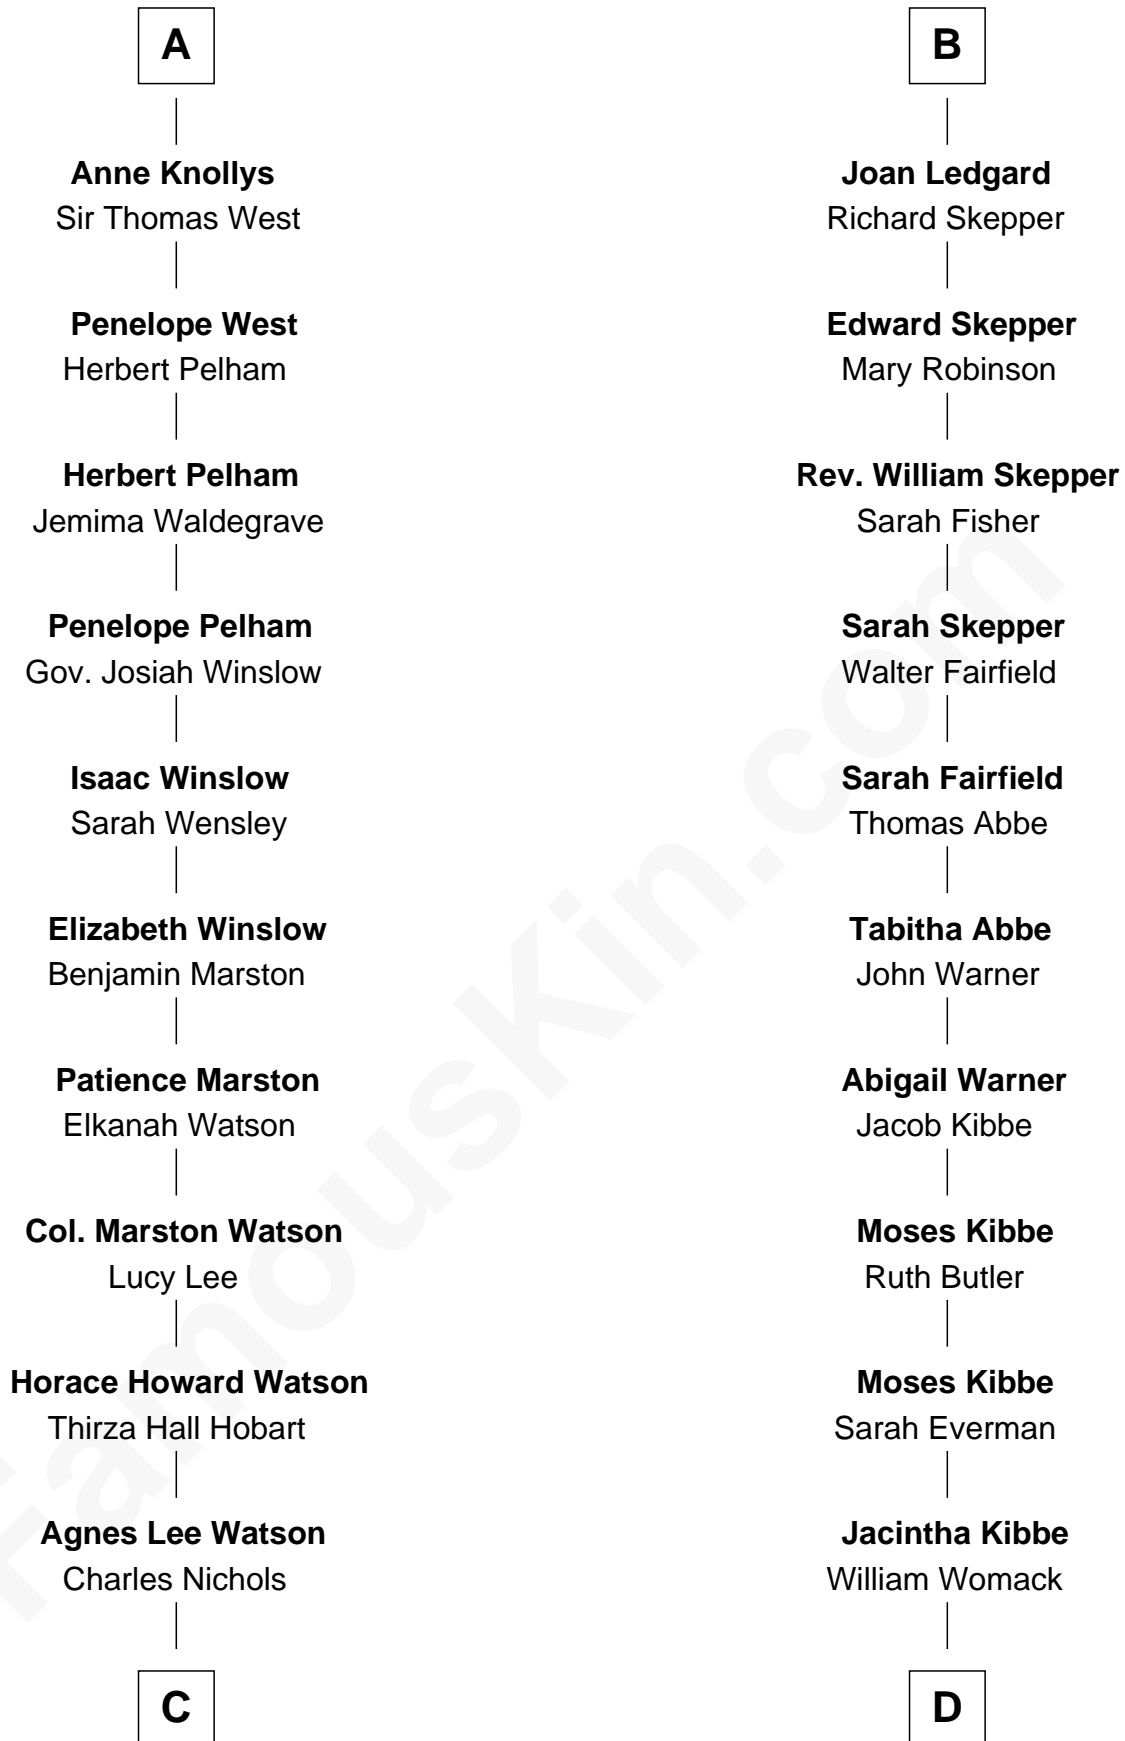

FamousKin.com

Relationship Chart of

John Cena

Movie Actor and WWE Pro Wrestler

19th cousin 2 times removed of

Roy Rogers

Cowboy movie actor and singer

Sir Thomas de Beauchamp

Katherine de Mortimer

C

Charles H. Nichols

Martha Emma Dix

Charles Nichols

Julia Ellen Skelton

Natalie Nichols

Ulysses John Lupien