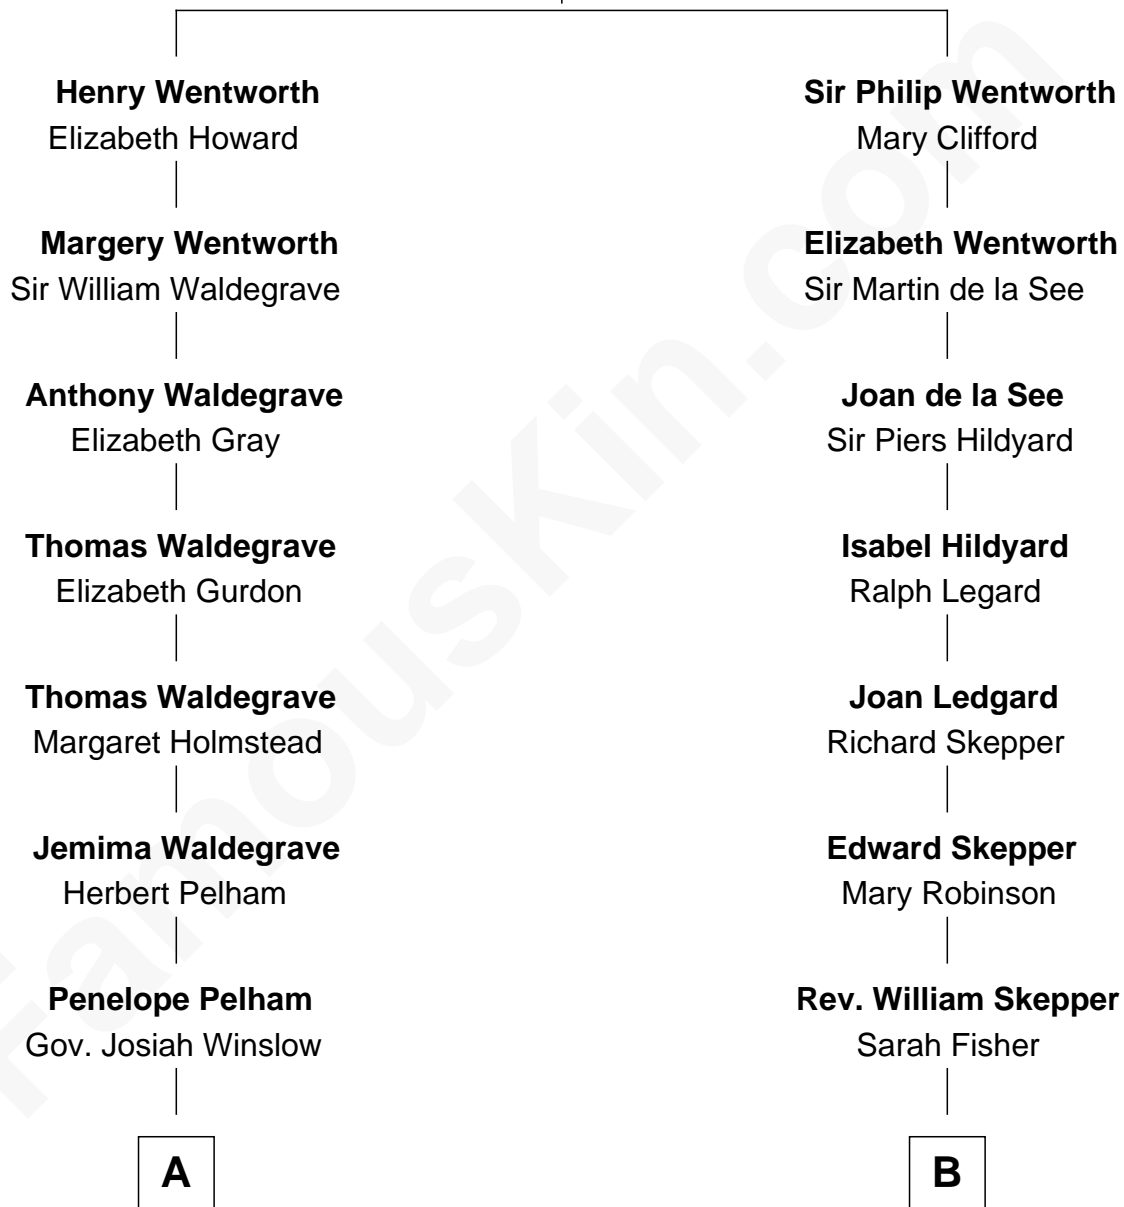

FamousKin.com

Relationship Chart of

John Cena

Movie Actor and WWE Pro Wrestler

16th cousin 1 time removed of

Roy Rogers

Cowboy movie actor and singer

Sir Roger Wentworth

Margery Despencer

John Cena photo by [Edward Joseph Hersom II](#)

Roy Rogers photo by [frontrowkid](#) [\(CC BY-SA 2.0\)](#)