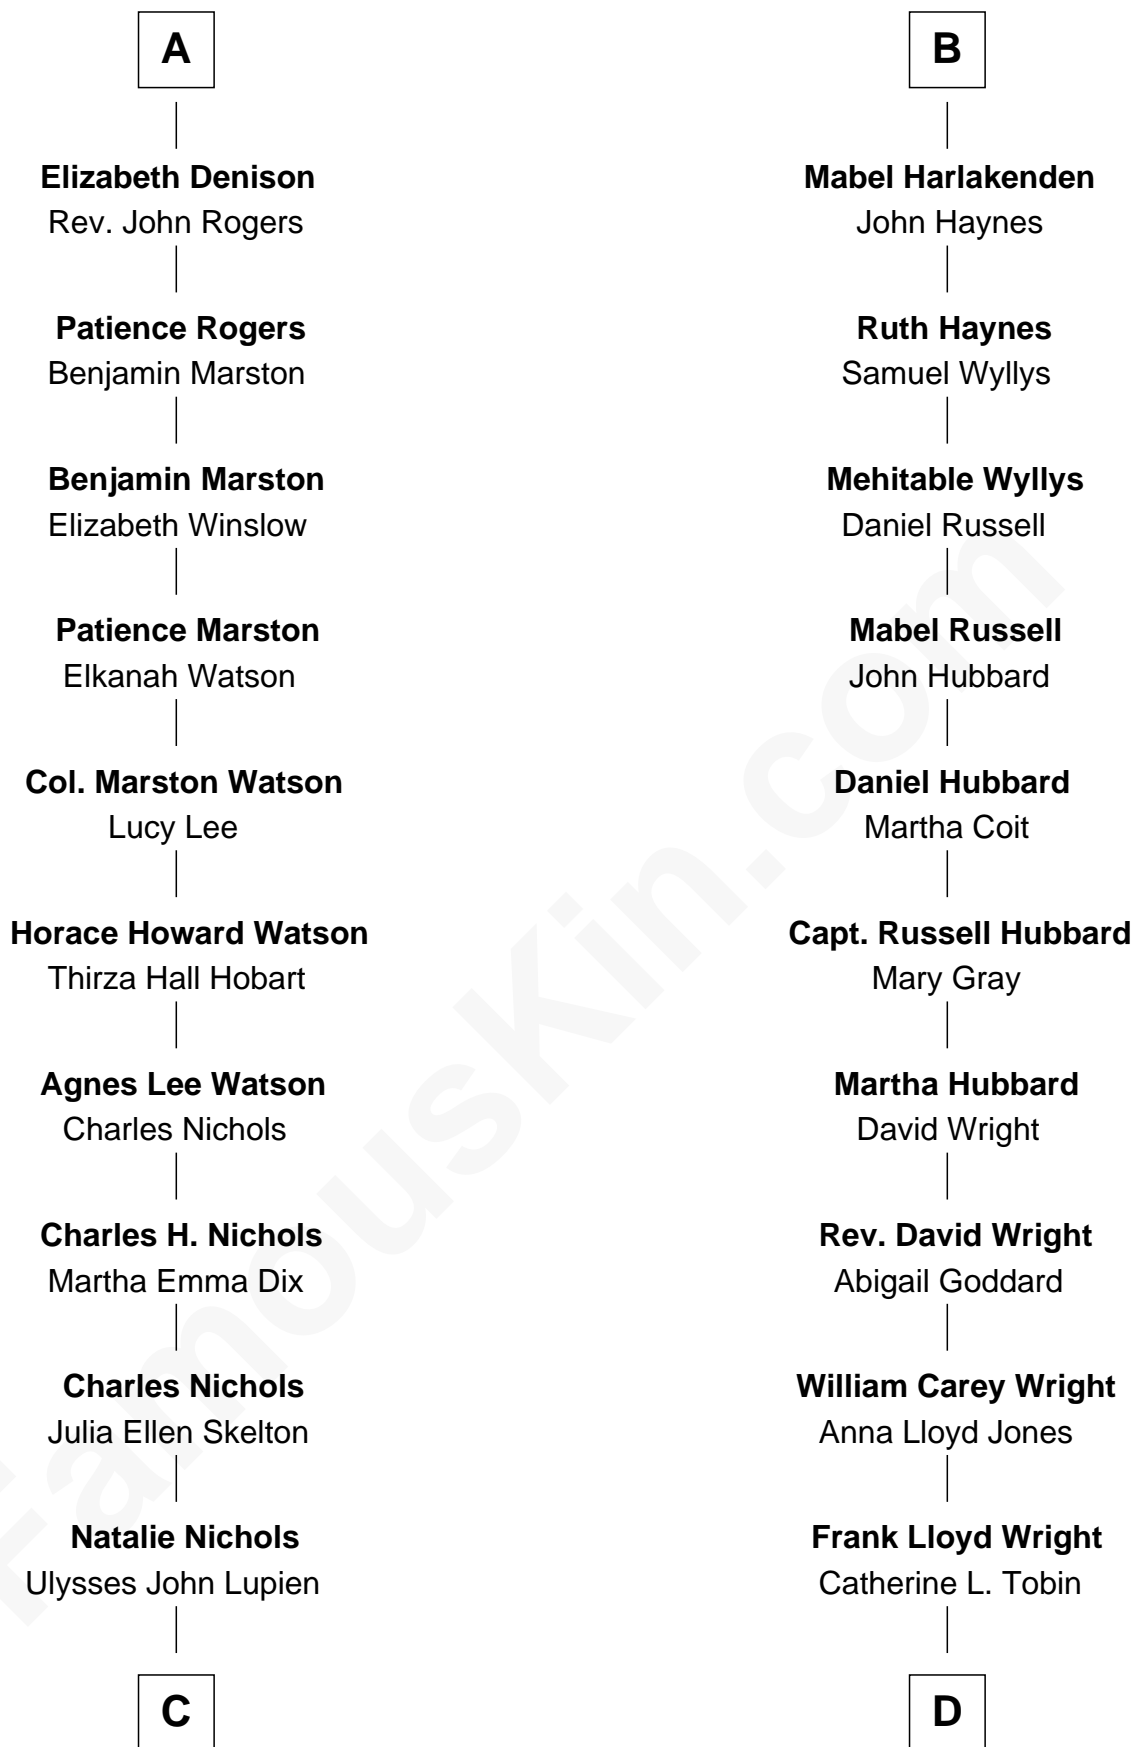

FamousKin.com Relationship Chart of

John Cena

Movie Actor and WWE Pro Wrestler

18th cousin of

Anne Baxter

Movie Actress

Sir Richard Neville

Alice Montagu