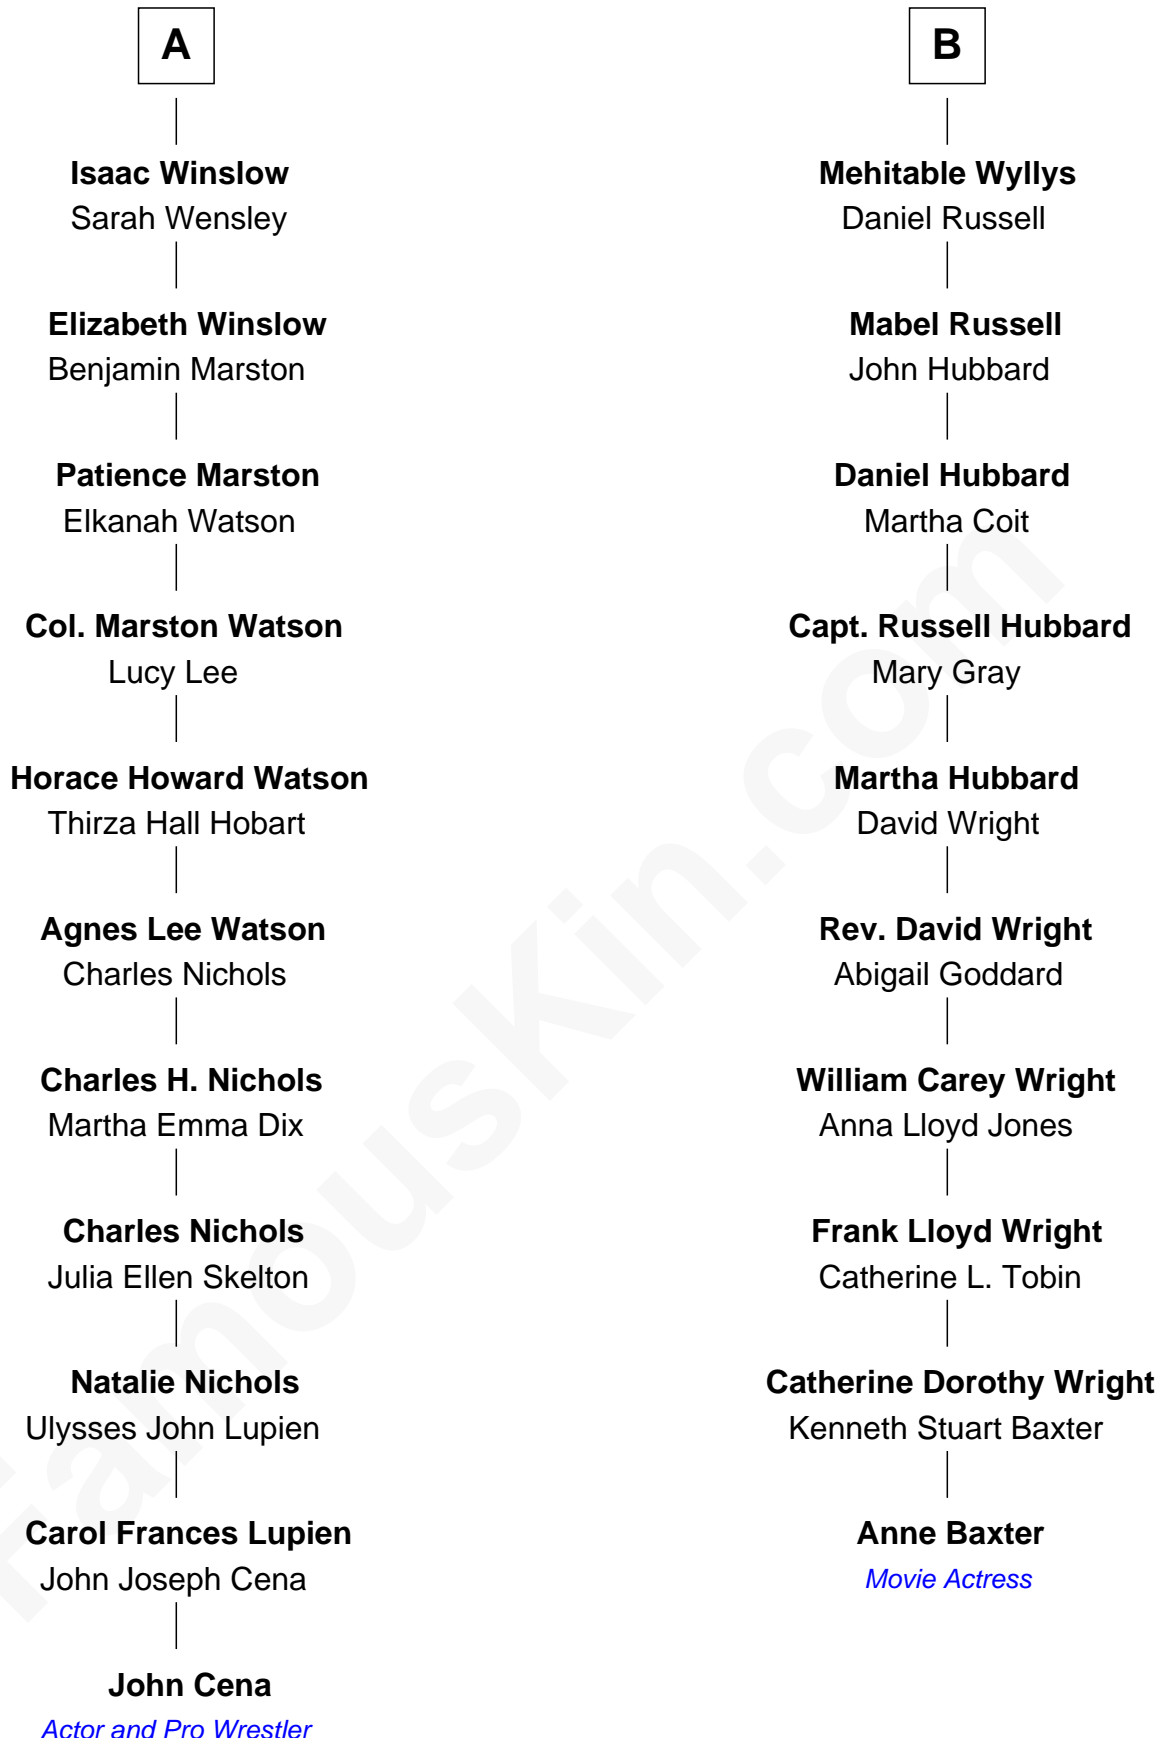

FamousKin.com

Relationship Chart of

John Cena

Movie Actor and WWE Pro Wrestler

16th cousin 1 time removed of

Anne Baxter
Movie Actress

John Cena photo by [Edward Joseph Hersom II](#)