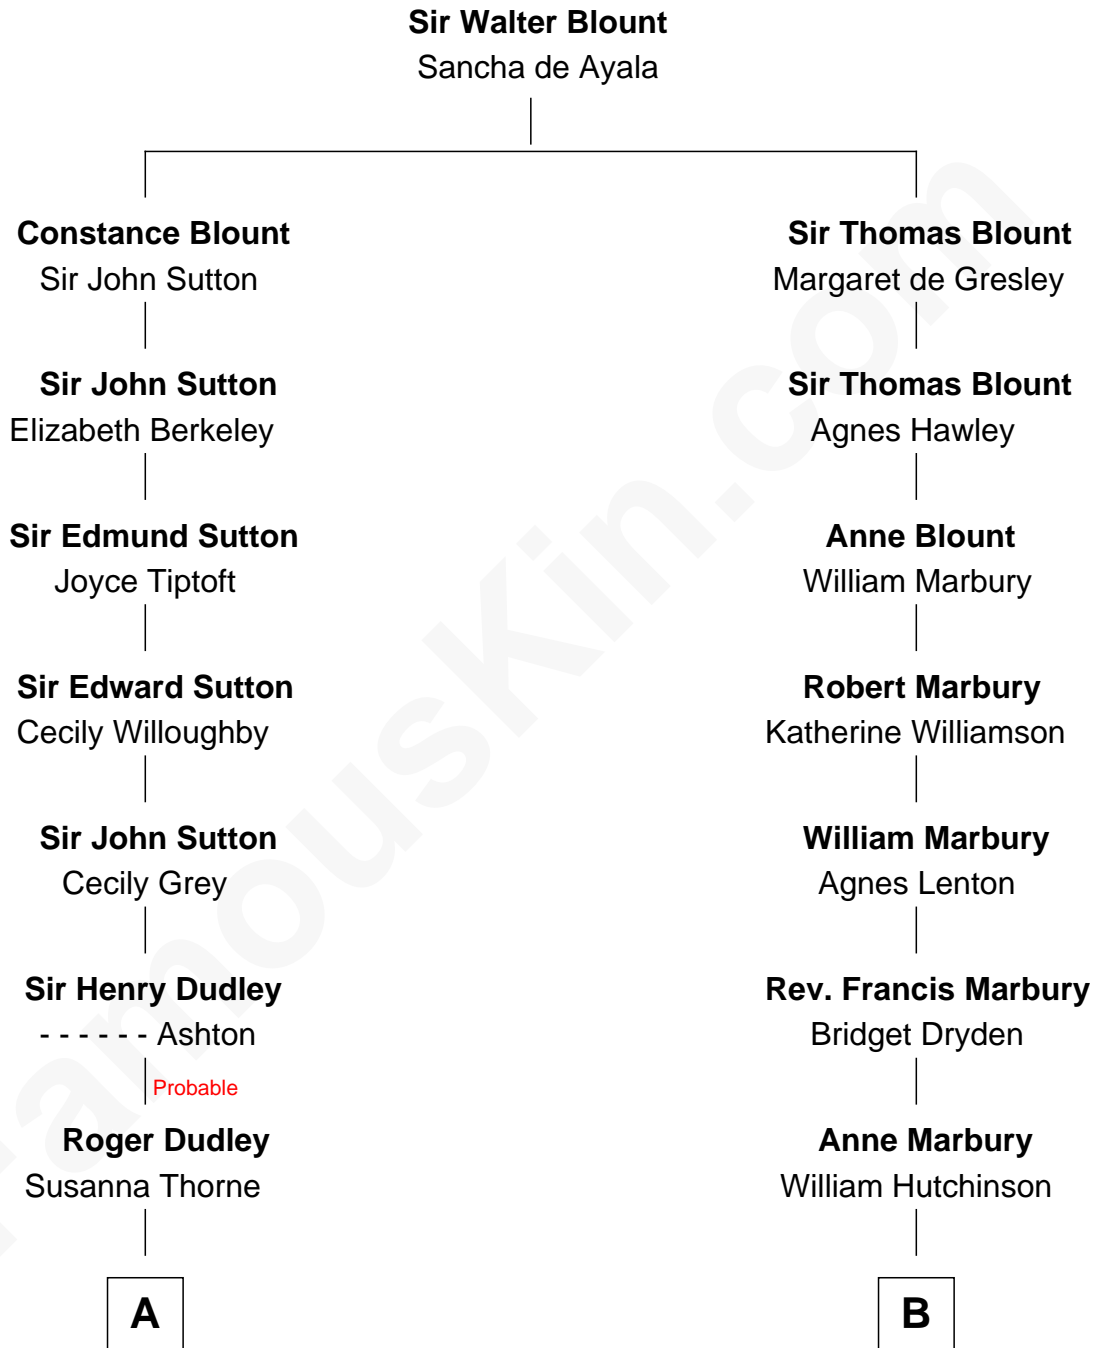

FamousKin.com

Relationship Chart of

John Cena

Movie Actor and WWE Pro Wrestler

18th cousin 2 times removed of

George H. W. Bush
41st U.S. President

C

Charles Nichols
Julia Ellen Skelton

Natalie Nichols
Ulysses John Lupien

Carol Frances Lupien
John Joseph Cena

John Cena
Actor and Pro Wrestler

D

Prescott Sheldon Bush
Dorothy Wear Walker

George H. W. Bush
41st U.S. President

FamousKin.com