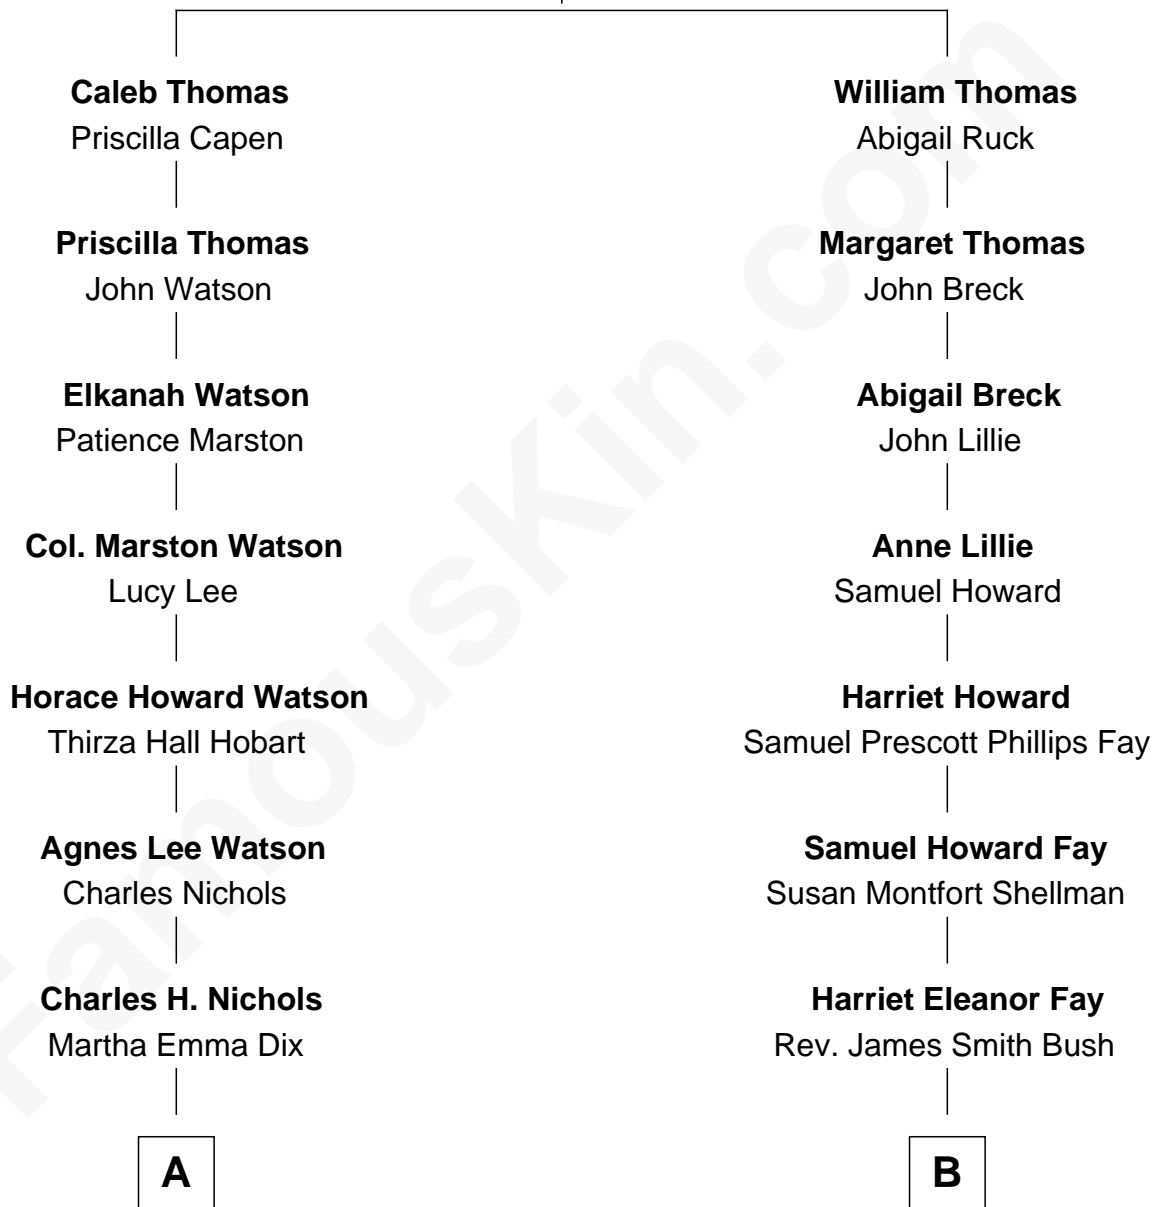

FamousKin.com

Relationship Chart of

John Cena

Movie Actor and WWE Pro Wrestler

9th cousin 1 time removed of

George H. W. Bush
41st U.S. President

Nathaniel Thomas
Deborah Jacob

A

Charles Nichols
Julia Ellen Skelton

Natalie Nichols
Ulysses John Lupien

Carol Frances Lupien
John Joseph Cena

John Cena
Actor and Pro Wrestler

B

Samuel Prescott Bush
Flora Sheldon

Prescott Sheldon Bush
Dorothy Wear Walker

George H. W. Bush
41st U.S. President

FamousKin.com