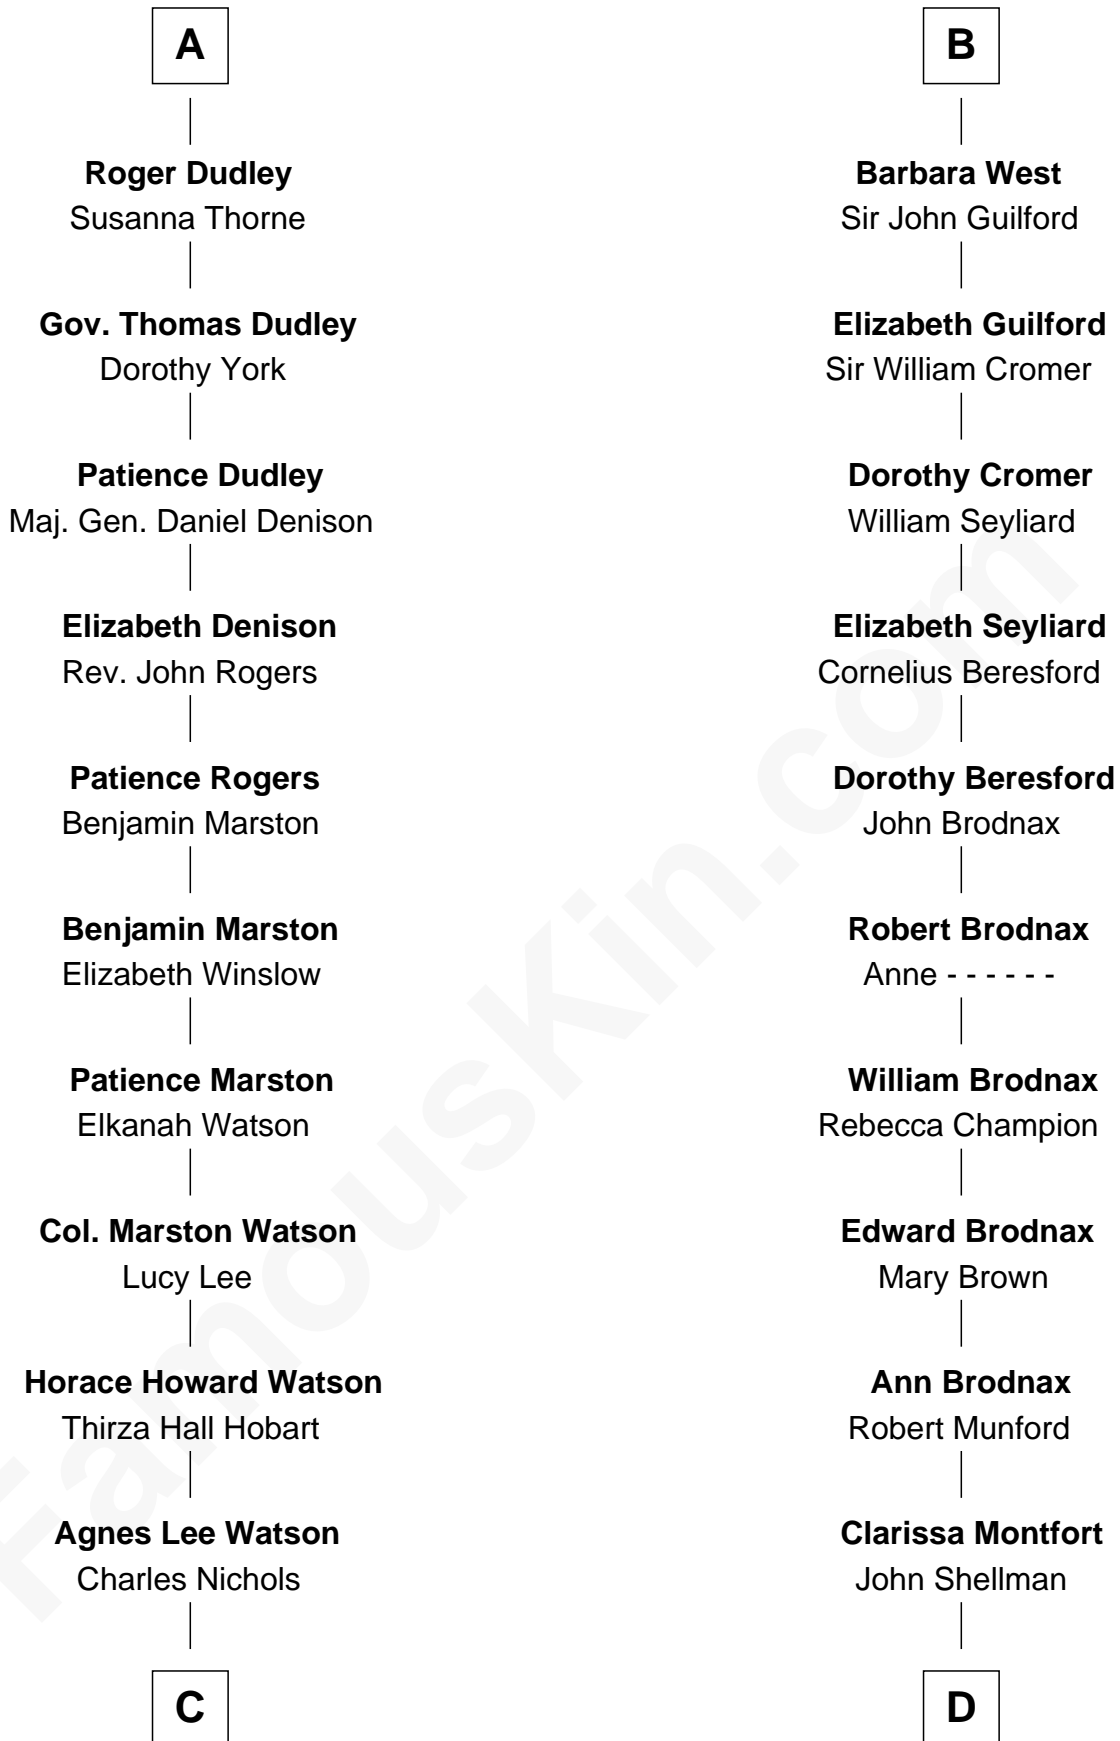

# FamousKin.com Relationship Chart of

**John Cena**

*Movie Actor and WWE Pro Wrestler*

21st cousin of

**George H. W. Bush**

*41st U.S. President*

**C**

**Charles H. Nichols**

*Actor and Pro Wrestler*

**D**

**Susan Montfort Shellman**

Samuel Howard Fay

**Harriet Eleanor Fay**

Rev. James Smith Bush

**Samuel Prescott Bush**

Flora Sheldon

**Prescott Sheldon Bush**

Dorothy Wear Walker

**George H. W. Bush**

*41st U.S. President*