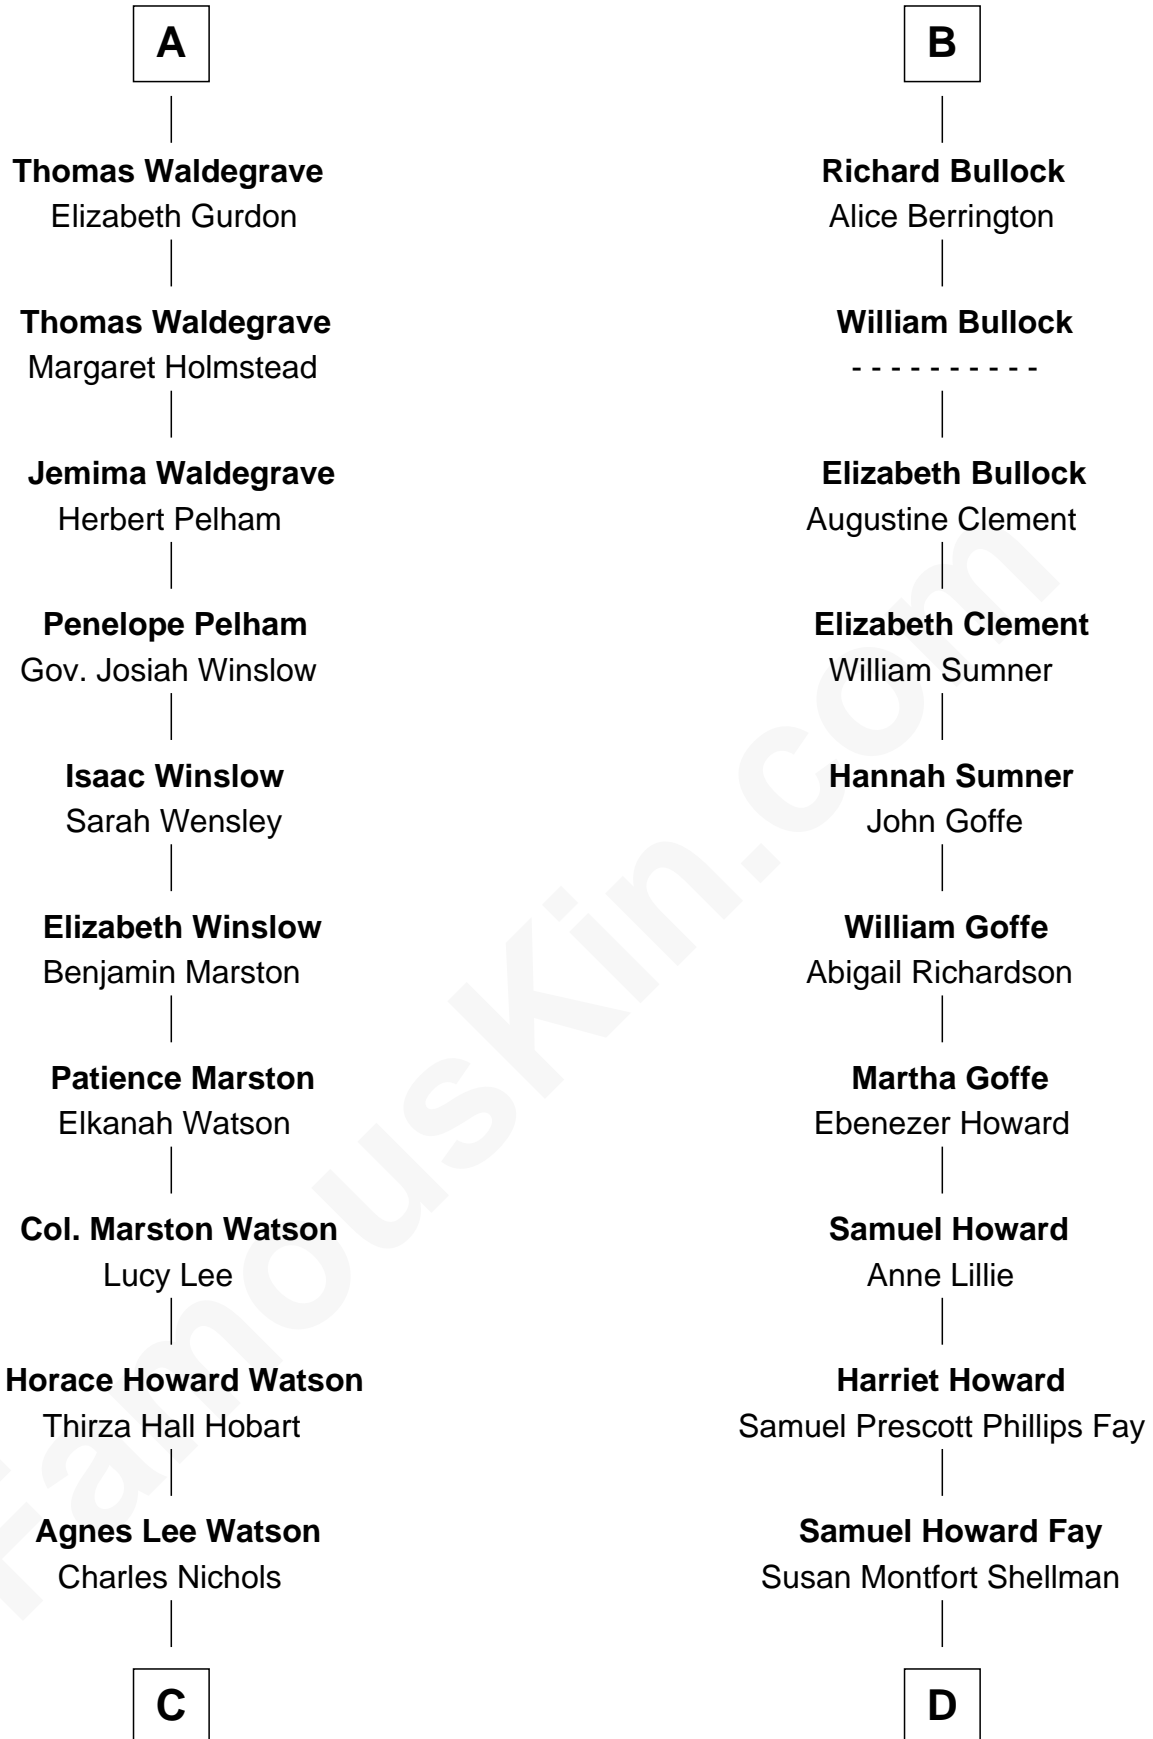

FamousKin.com

Relationship Chart of

John Cena

Movie Actor and WWE Pro Wrestler

20th cousin 1 time removed of

George H. W. Bush
41st U.S. President

Bartholomew de Badlesmere

Margaret de Clare

Margaret de Badlesmere

Sir John de Tibetot

Sir Robert de Tibetot

Margaret Deincourt

Elizabeth de Tibetot

Sir Philip le Despencer

Margery Despencer

Sir Roger Wentworth

Henry Wentworth

Elizabeth Howard

Margery Wentworth

Sir William Waldegrave

Anthony Waldegrave

Elizabeth Gray

A

Maud de Badlesmere

Sir William Norreys

Margaret Norreys

Gilbert Bullock

Thomas Bullock

Alice Kingsmill

B

C

Charles H. Nichols