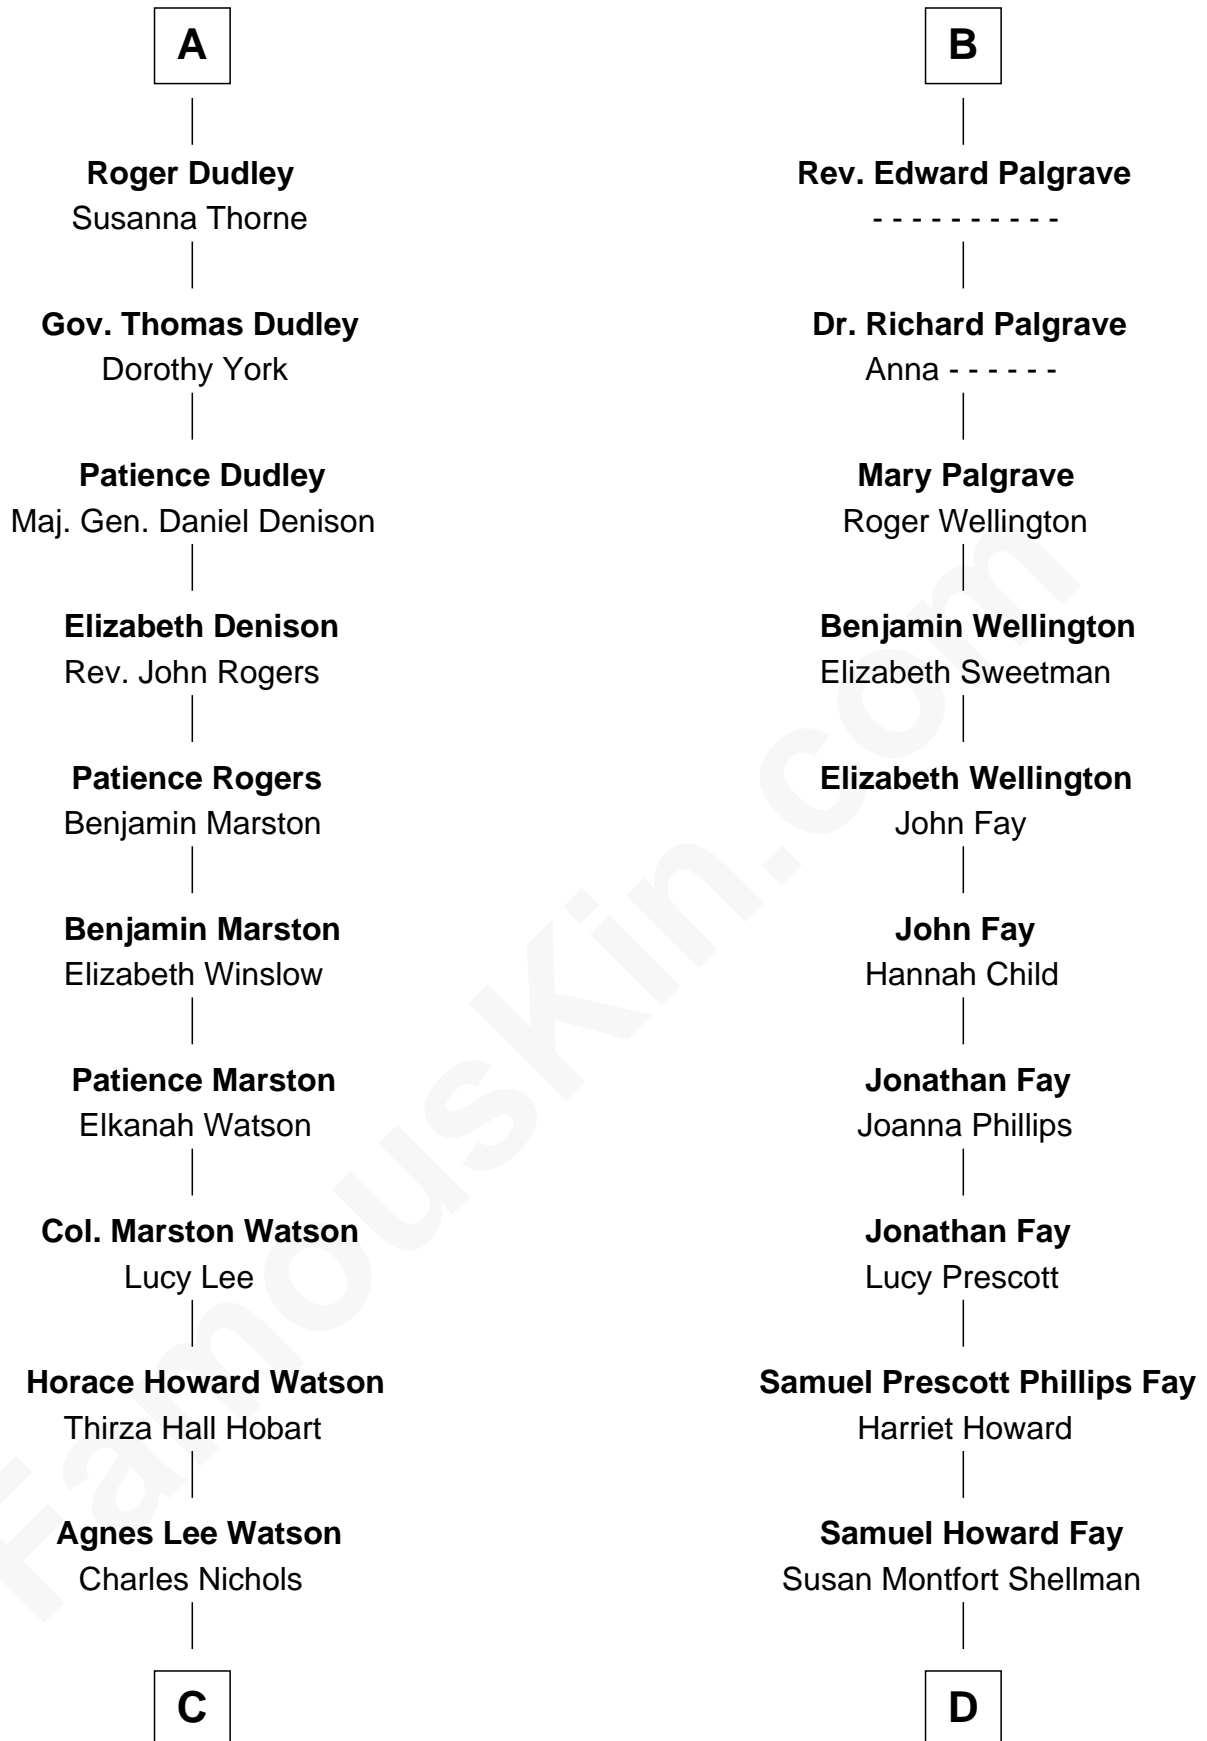

FamousKin.com

Relationship Chart of

John Cena

Movie Actor and WWE Pro Wrestler

20th cousin 1 time removed of

George H. W. Bush
41st U.S. President

C

Charles H. Nichols

Actor and Pro Wrestler

D

Harriet Eleanor Fay

Rev. James Smith Bush

Samuel Prescott Bush

Flora Sheldon

Prescott Sheldon Bush

Dorothy Wear Walker