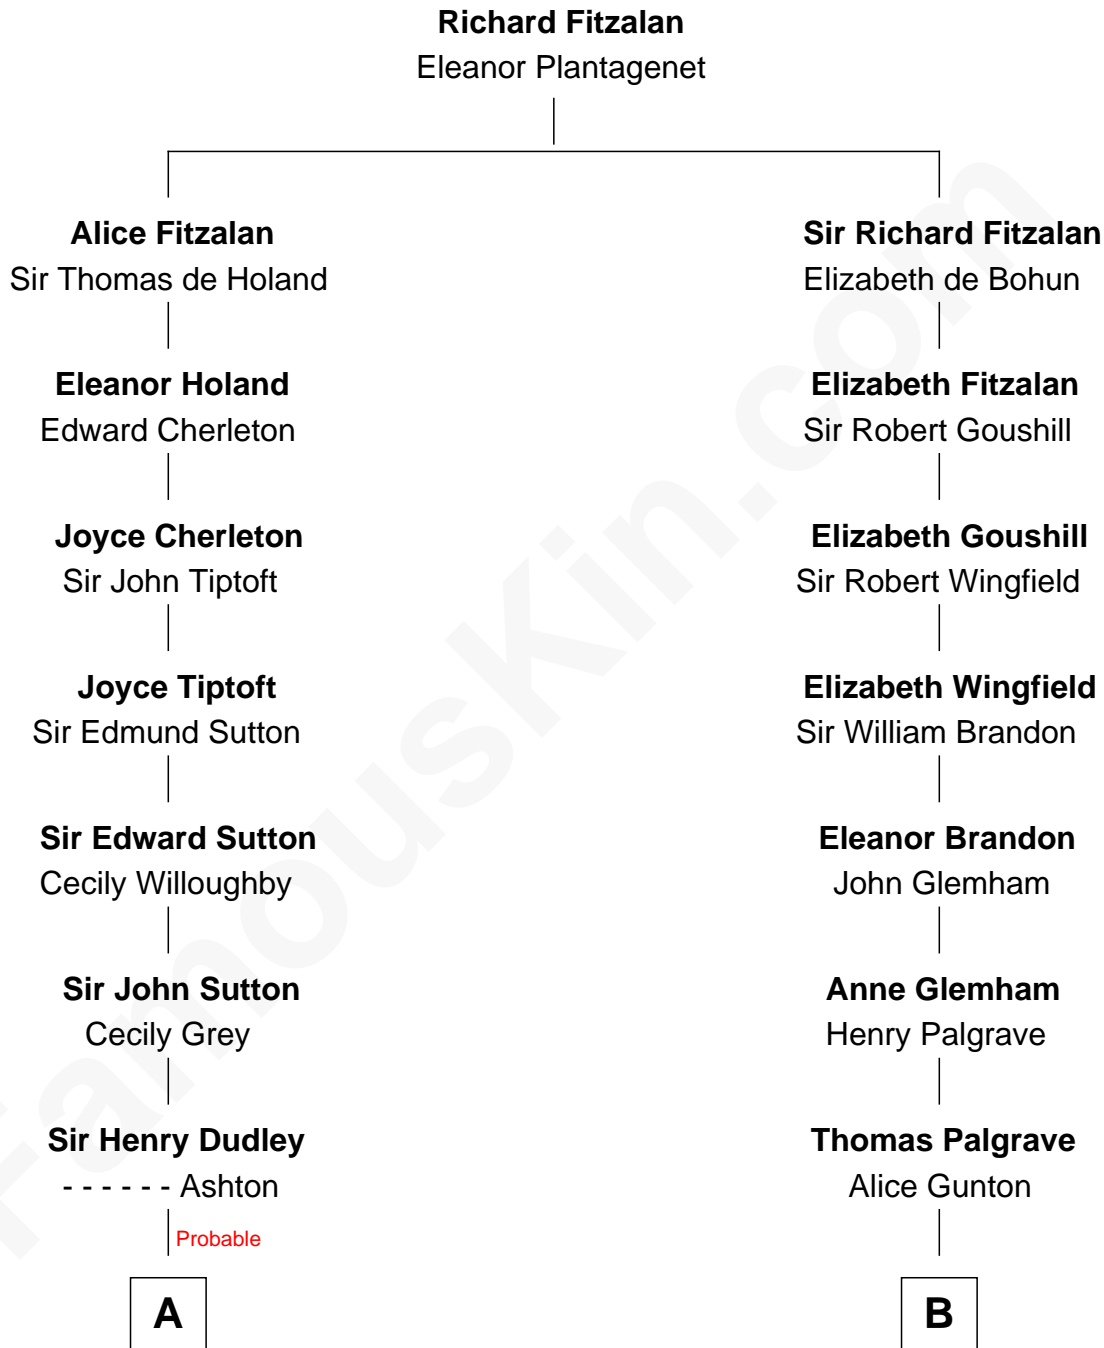

FamousKin.com

Relationship Chart of

John Cena

Movie Actor and WWE Pro Wrestler

20th cousin 1 time removed of

George H. W. Bush
41st U.S. President

C

Charles H. Nichols