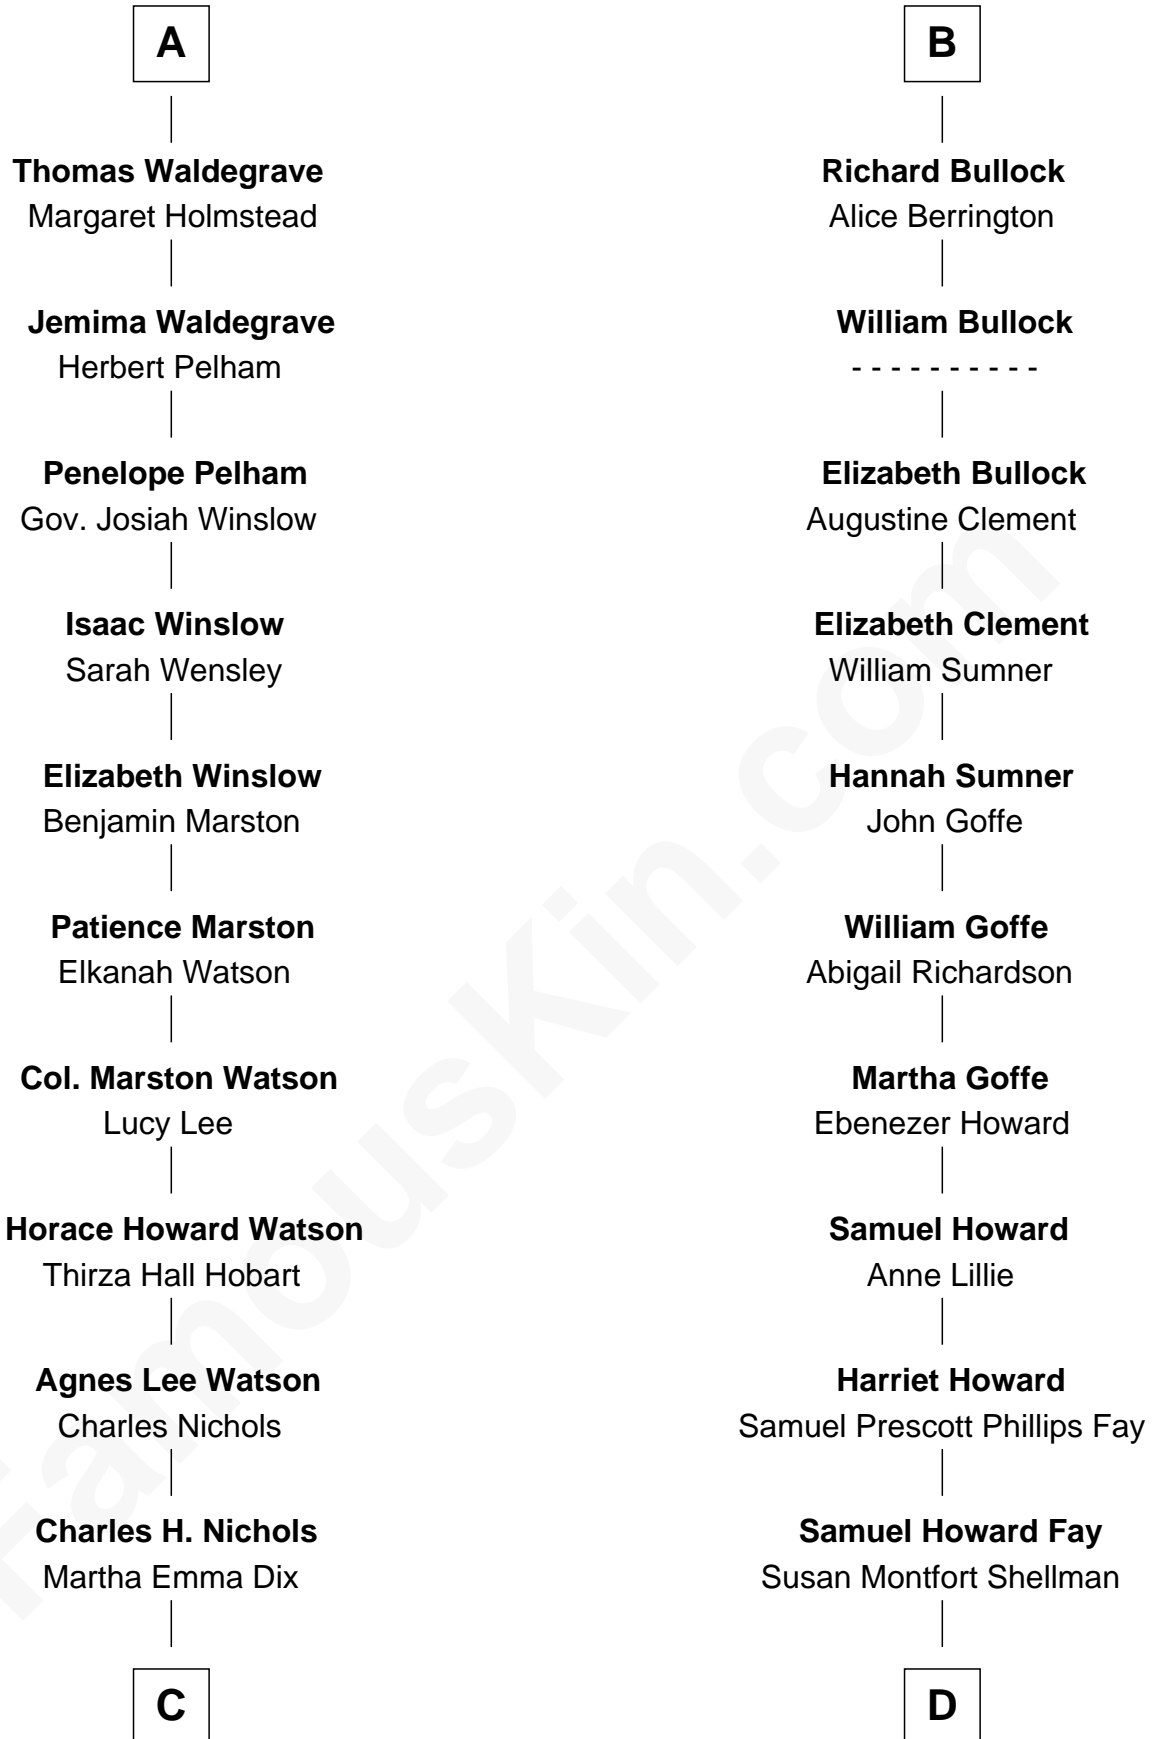

# FamousKin.com Relationship Chart of

**John Cena**

*Movie Actor and WWE Pro Wrestler*

20th cousin of

**George H. W. Bush**

*41st U.S. President*

**Sir Robert de Scales**

Katherine d'Ufford

**C**

**Charles Nichols**  
Julia Ellen Skelton

**Natalie Nichols**  
Ulysses John Lupien

**Carol Frances Lupien**  
John Joseph Cena

**John Cena**  
*Actor and Pro Wrestler*

**D**

**Harriet Eleanor Fay**  
Rev. James Smith Bush

**Samuel Prescott Bush**  
Flora Sheldon

**Prescott Sheldon Bush**  
Dorothy Wear Walker

**George H. W. Bush**  
*41st U.S. President*