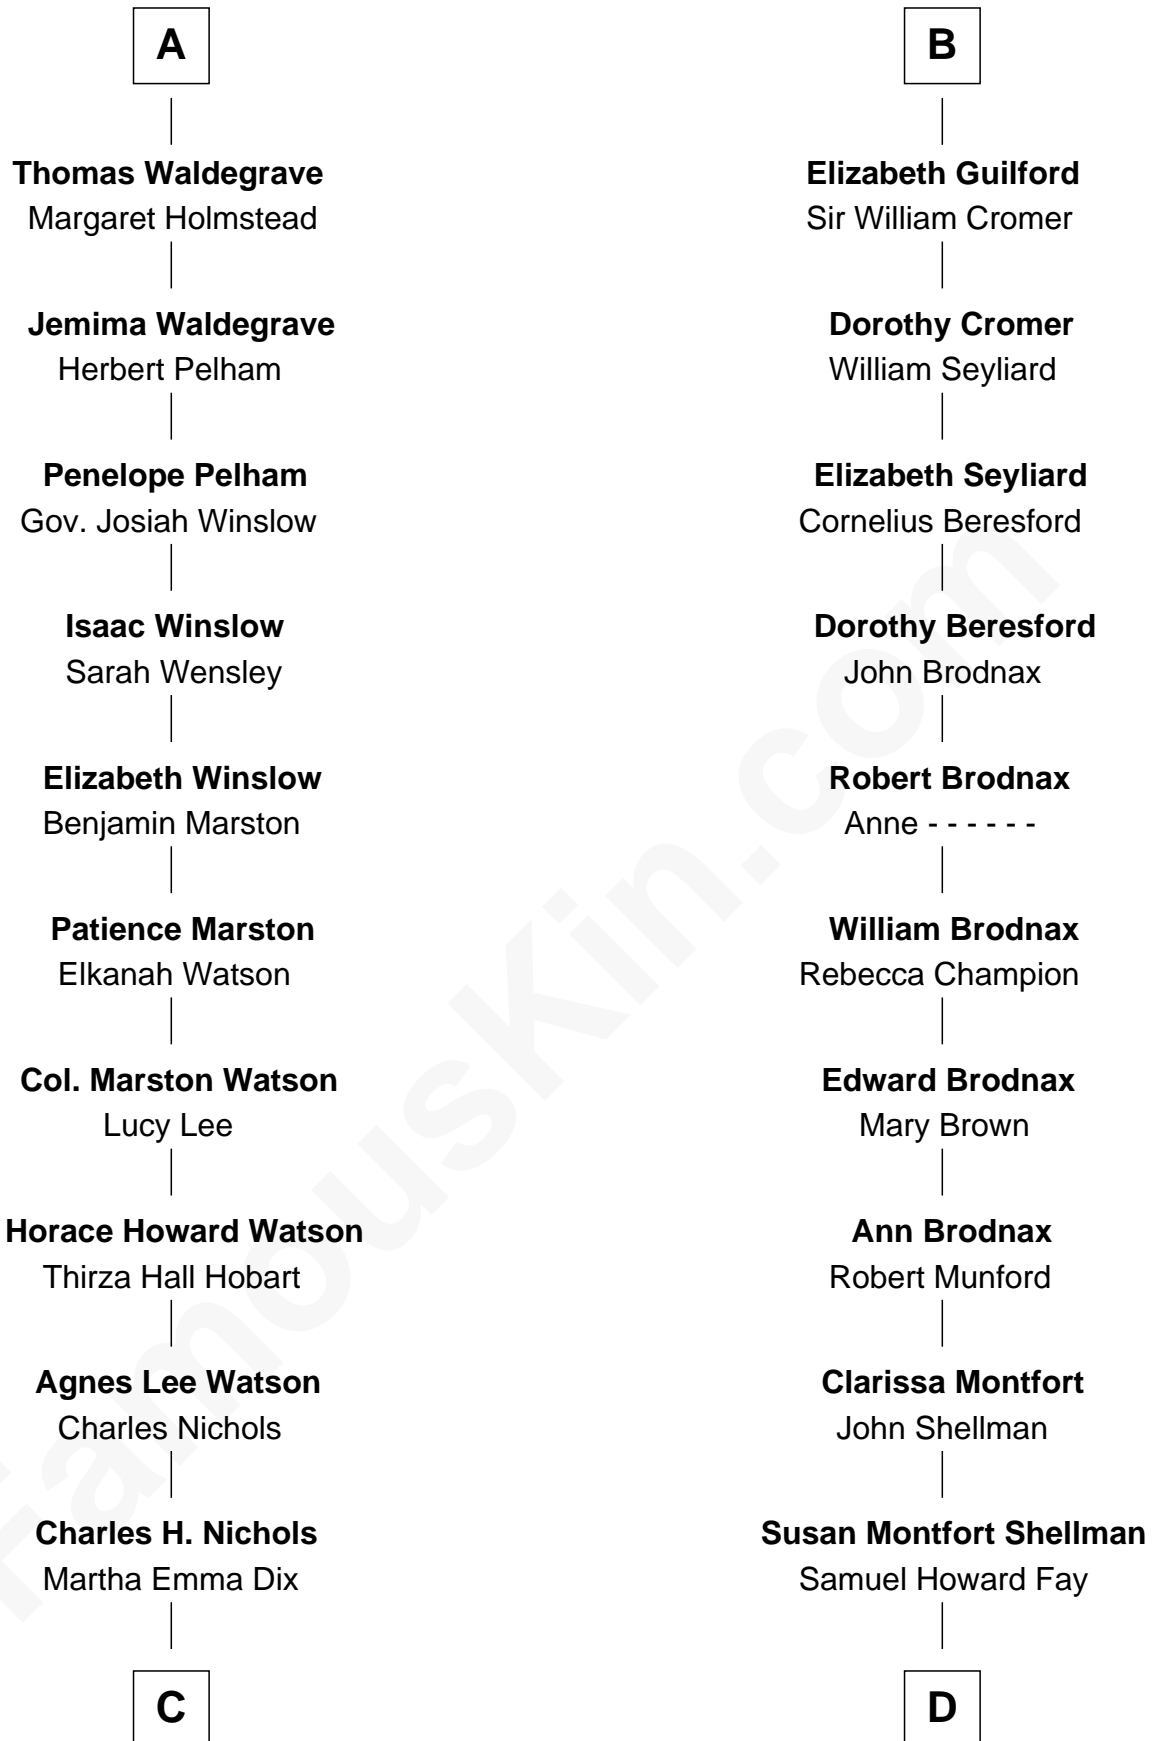

FamousKin.com Relationship Chart of

John Cena

Movie Actor and WWE Pro Wrestler

20th cousin of

George H. W. Bush

41st U.S. President

William Mylde

C

Prescott Sheldon Bush
Dorothy Wear Walker

George H. W. Bush
41st U.S. President