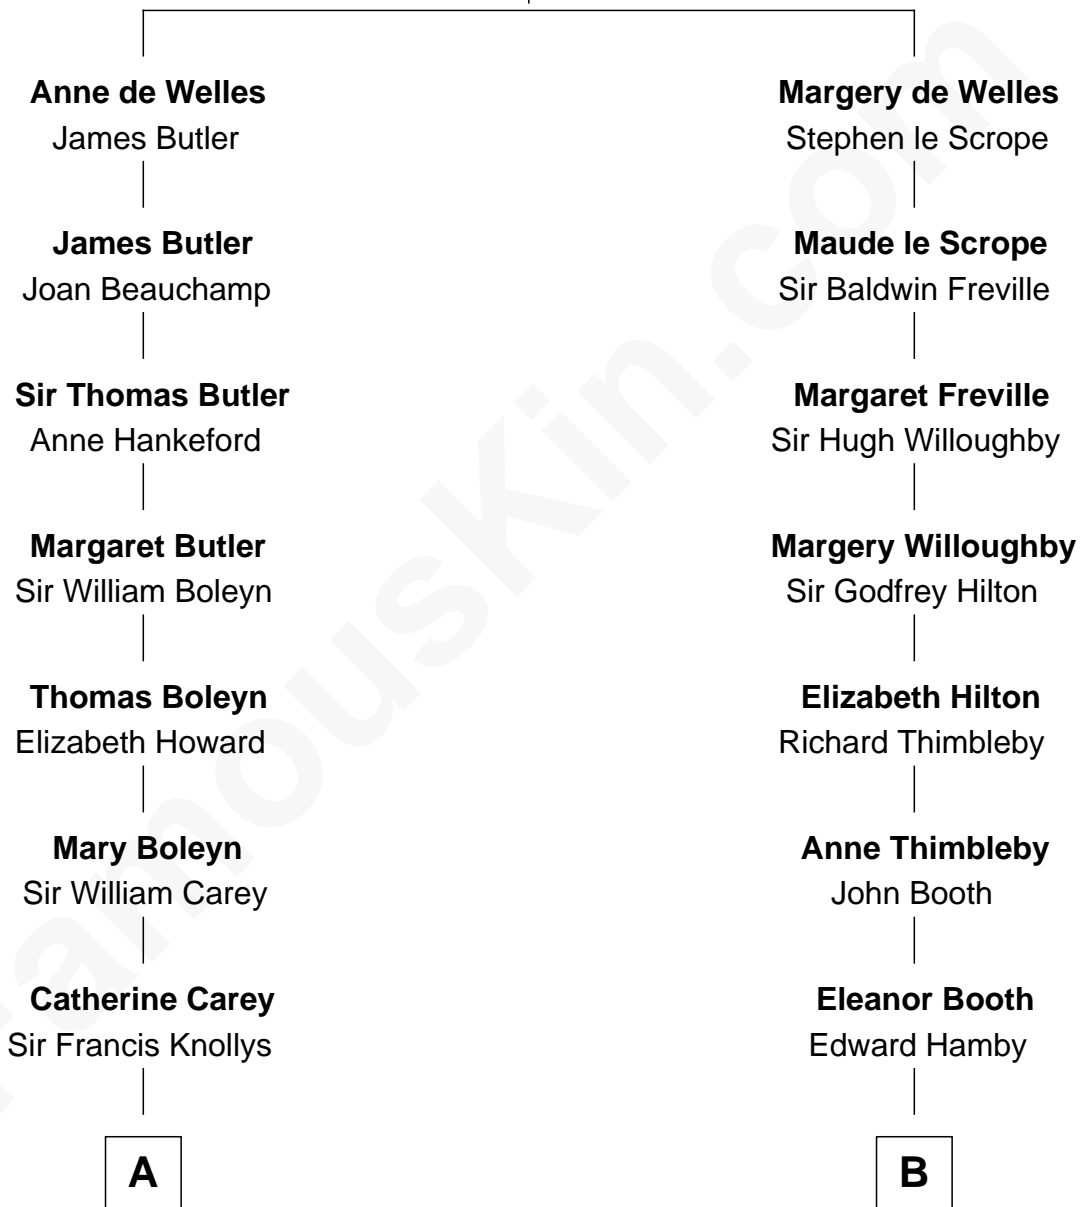

FamousKin.com

Relationship Chart of

John Cena

Movie Actor and WWE Pro Wrestler

20th cousin 1 time removed of

George H. W. Bush
41st U.S. President

John de Welles
Maud de Roos

C

Dorothy Wear Walker

George H. W. Bush

41st U.S. President