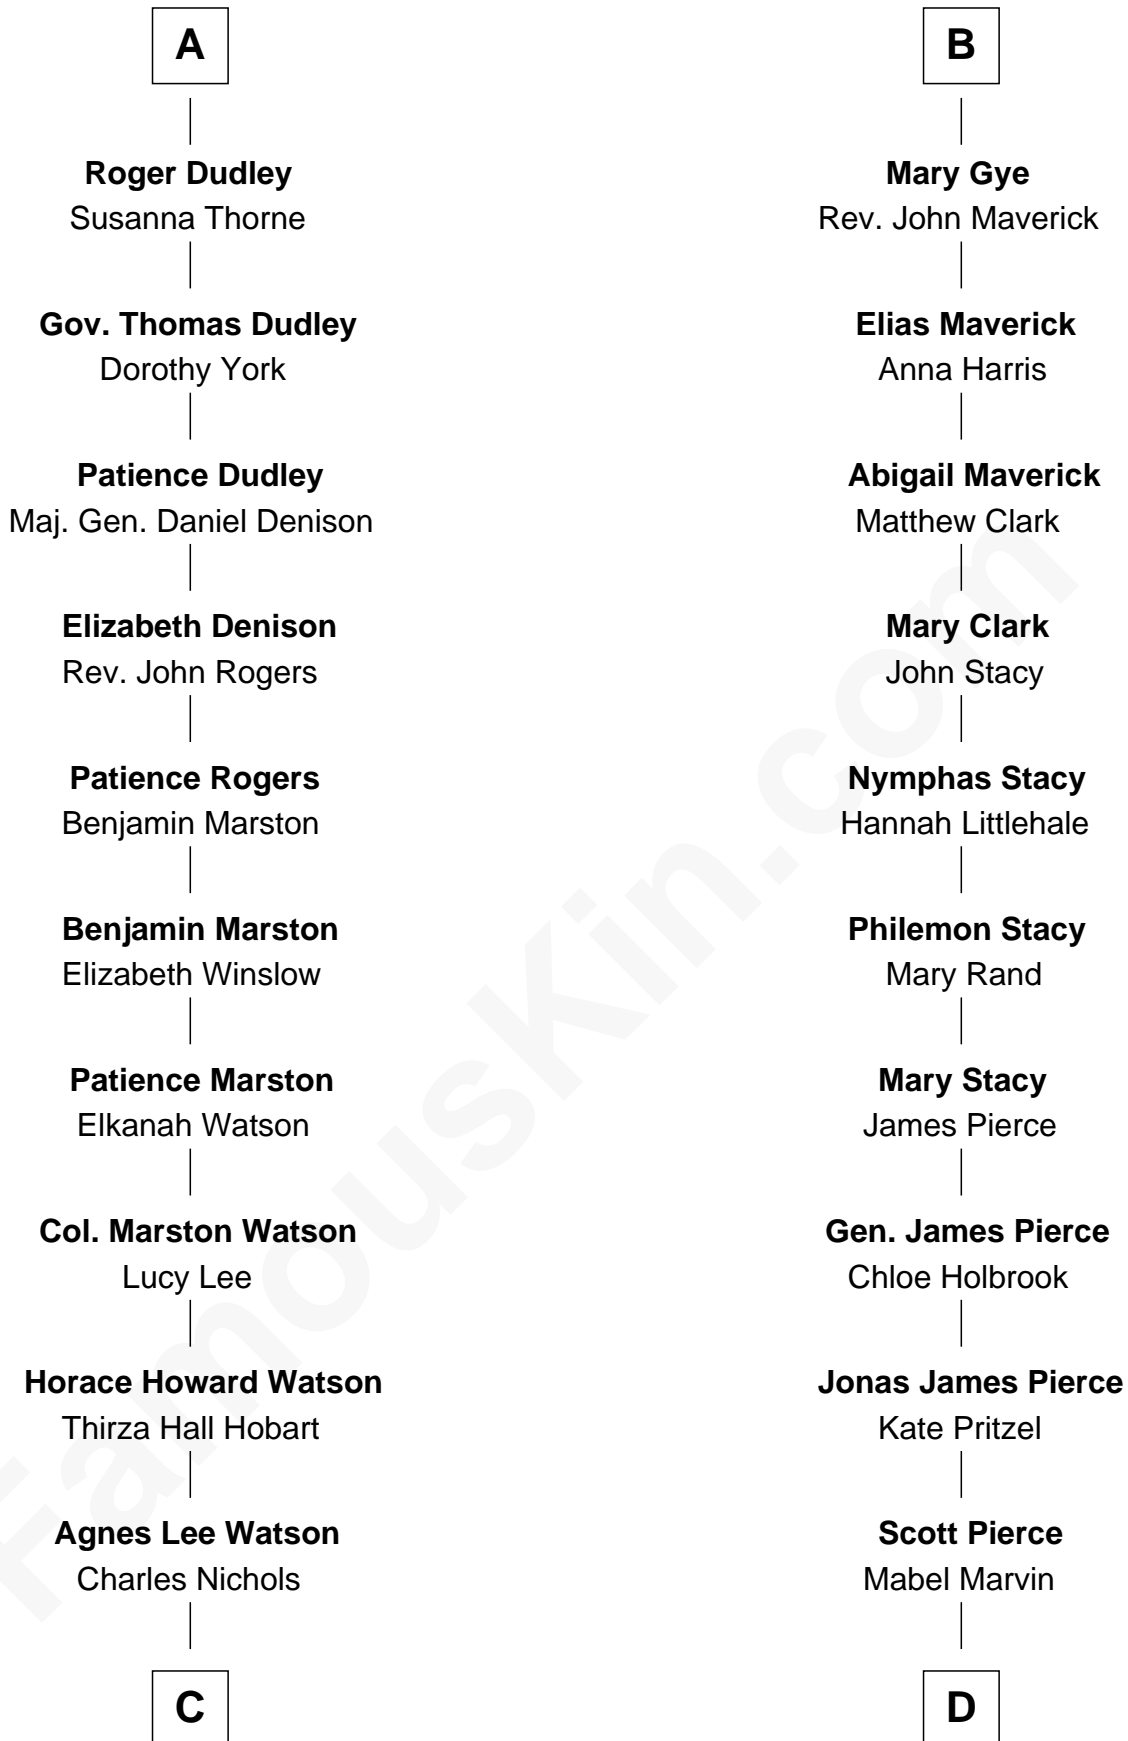

## Relationship Chart of

### John Cena

Movie Actor and WWE Pro Wrestler

18th cousin 3 times removed of

### Barbara (Pierce) Bush

First Lady of President George H.W. Bush

**C**

**Charles H. Nichols**

Martha Emma Dix

**Charles Nichols**

Julia Ellen Skelton

**Natalie Nichols**