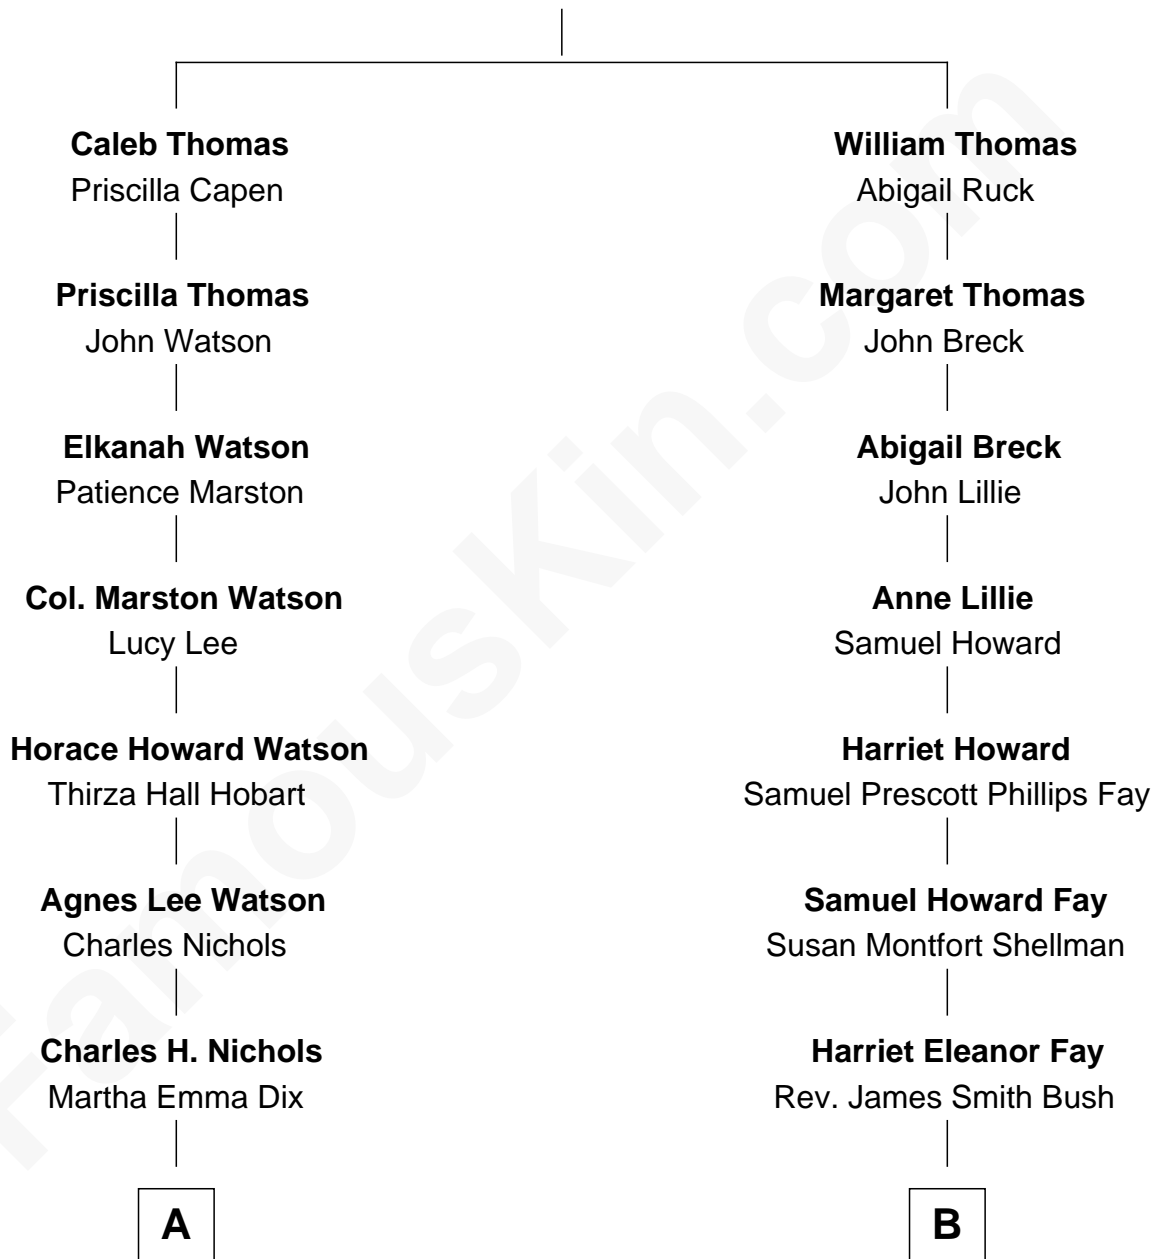

FamousKin.com Relationship Chart of

John Cena

Movie Actor and WWE Pro Wrestler

10th cousin of

George W. Bush

43rd U.S. President

Nathaniel Thomas

Deborah Jacob

A

Charles Nichols
Julia Ellen Skelton

Natalie Nichols
Ulysses John Lupien

Carol Frances Lupien
John Joseph Cena

John Cena
Actor and Pro Wrestler

B

Samuel Prescott Bush
Flora Sheldon

Prescott Sheldon Bush
Dorothy Wear Walker

George Herbert Walker Bush
Barbara Pierce

George W. Bush
43rd U.S. President

FamousKin.com