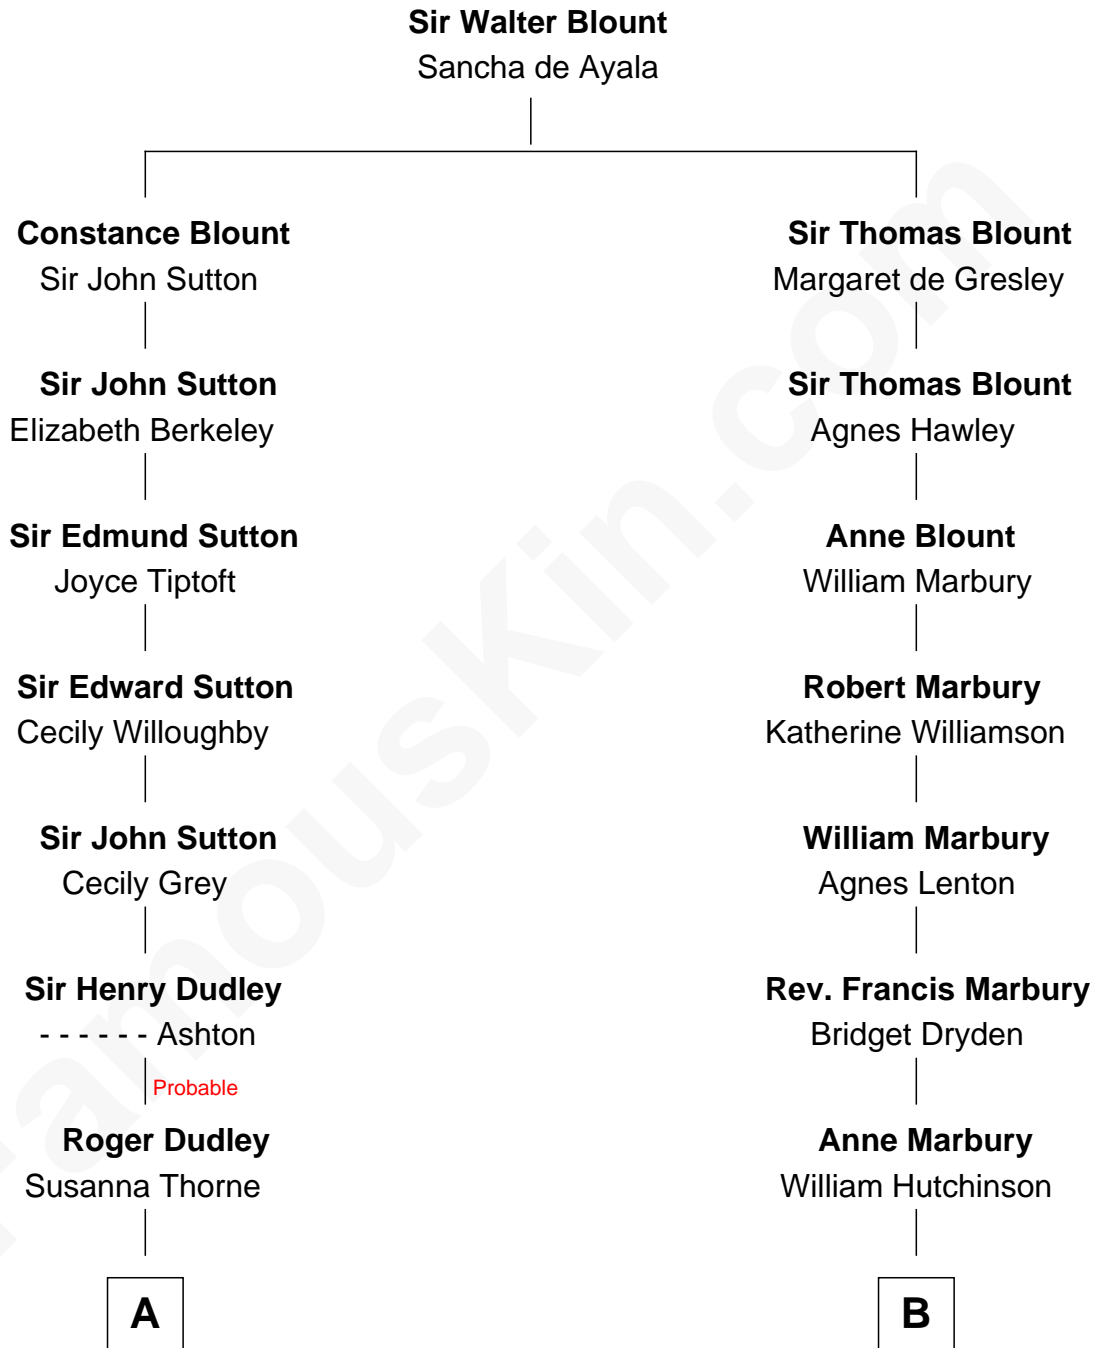

FamousKin.com

Relationship Chart of

John Cena

Movie Actor and WWE Pro Wrestler

13th cousin 7 times removed of

Lucretia (Rudolph) Garfield

First Lady of President James Garfield

C

—
Charles Nichols
Julia Ellen Skelton

—
Natalie Nichols
Ulysses John Lupien

—
Carol Frances Lupien
John Joseph Cena

—
John Cena
Actor and Pro Wrestler

FamousKin.com