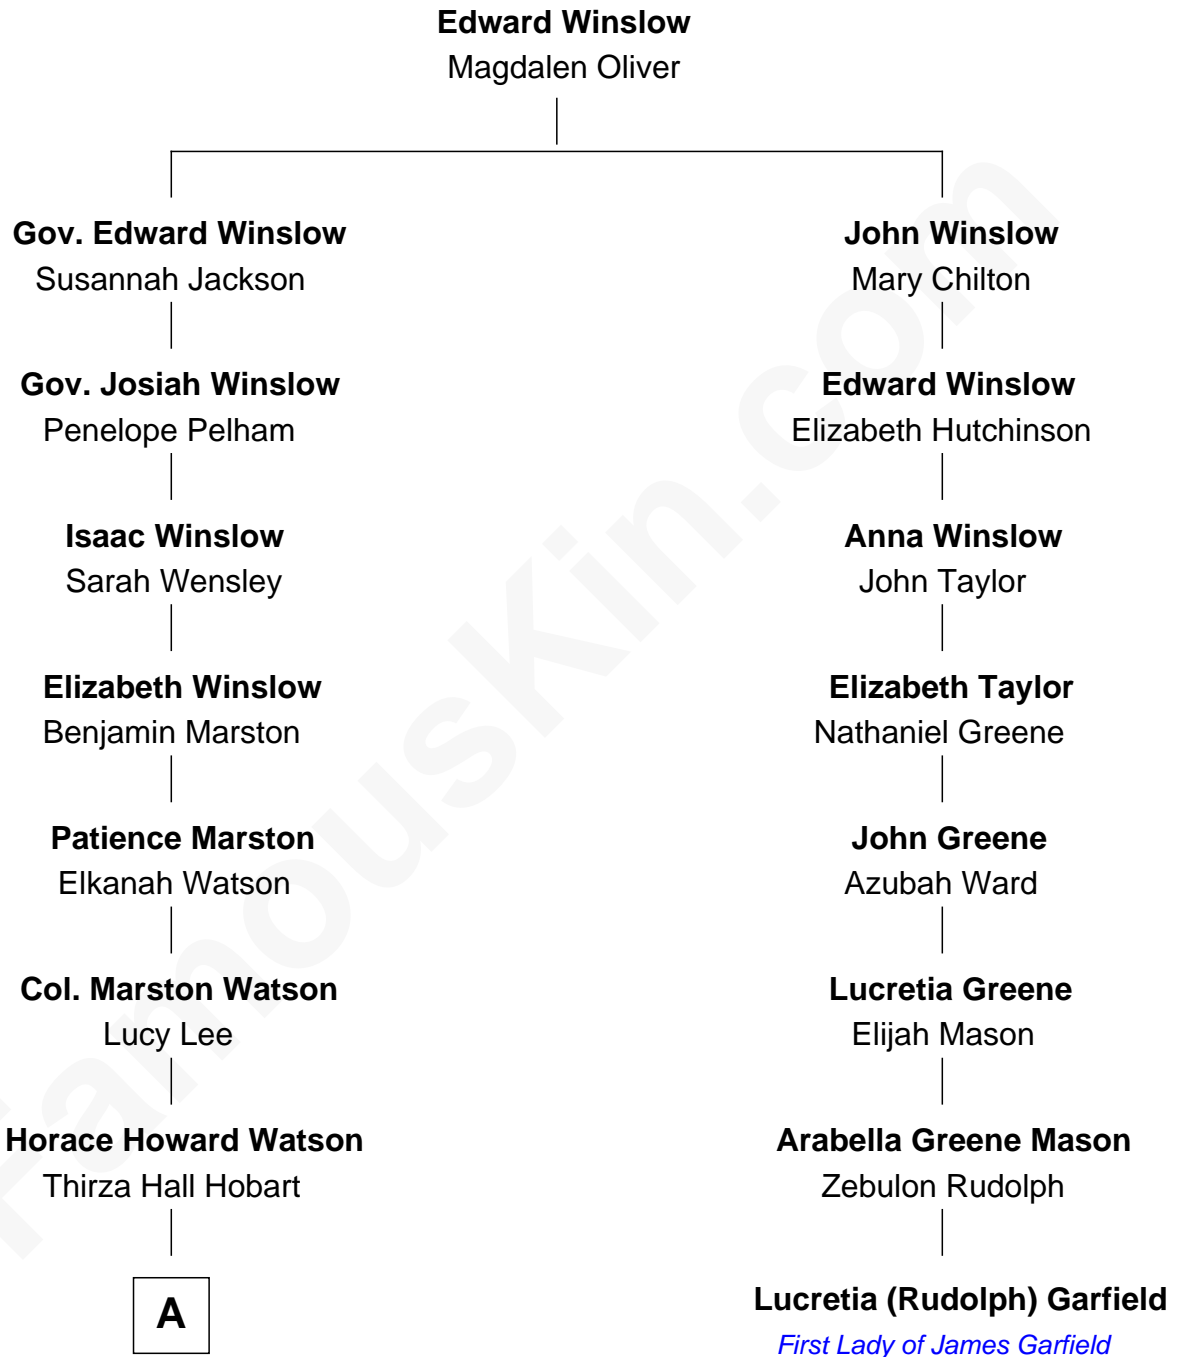

FamousKin.com

Relationship Chart of

John Cena

Movie Actor and WWE Pro Wrestler

7th cousin 5 times removed of

Lucretia (Rudolph) Garfield

First Lady of President James Garfield

A

—
Agnes Lee Watson

Charles Nichols

—
Charles H. Nichols

Martha Emma Dix

—
Charles Nichols

Julia Ellen Skelton

—
Natalie Nichols

Ulysses John Lupien