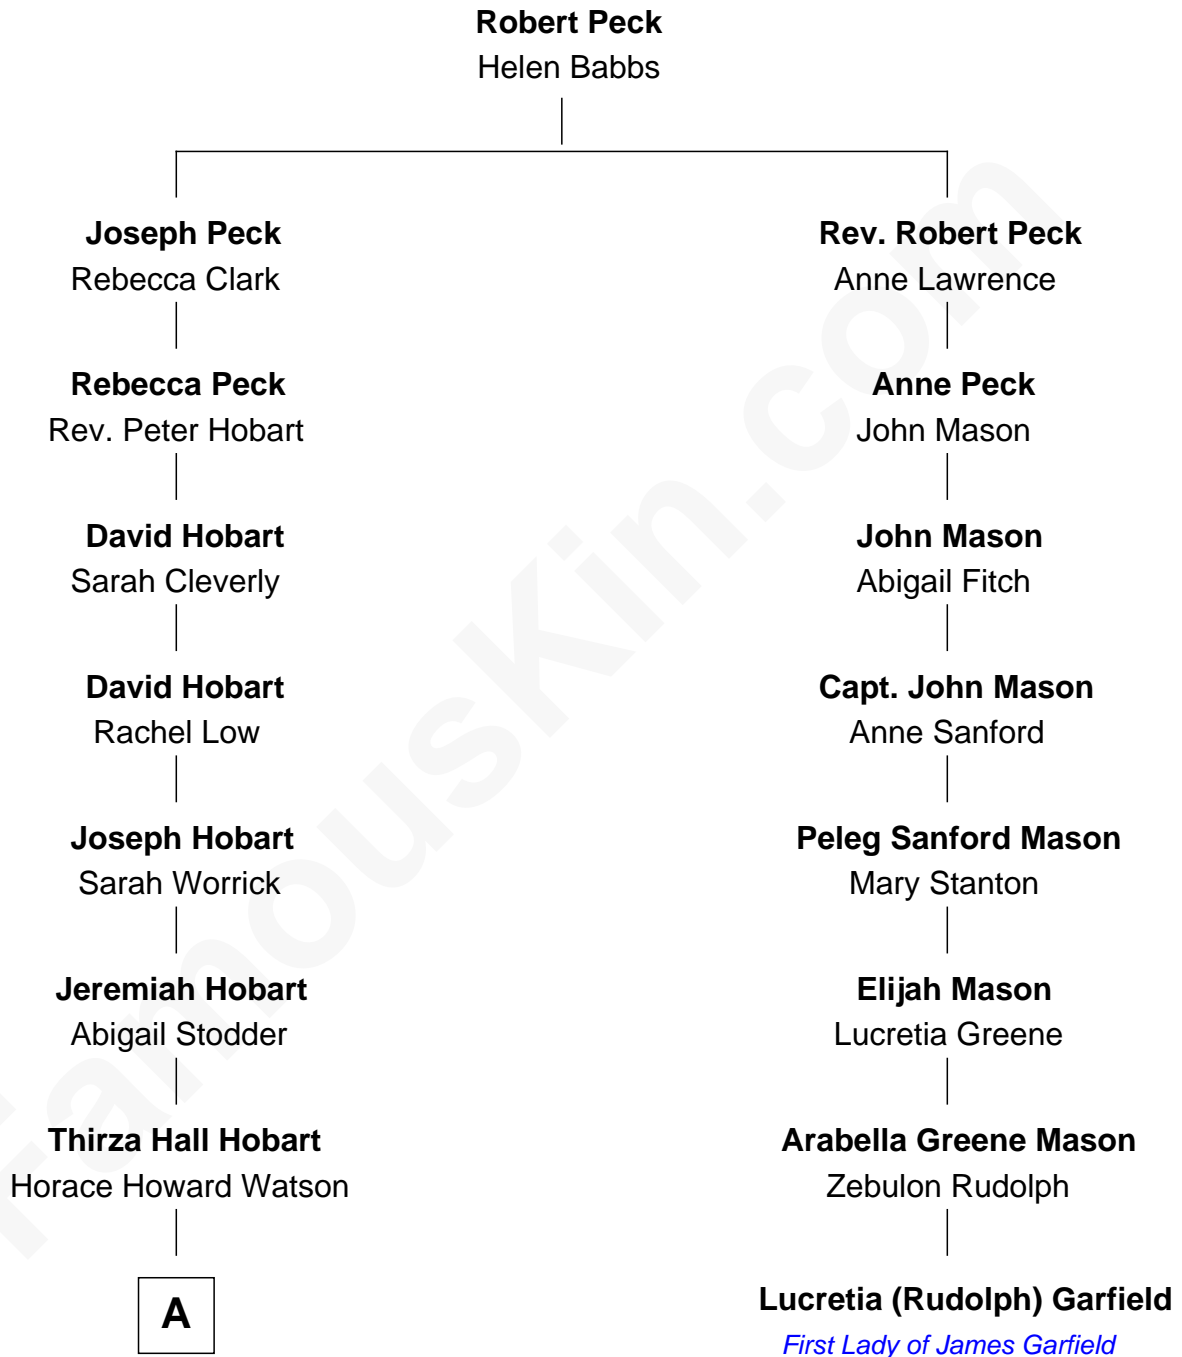

FamousKin.com

Relationship Chart of

John Cena

Movie Actor and WWE Pro Wrestler

7th cousin 5 times removed of

Lucretia (Rudolph) Garfield

First Lady of President James Garfield

A

—
Agnes Lee Watson

Charles Nichols

—
Charles H. Nichols

Martha Emma Dix

—
Charles Nichols

Julia Ellen Skelton

—
Natalie Nichols

Ulysses John Lupien