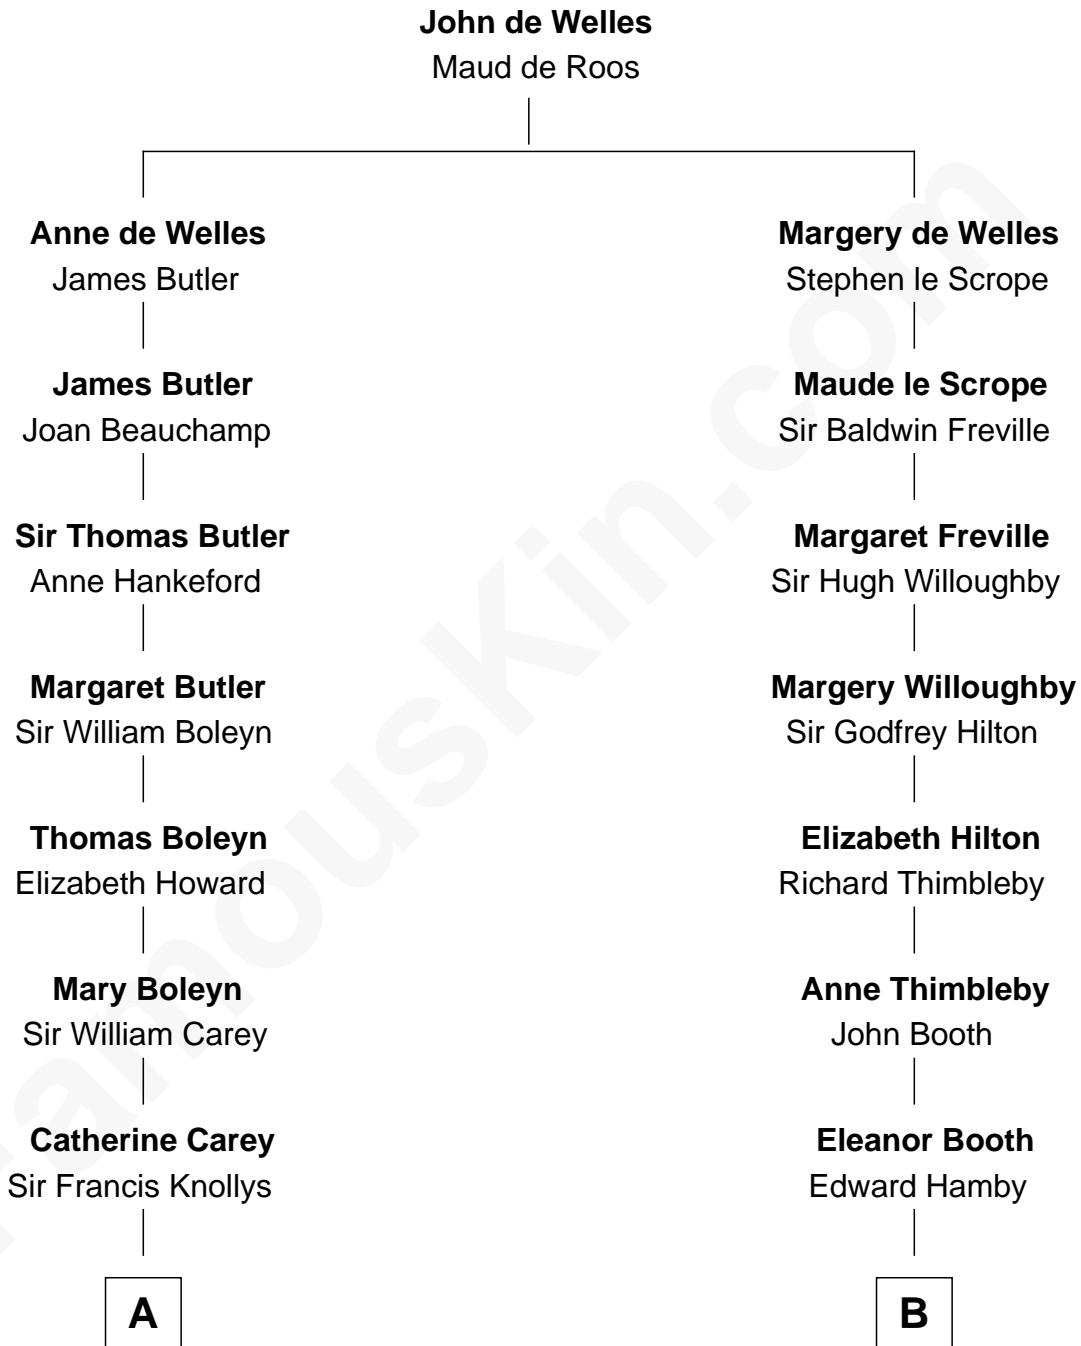

Lucretia (Rudolph) Garfield

First Lady of President James Garfield