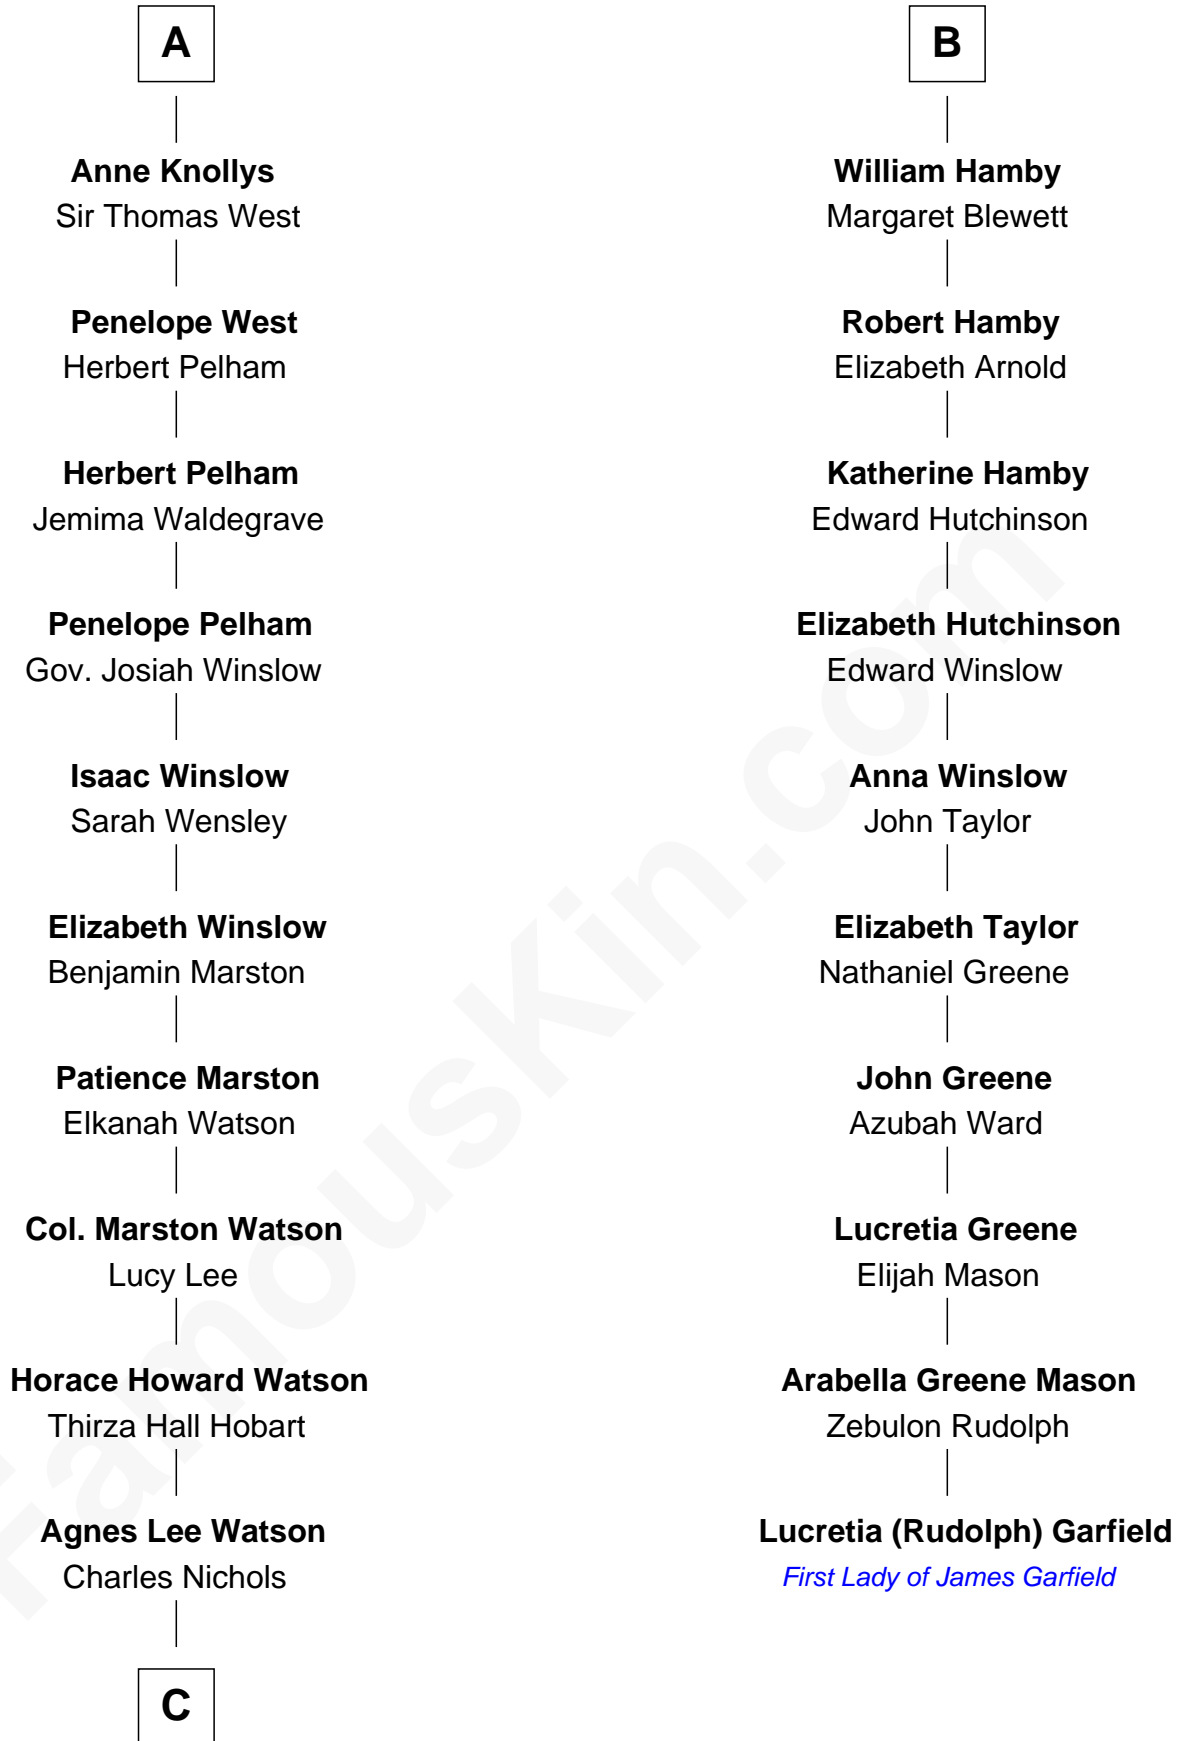

## Relationship Chart of

### John Cena

Movie Actor and WWE Pro Wrestler

16th cousin 5 times removed of

### Lucretia (Rudolph) Garfield

First Lady of President James Garfield

**C**

—  
**Charles H. Nichols**

Martha Emma Dix

—  
**Charles Nichols**

Julia Ellen Skelton

—  
**Natalie Nichols**