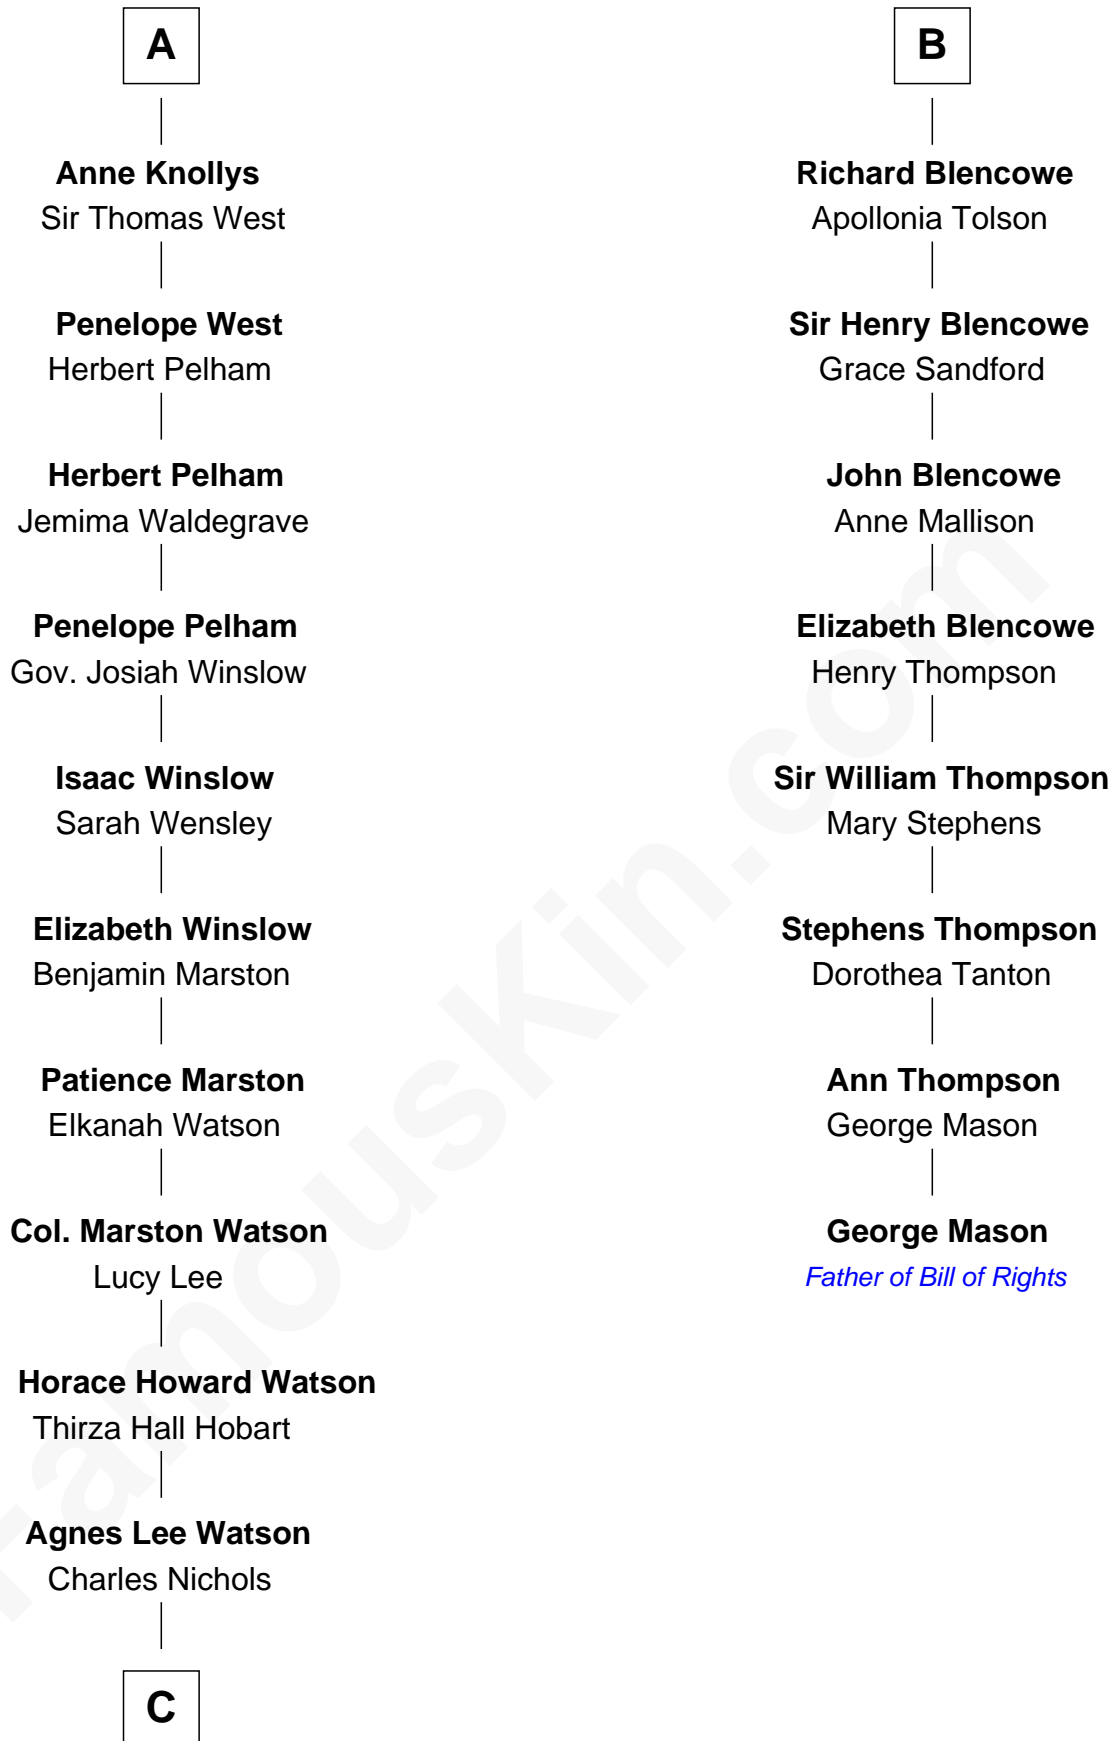

FamousKin.com

Relationship Chart of

John Cena

Movie Actor and WWE Pro Wrestler

14th cousin 7 times removed of

George Mason

Father of the U.S. Bill of Rights

Sir Thomas de Beauchamp

Katherine de Mortimer

Sir William Beauchamp

Joan Fitzalan

Joan Beauchamp

James Butler

Sir Thomas Butler

Anne Hankeford

Margaret Butler

Matilda Clifford

Sir Edmund Sutton

Thomas Dudley

Grace Threlkeld

Winifred Dudley

Anthony Blencowe

B

C