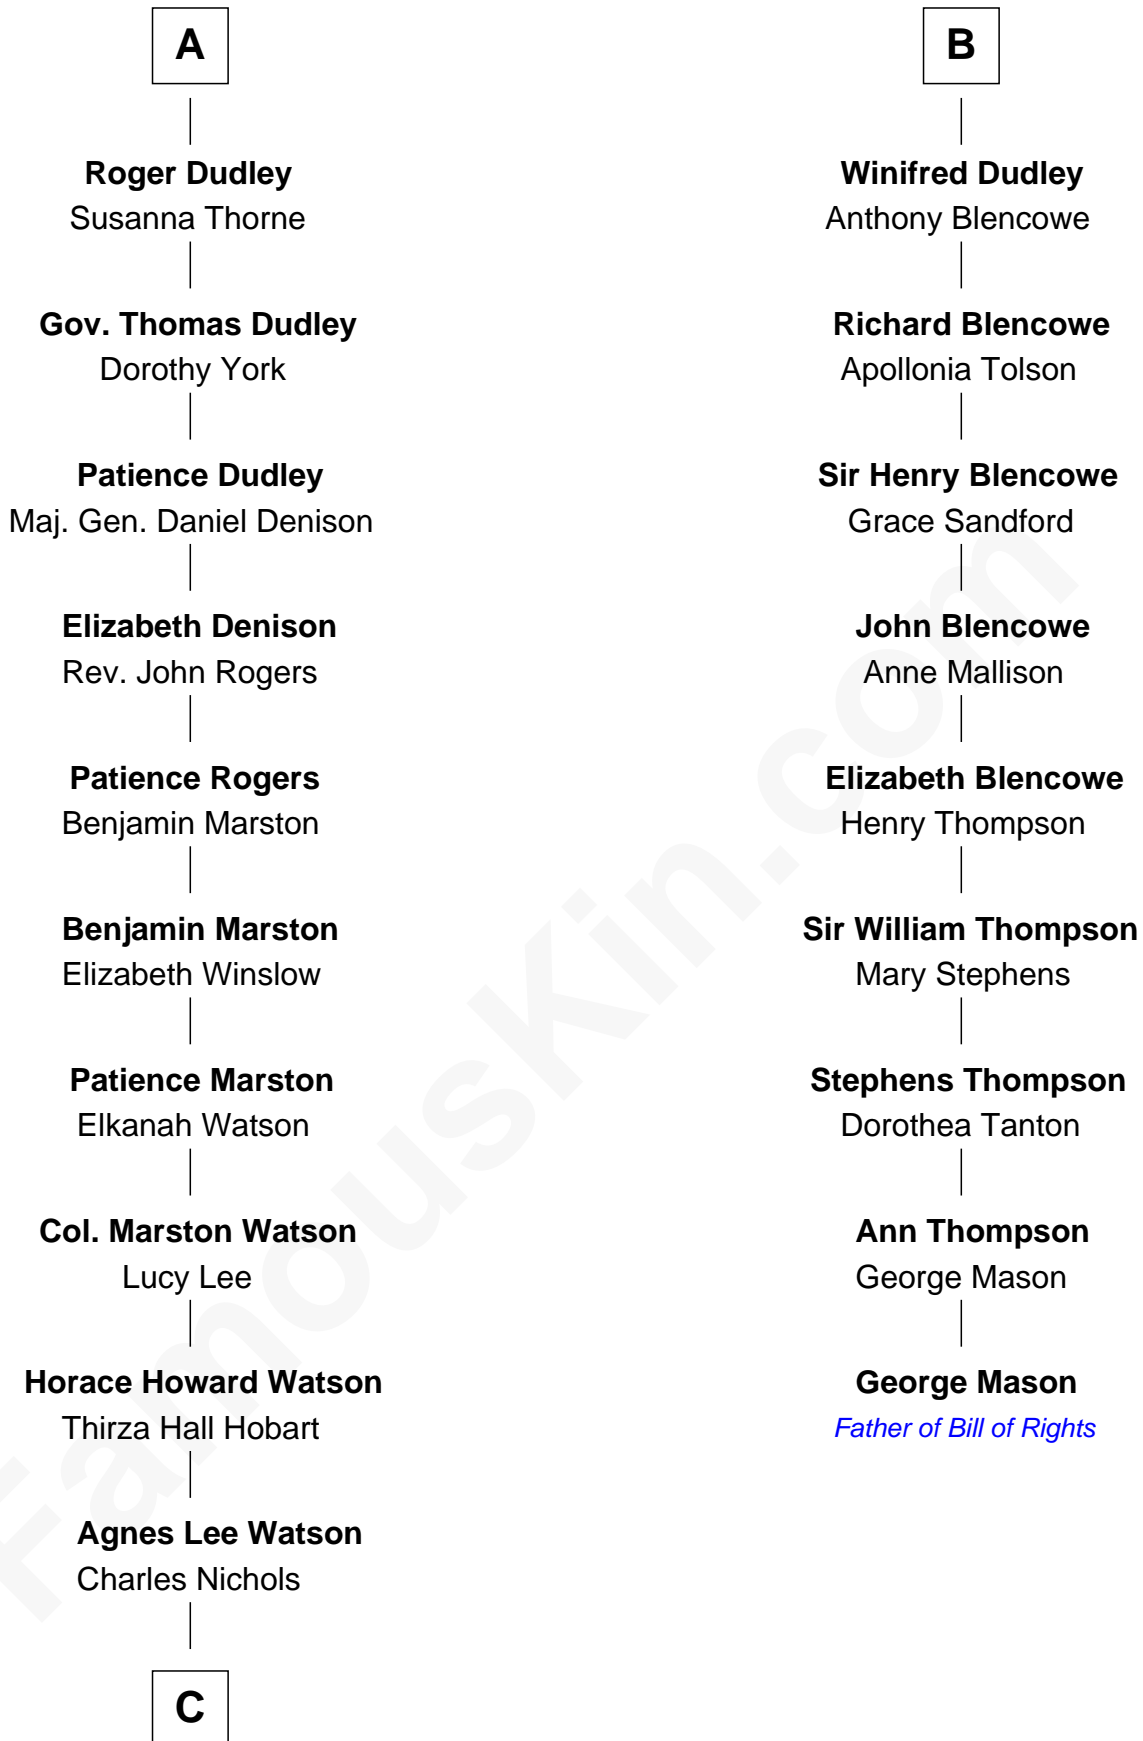

## Relationship Chart of

### George Mason

Father of the U.S. Bill of Rights

### Edward III, King of England

Philippa of Hainault

**C**

—  
**Charles H. Nichols**

Martha Emma Dix

—  
**Charles Nichols**

Julia Ellen Skelton

—  
**Natalie Nichols**