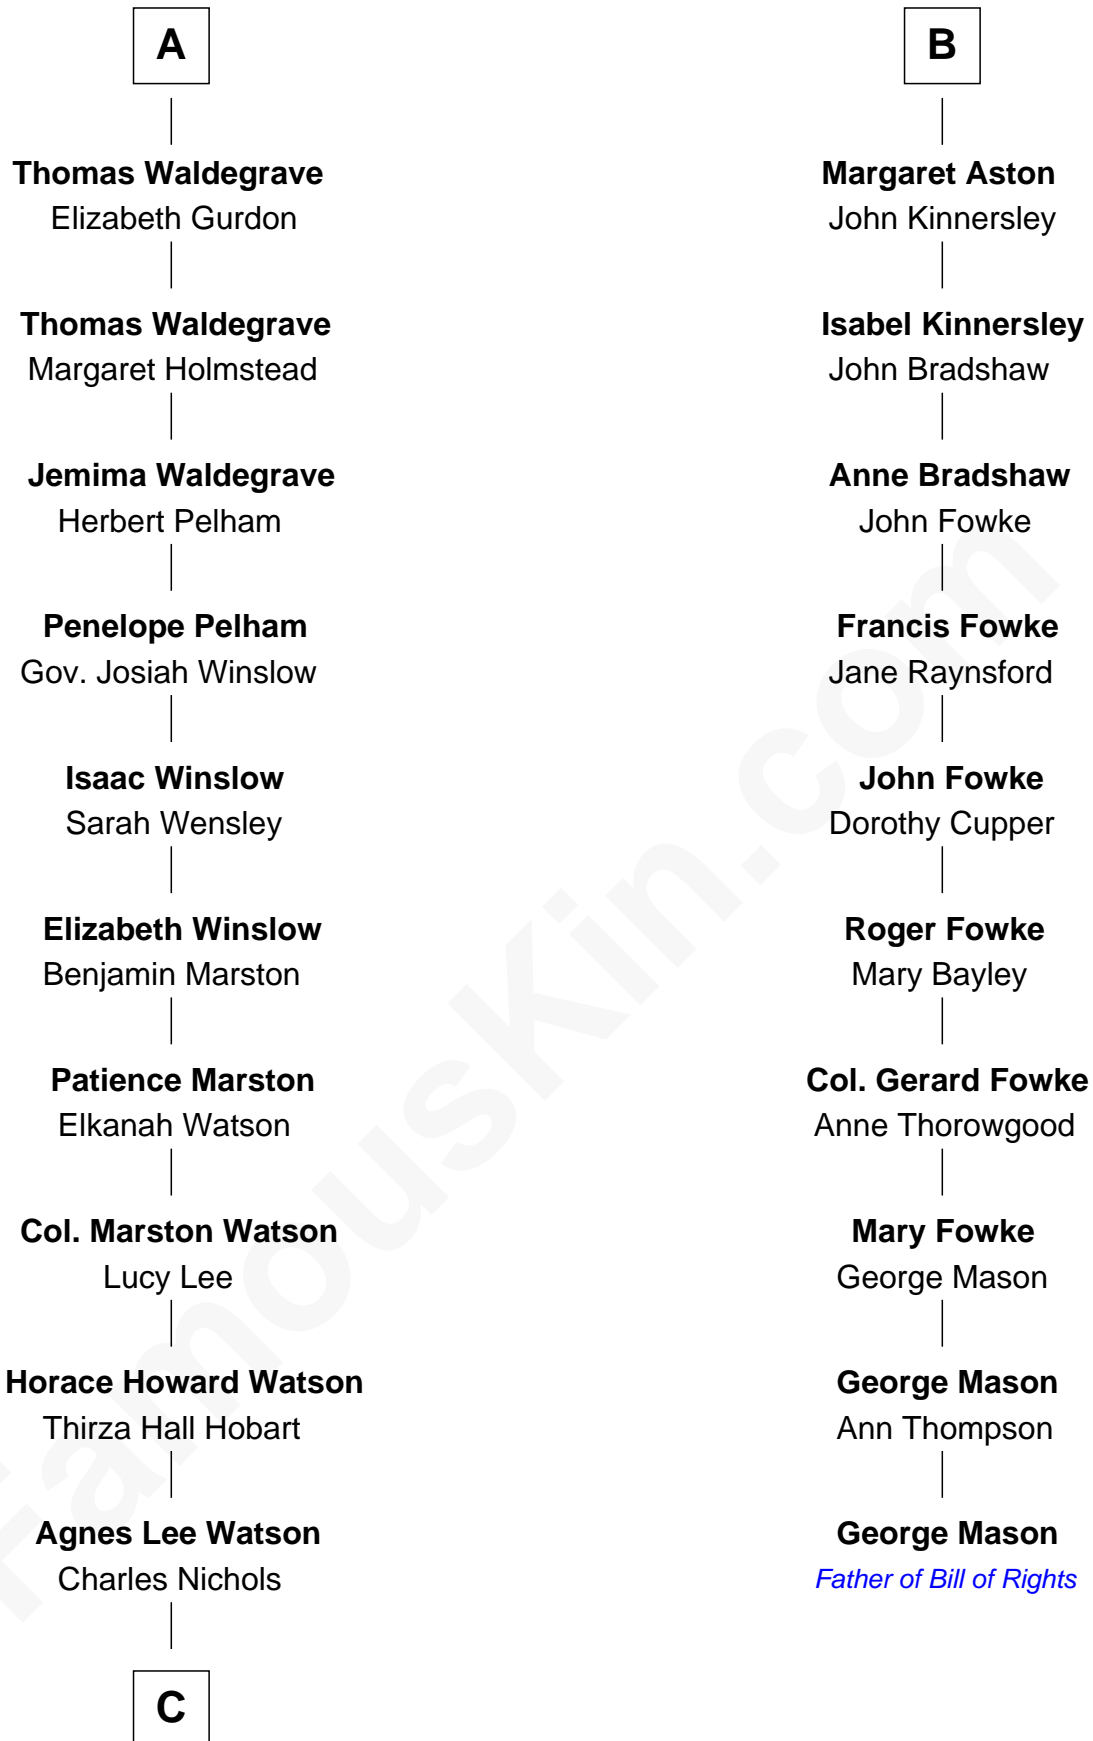

FamousKin.com

Relationship Chart of

John Cena

Movie Actor and WWE Pro Wrestler

16th cousin 5 times removed of

George Mason

Father of the U.S. Bill of Rights

Bartholomew de Badlesmere

Sir Roger Wentworth

Henry Wentworth

Elizabeth Howard

Margery Wentworth

Sir William Waldegrave

Anthony Waldegrave

Elizabeth Gray

A

Margery de Badlesmere

Sir William de Ros

Maud de Roos

John de Welles

Margery de Welles

Stephen le Scrope

Maude le Scrope

Sir Baldwin Freville

Joyce Freville

Sir Roger Aston

Sir Robert Aston

Isabel Brereton

John Aston

Elizabeth Delves

B

C