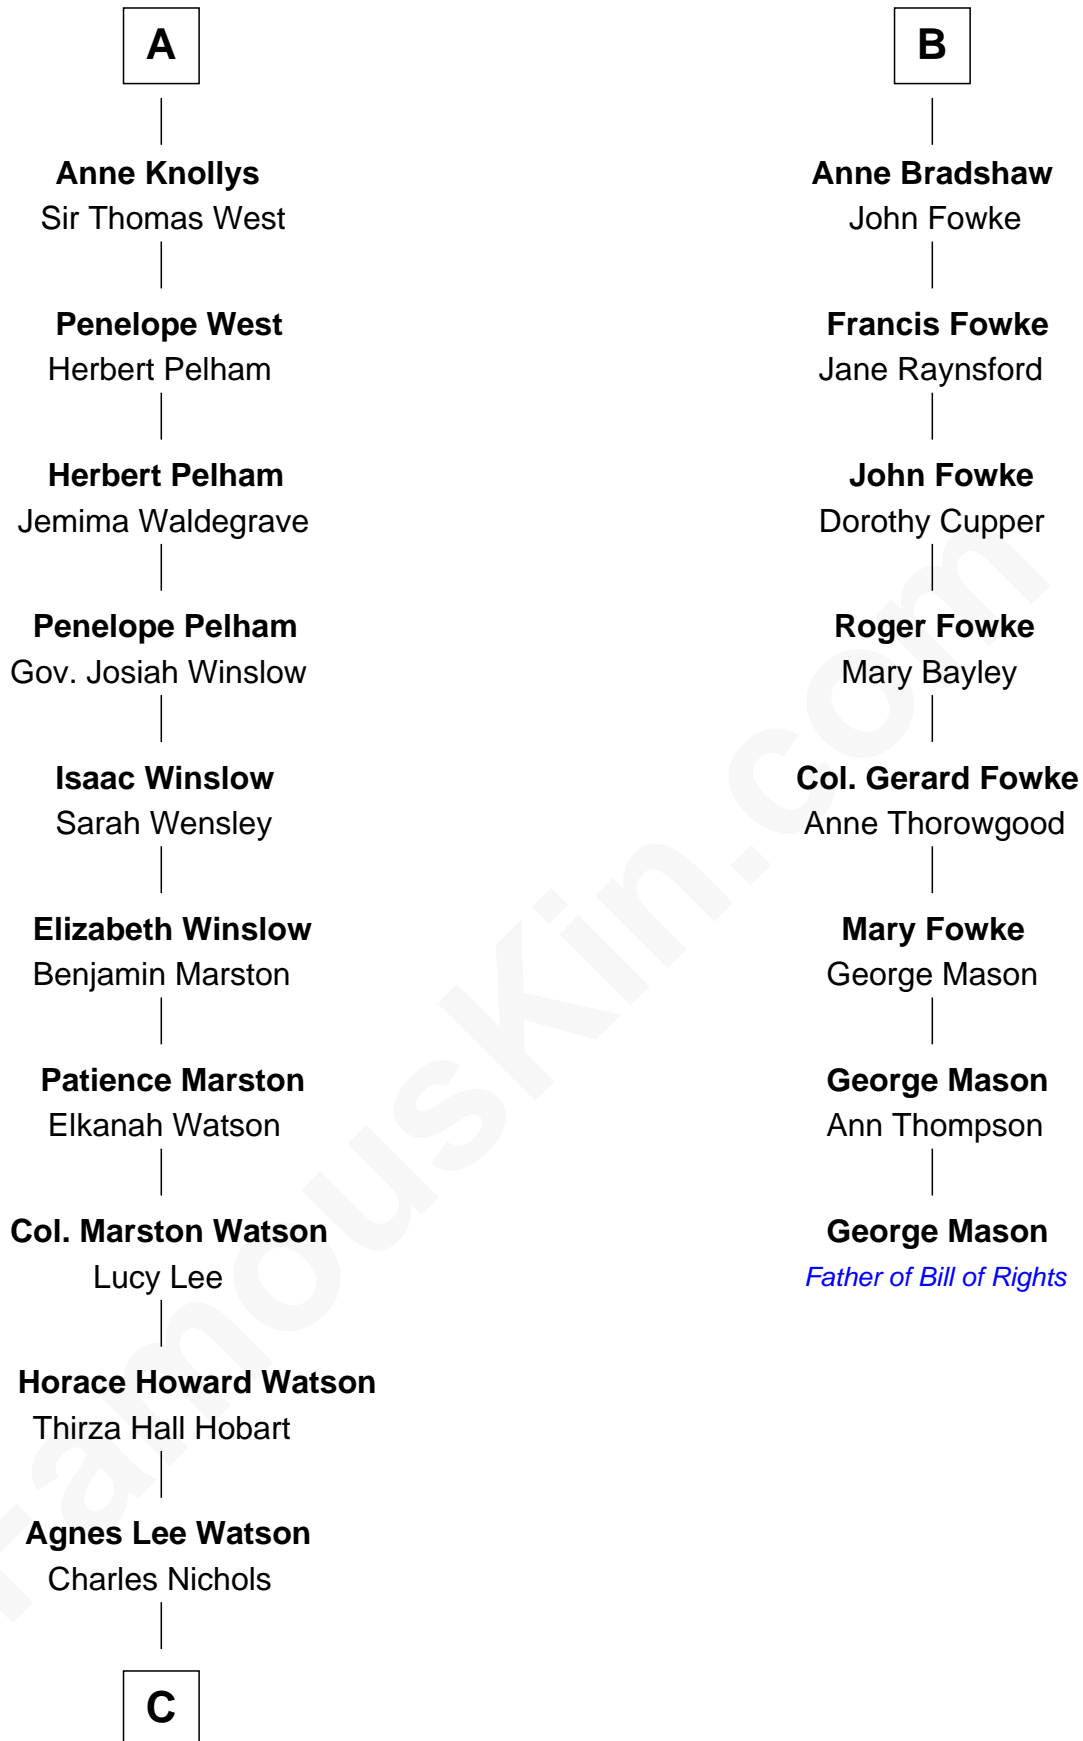

FamousKin.com

Relationship Chart of

John Cena

Movie Actor and WWE Pro Wrestler

14th cousin 7 times removed of

George Mason

Father of the U.S. Bill of Rights

John de Welles

Maud de Roos

C

—
Charles H. Nichols

Martha Emma Dix

—
Charles Nichols

Julia Ellen Skelton

—
Natalie Nichols

Ulysses John Lupien